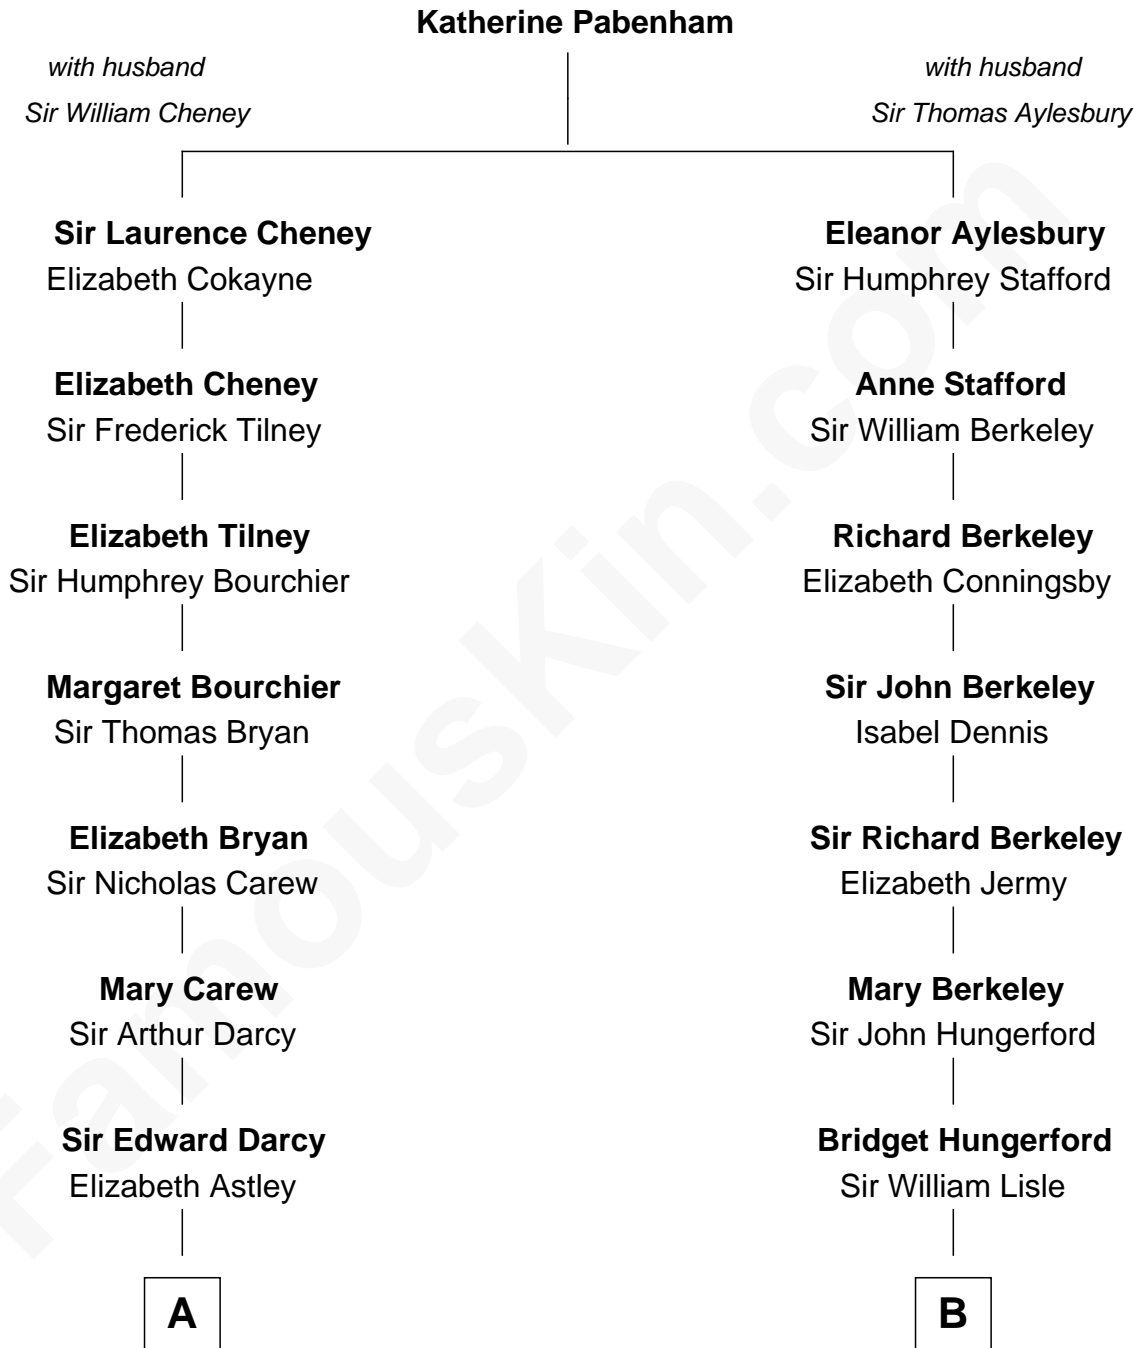

FamousKin.com
Relationship Chart of
Norman Rockwell
American Artist

17th cousin 1 time removed of
George H. W. Bush
41st U.S. President

C

Prescott Sheldon Bush

Dorothy Wear Walker

George H. W. Bush

41st U.S. President

FamousKin.com