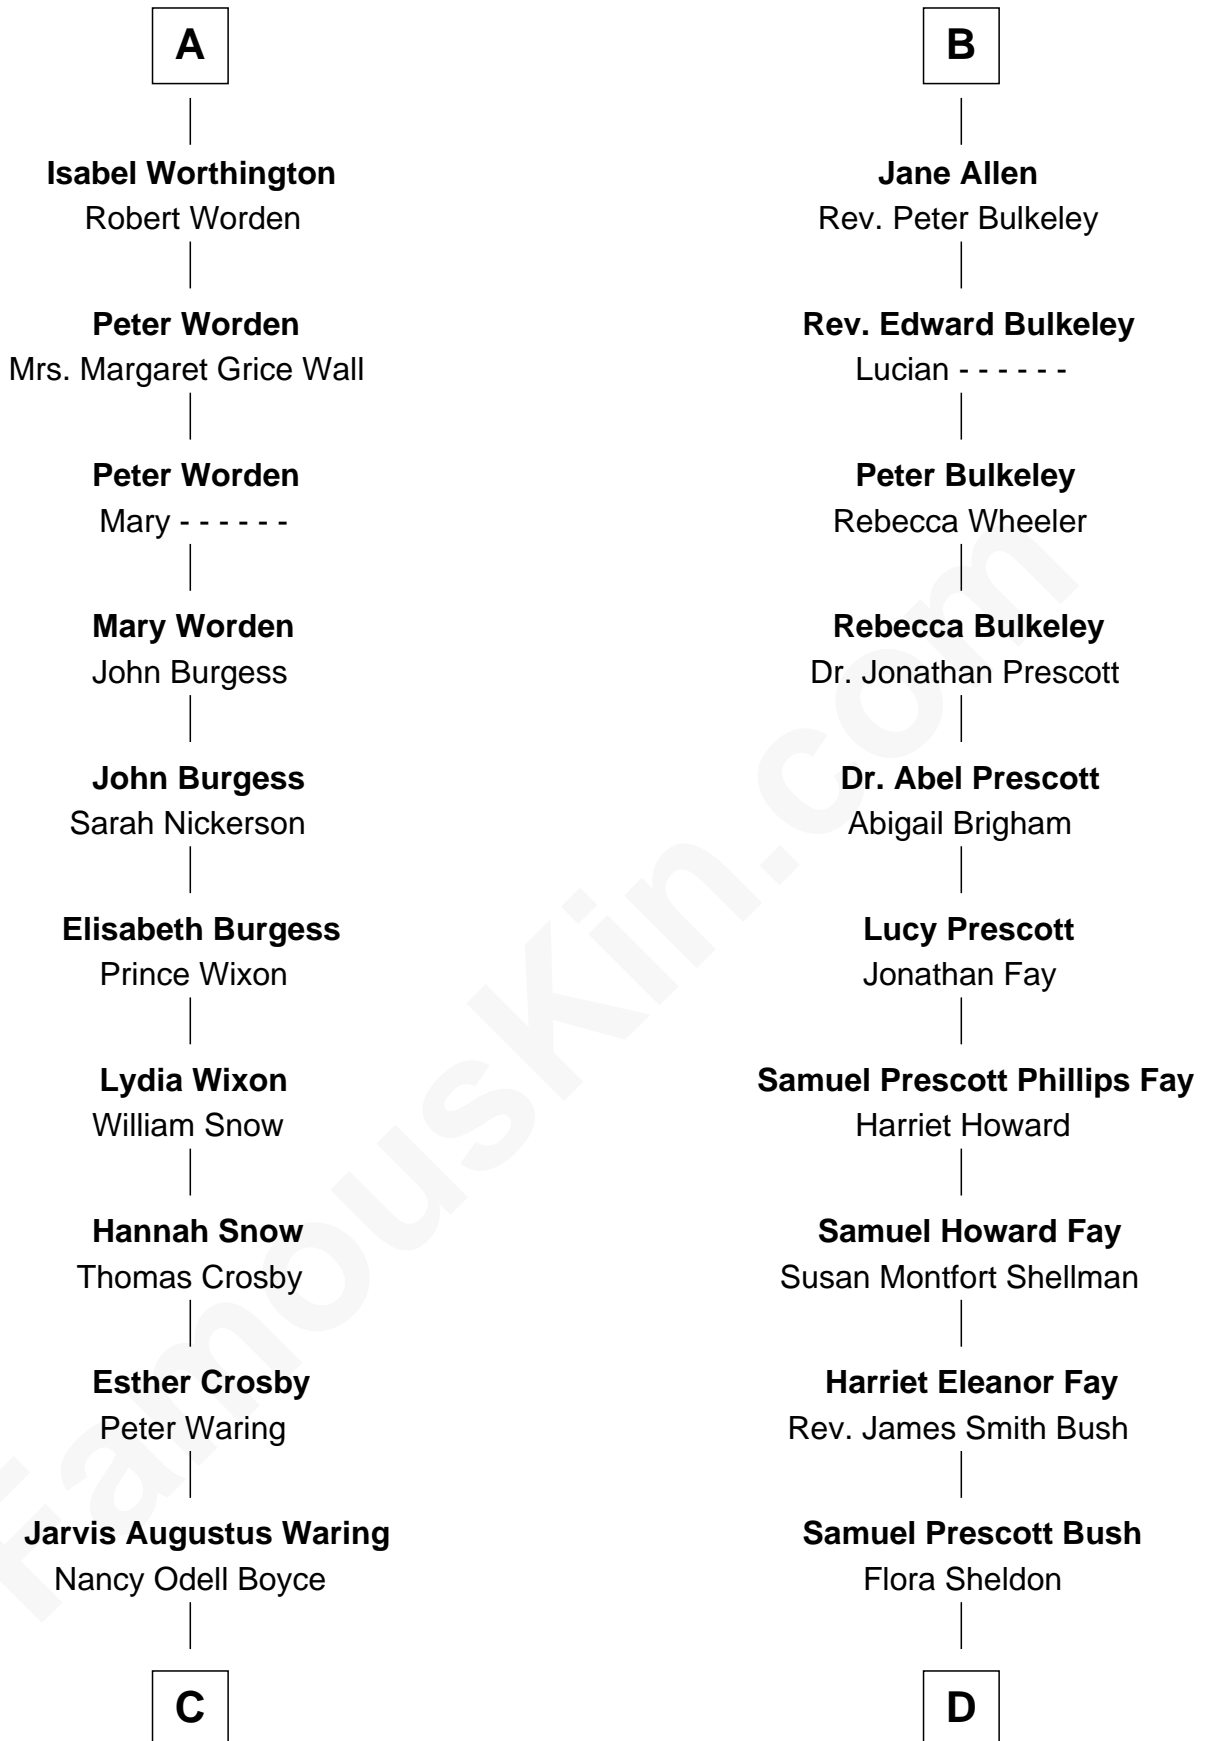

FamousKin.com
Relationship Chart of
Norman Rockwell
American Artist

18th cousin 1 time removed of
George H. W. Bush
41st U.S. President

C

Phebe Boyce Waring
John William Rockwell

Jarvis Waring Rockwell
Anne Mary Hill

Norman Rockwell
American Artist

D

Prescott Sheldon Bush
Dorothy Wear Walker

George H. W. Bush
41st U.S. President

FamousKin.com