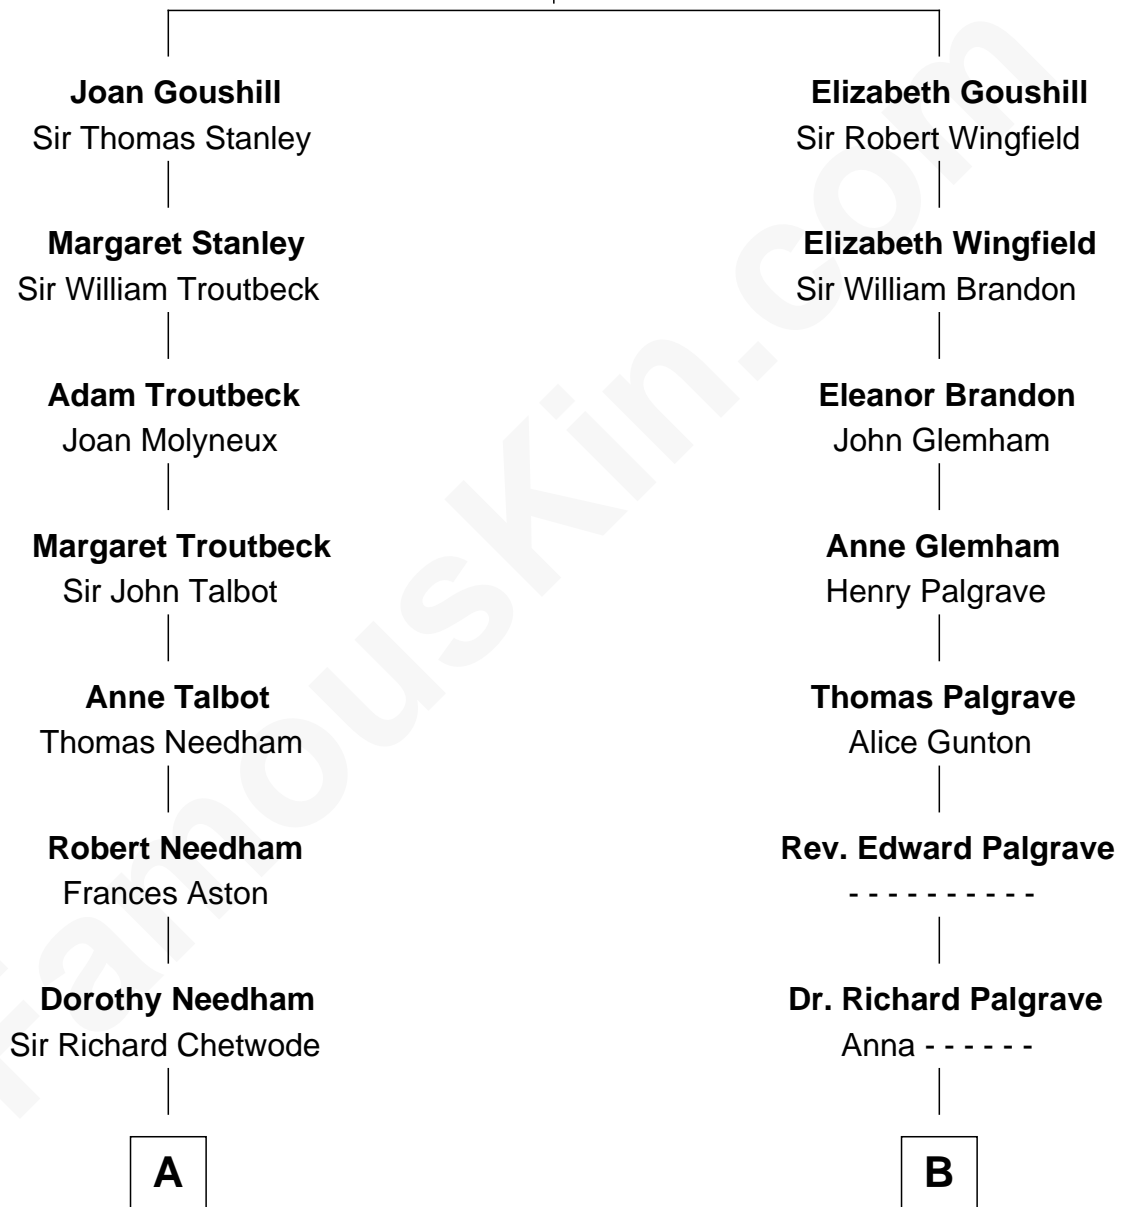

FamousKin.com
Relationship Chart of
Norman Rockwell
American Artist

16th cousin 2 times removed of

George H. W. Bush
41st U.S. President

Sir Robert Goushill
 Elizabeth Fitzalan

C

Prescott Sheldon Bush

Dorothy Wear Walker

George H. W. Bush

41st U.S. President

FamousKin.com