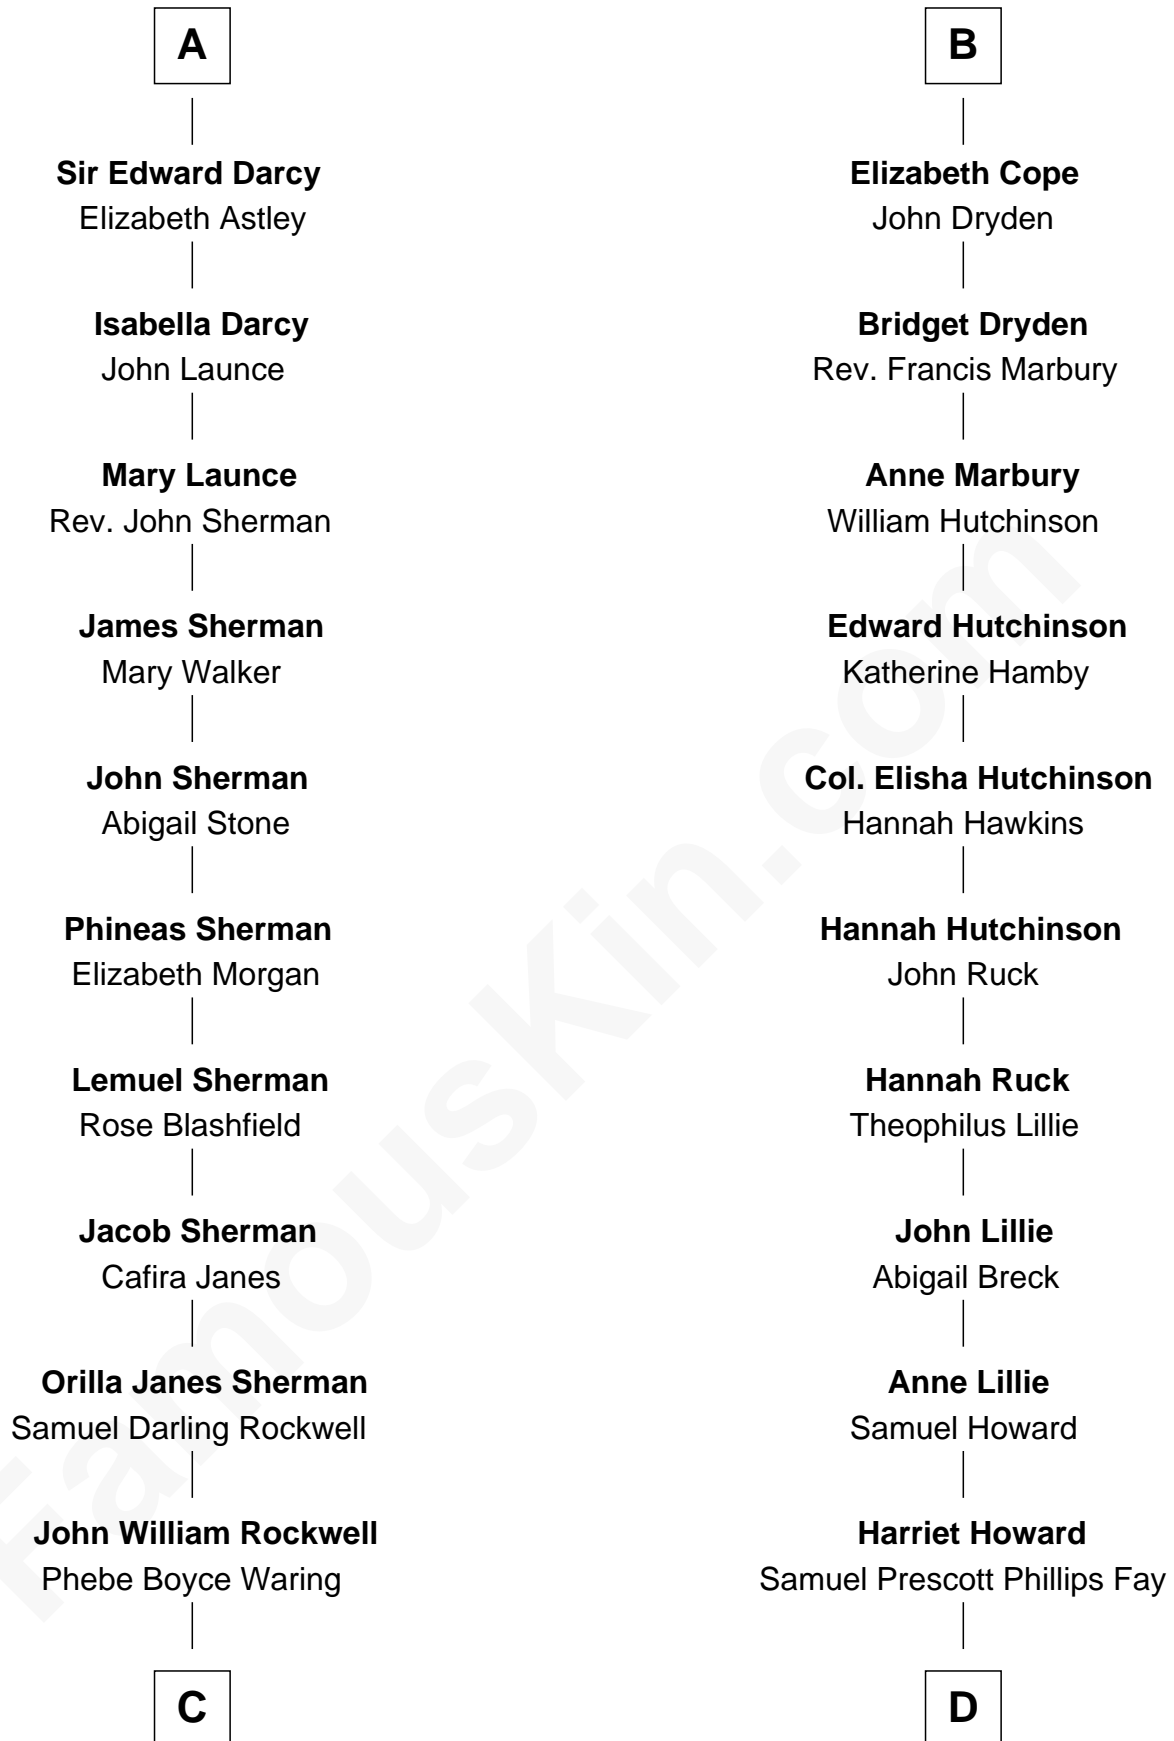

FamousKin.com
Relationship Chart of
Norman Rockwell
American Artist

18th cousin 3 times removed of
George H. W. Bush
41st U.S. President

Sir Gilbert Talbot
Pernel le Boteler

Elizabeth Talbot
Sir Henry de Grey

Margaret de Grey
Sir John Darcy

John Darcy
Joan de Greystoke

Richard Darcy
Eleanor Scrope

Sir William Darcy
Eupheme Langton

Sir Thomas Darcy
Dowsabel Tempest

Sir Arthur Darcy
Mary Carew

A

Sir Richard Talbot
Ankaret le Strange

Mary Talbot
Sir Thomas Greene

Sir Thomas Greene
Phillippa Ferrers

Elizabeth Greene
William Raleigh

Sir Edward Raleigh
Margaret Verney

Sir Edward Raleigh
Anne Chamberlayne

Bridget Raleigh
Sir John Cope

B

C

Jarvis Waring Rockwell

Anne Mary Hill

Norman Rockwell

American Artist

D

Samuel Howard Fay

Susan Montfort Shellman

Harriet Eleanor Fay