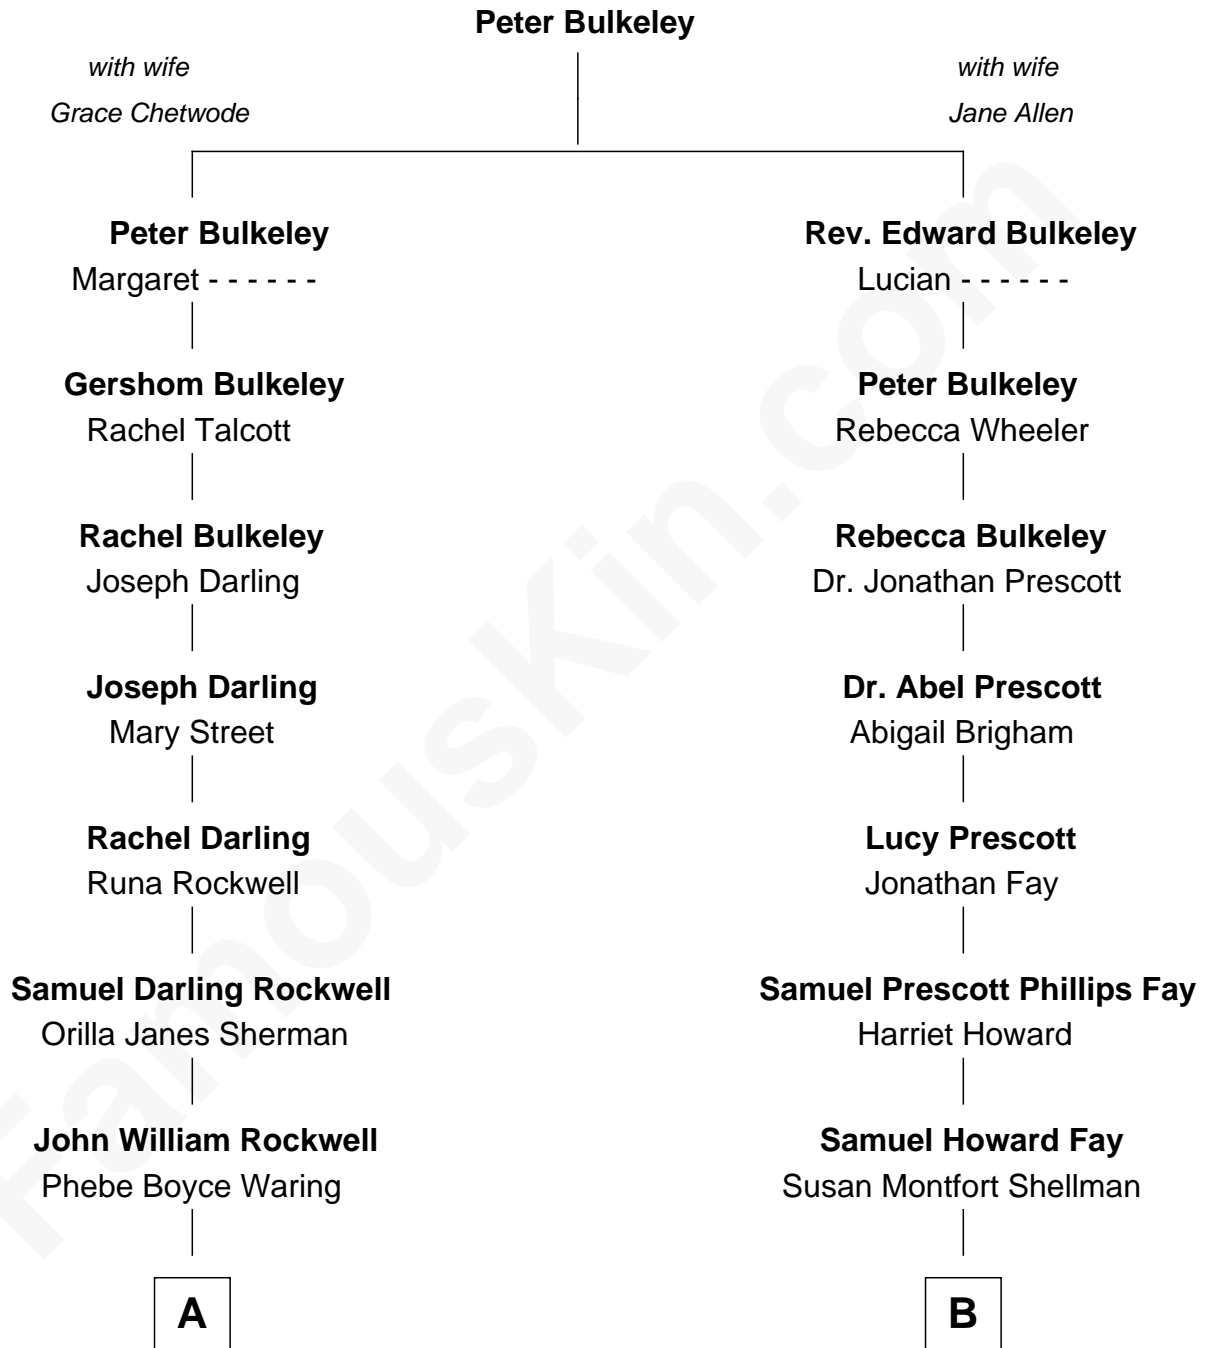

FamousKin.com

Relationship Chart of

Norman Rockwell

American Artist

8th cousin 2 times removed of

George H. W. Bush
41st U.S. President

A

Jarvis Waring Rockwell

Anne Mary Hill

Norman Rockwell

American Artist

B

Harriet Eleanor Fay

Rev. James Smith Bush

Samuel Prescott Bush

Flora Sheldon

Prescott Sheldon Bush

Dorothy Wear Walker

George H. W. Bush

41st U.S. President

FamousKin.com