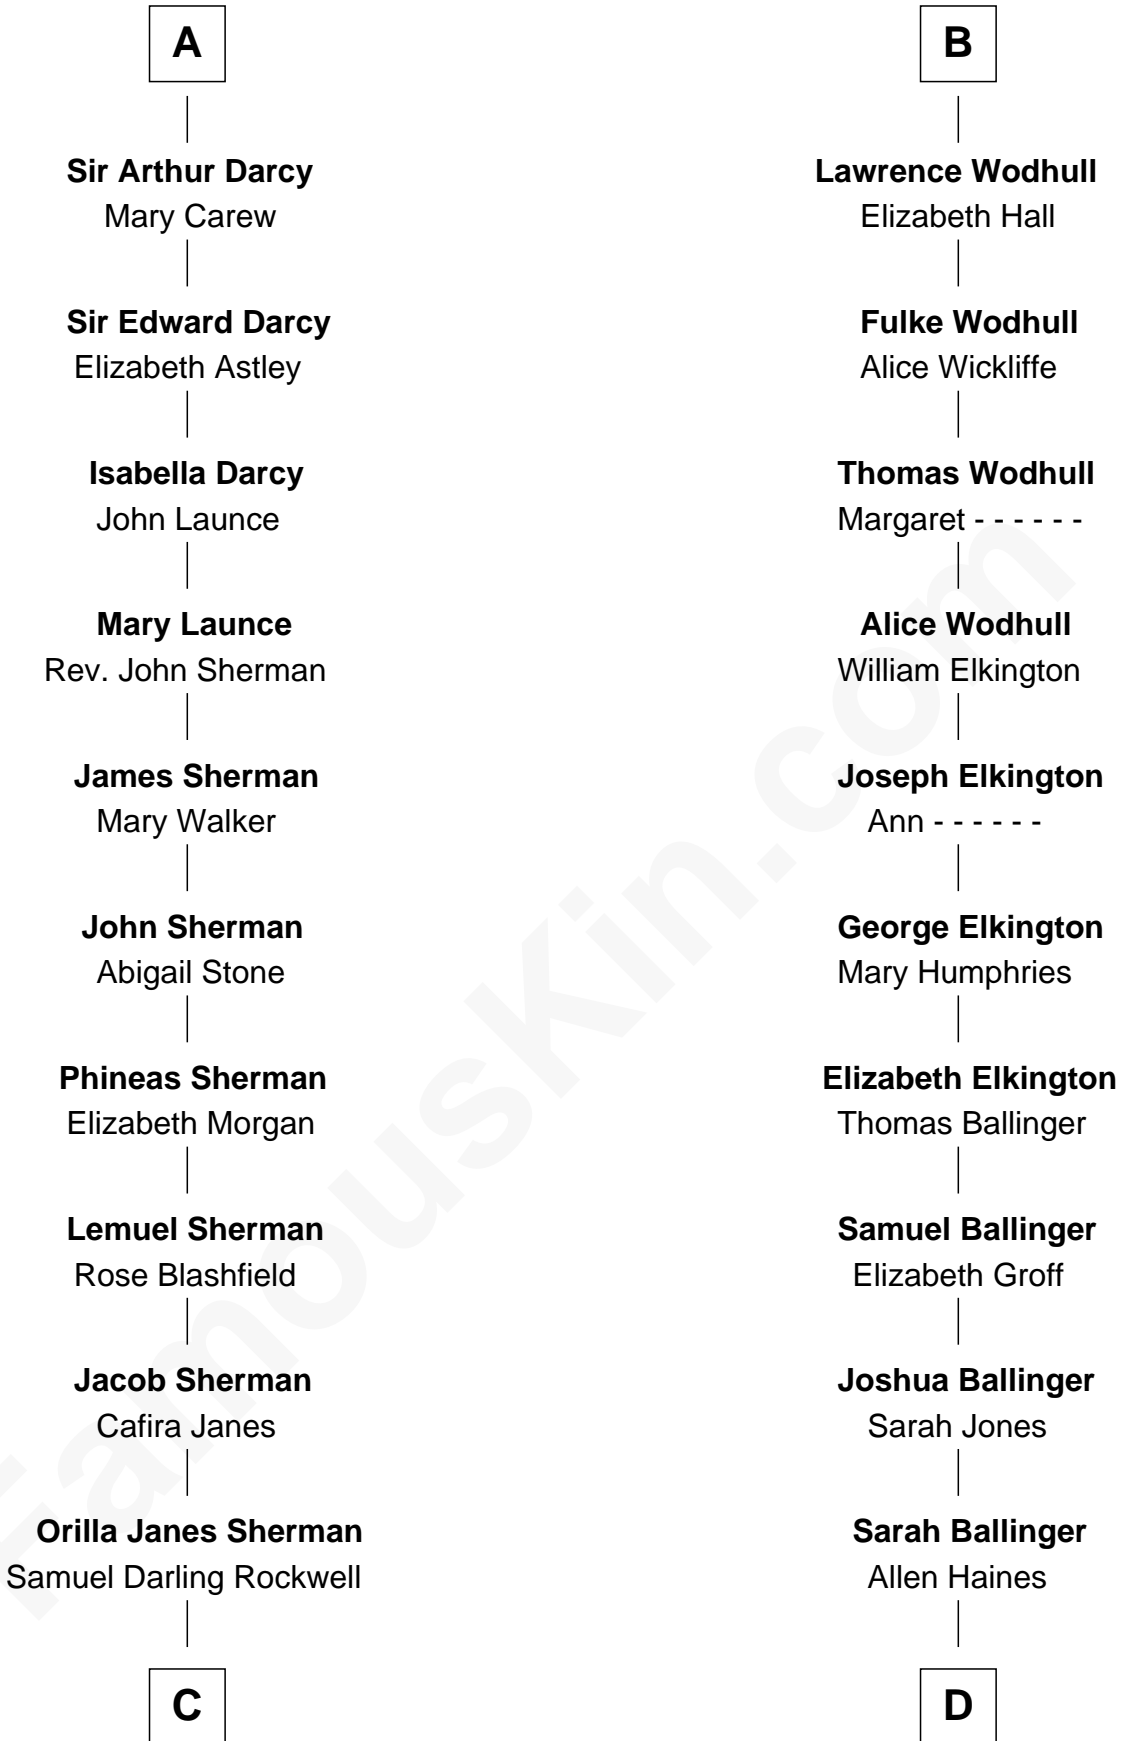

FamousKin.com
Relationship Chart of
Norman Rockwell
American Artist

19th cousin 2 times removed of

Barbara (Pierce) Bush
First Lady of President George H.W. Bush

John de Botetourte
 Maud FitzThomas

C

John William Rockwell

Phebe Boyce Waring

Jarvis Waring Rockwell

Anne Mary Hill

Norman Rockwell

American Artist

D

Jonathan Haines

Mary Jane Sprague