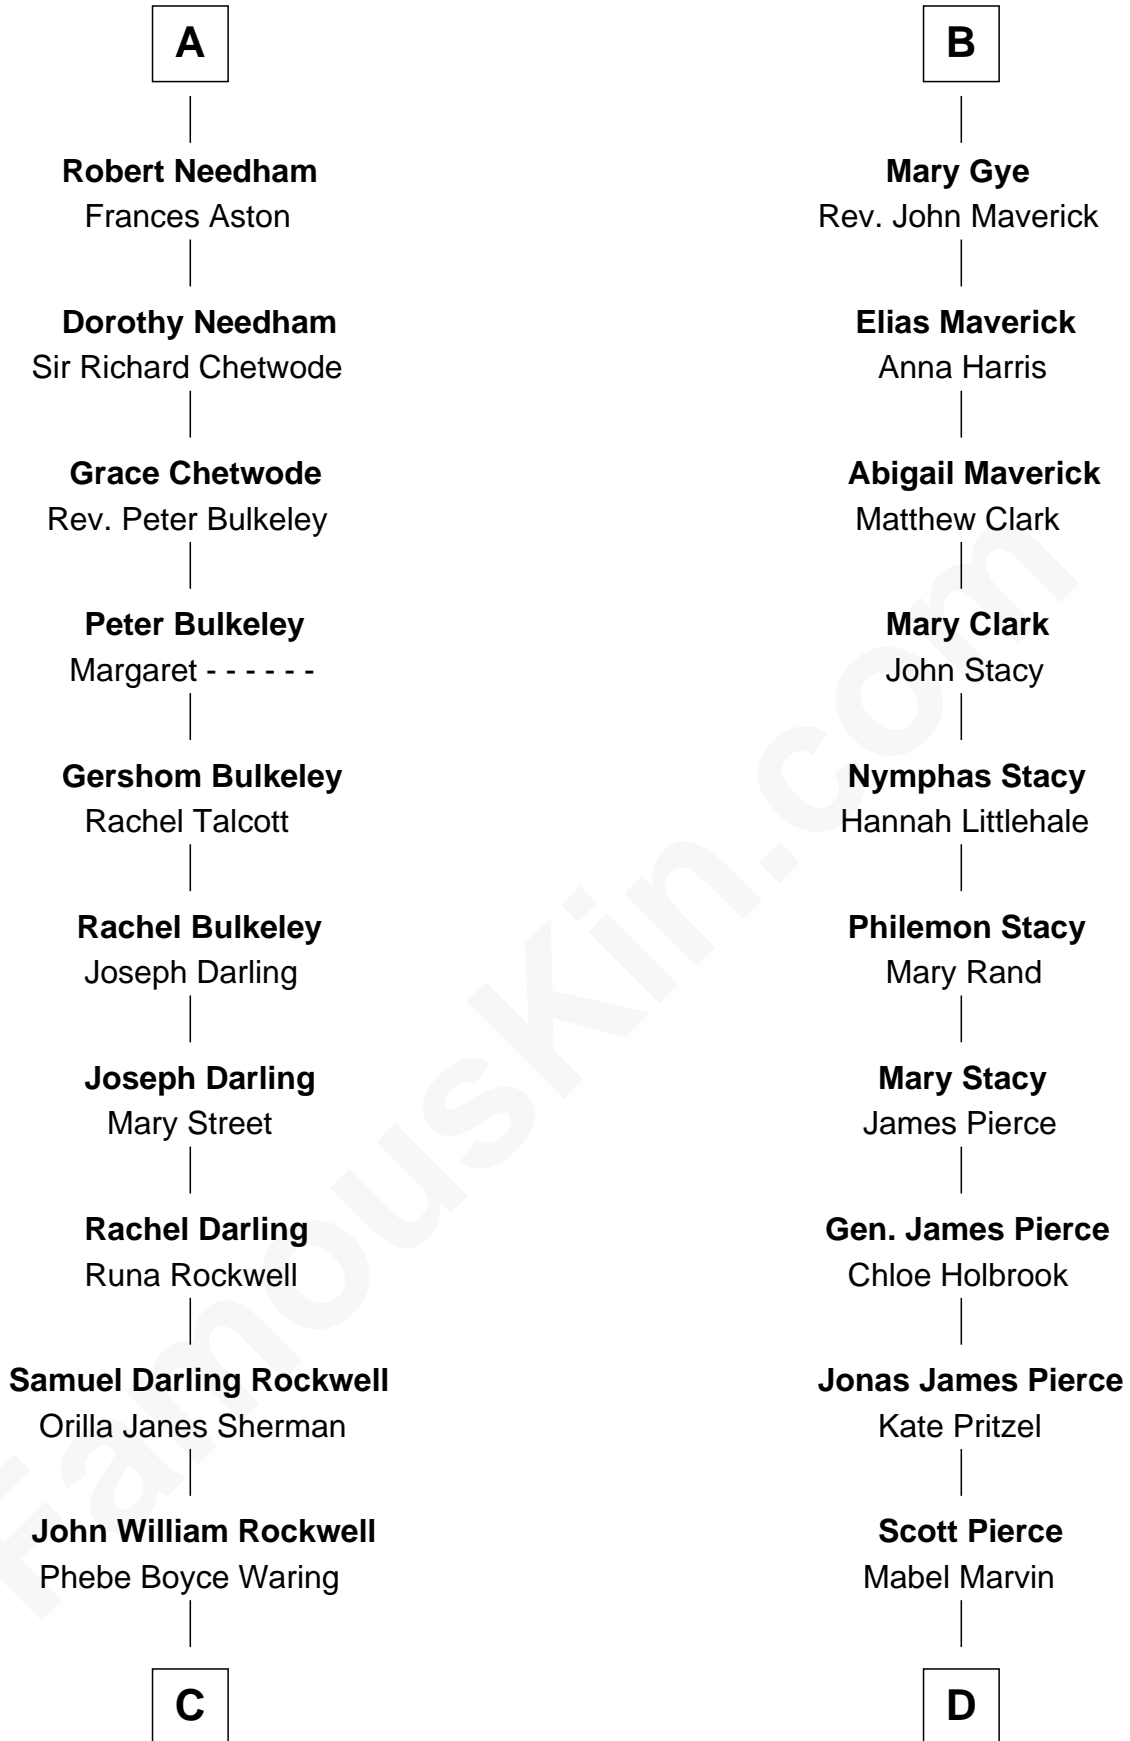

FamousKin.com

Relationship Chart of

Norman Rockwell

American Artist

18th cousin of

Barbara (Pierce) Bush

First Lady of President George H.W. Bush

C

Jarvis Waring Rockwell

Anne Mary Hill

Norman Rockwell

American Artist

D

Marvin Pierce

Pauline Robinson

Barbara (Pierce) Bush

First Lady of George H.W. Bush

FamousKin.com