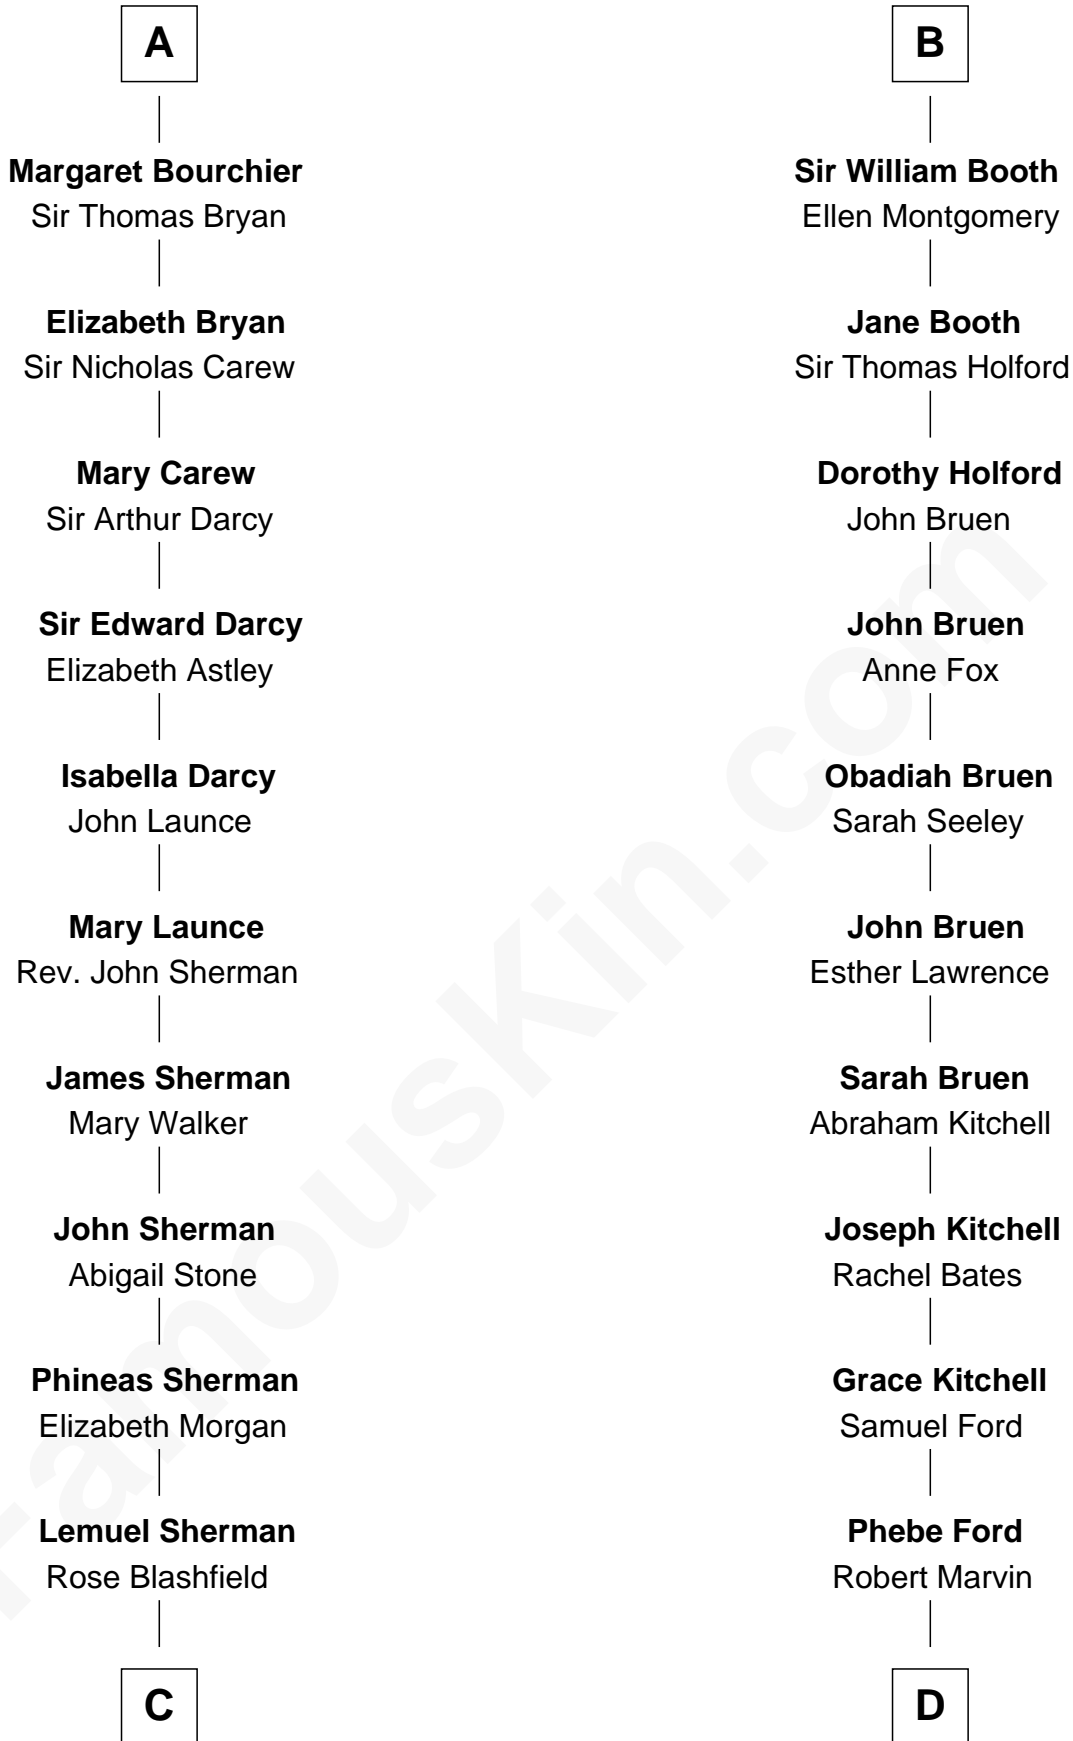

FamousKin.com Relationship Chart of

Norman Rockwell

American Artist

21st cousin of

Barbara (Pierce) Bush

First Lady of President George H.W. Bush

C

Jacob Sherman

Cafira Janes

Orilla Janes Sherman
Samuel Darling Rockwell

John William Rockwell
Phebe Boyce Waring

Jarvis Waring Rockwell
Anne Mary Hill

Norman Rockwell
American Artist

D

Samuel Ross Marvin

Julia Ann Place

Jerome Place Marvin
Martha Ann Stokes

Mabel Marvin
Scott Pierce

Marvin Pierce
Pauline Robinson

Barbara (Pierce) Bush
First Lady of George H.W. Bush