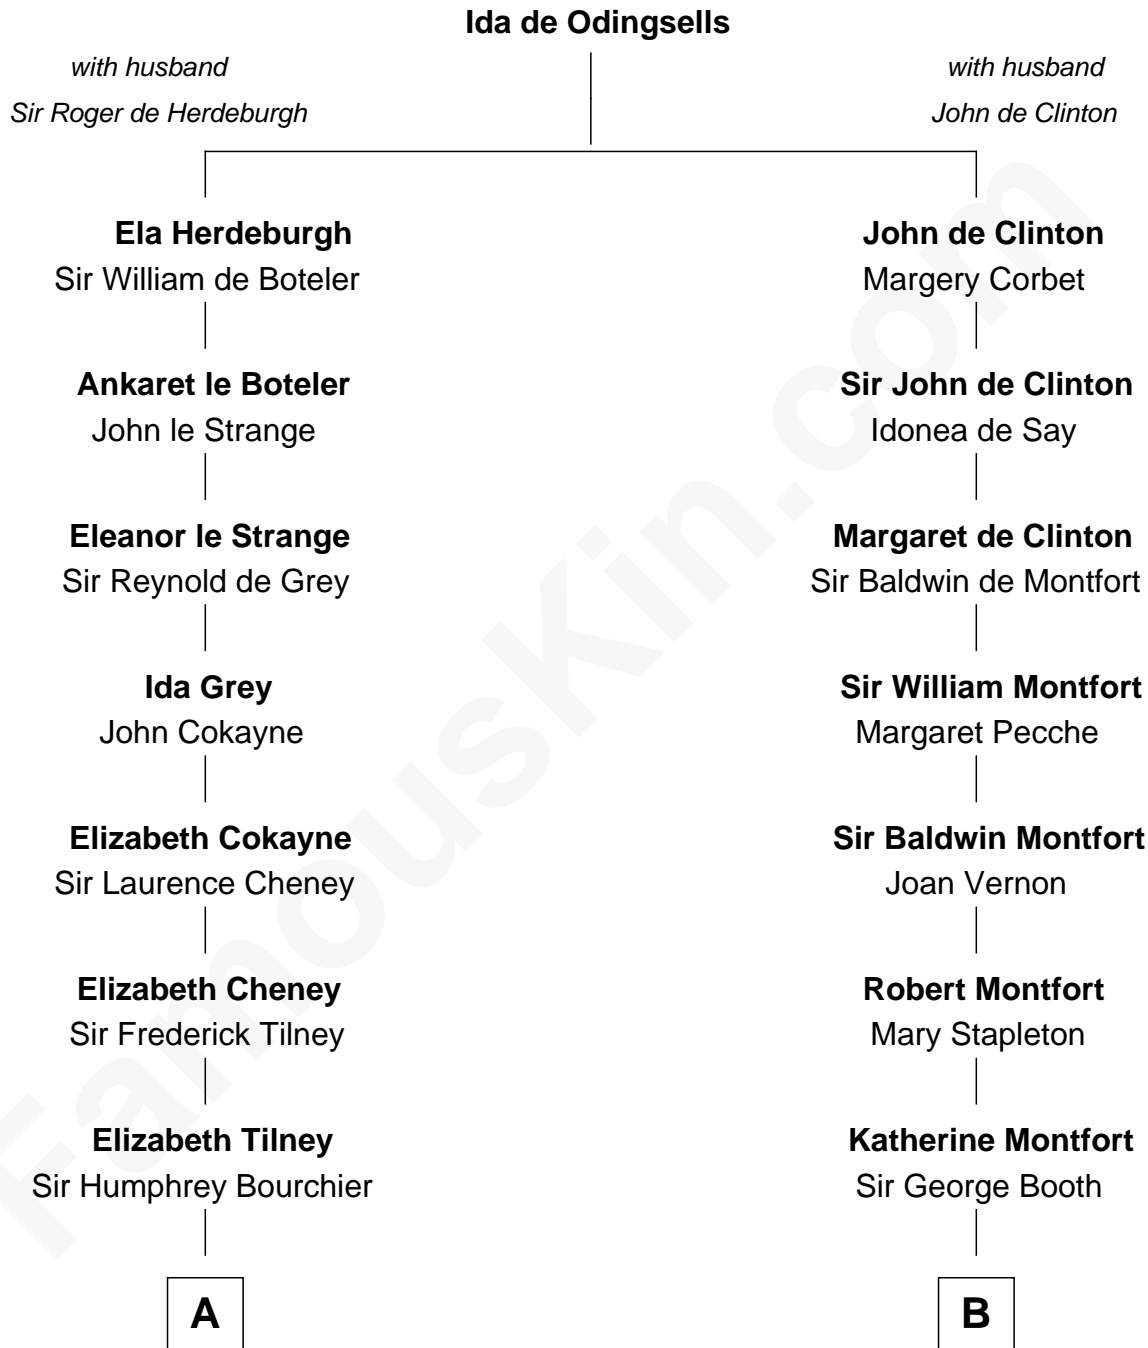

FamousKin.com Relationship Chart of

Norman Rockwell

American Artist

21st cousin of

Barbara (Pierce) Bush

First Lady of President George H.W. Bush

C

Jacob Sherman

Cafira Janes

Orilla Janes Sherman
Samuel Darling Rockwell

John William Rockwell
Phebe Boyce Waring

Jarvis Waring Rockwell
Anne Mary Hill

Norman Rockwell
American Artist

D

Samuel Ross Marvin

Julia Ann Place

Jerome Place Marvin
Martha Ann Stokes

Mabel Marvin
Scott Pierce

Marvin Pierce
Pauline Robinson

Barbara (Pierce) Bush
First Lady of George H.W. Bush