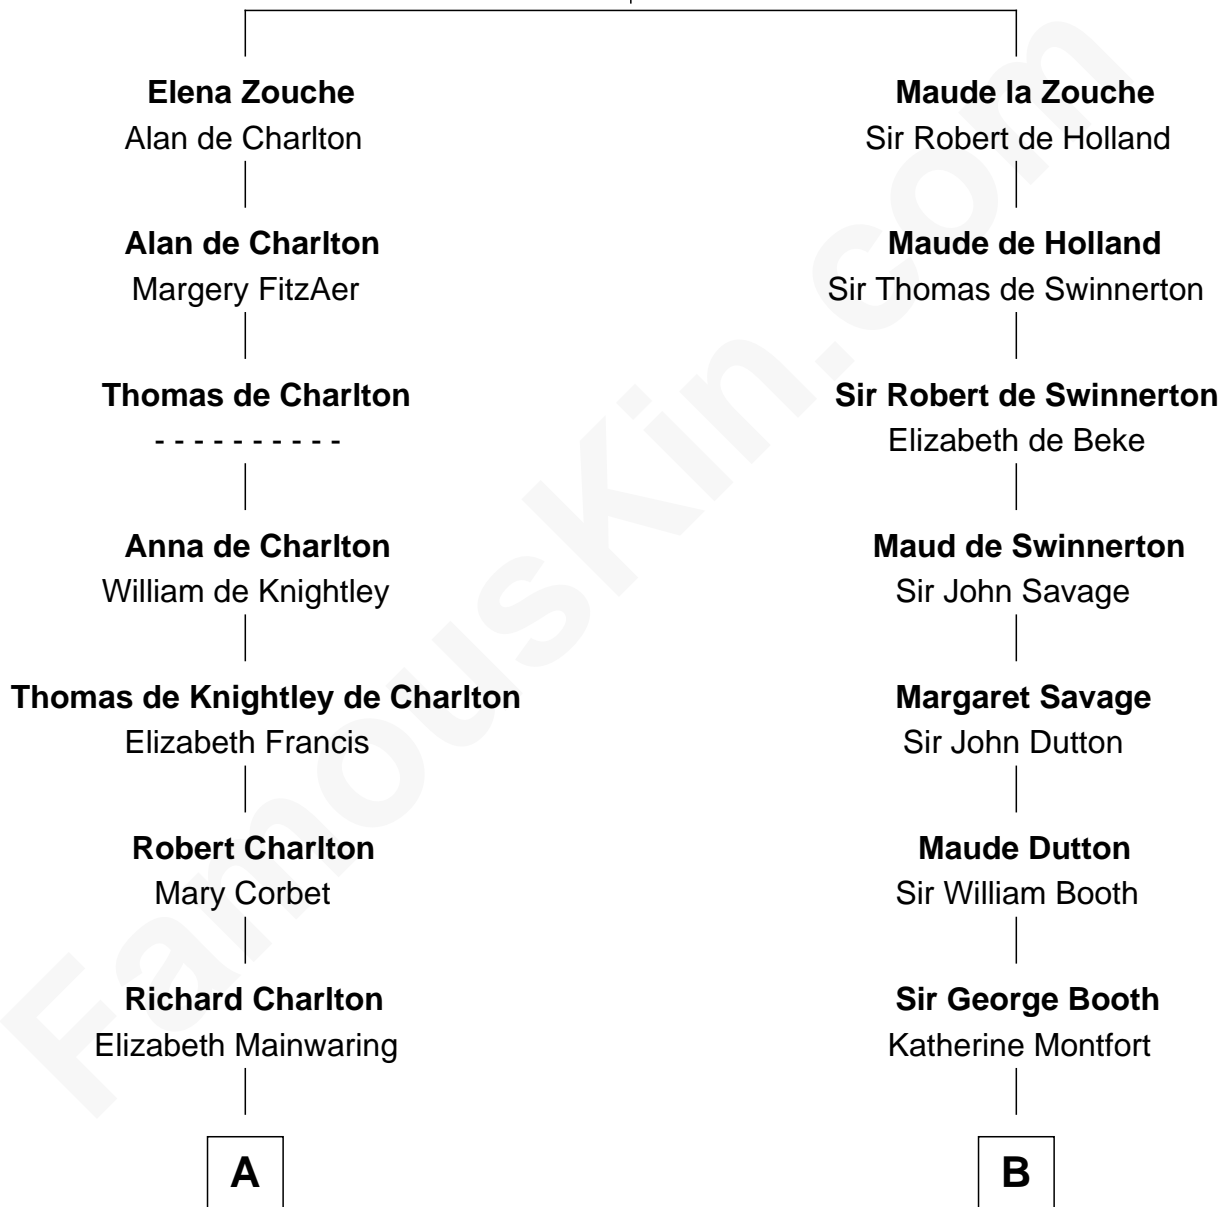

FamousKin.com
Relationship Chart of
Norman Rockwell
American Artist

19th cousin 2 times removed of

Barbara (Pierce) Bush
First Lady of President George H.W. Bush

Sir Alan la Zouche
 Eleanor de Segrave

C

John William Rockwell

Phebe Boyce Waring

Jarvis Waring Rockwell

Anne Mary Hill

Norman Rockwell

American Artist

D

Samuel Ross Marvin

Julia Ann Place

Jerome Place Marvin

Martha Ann Stokes

Mabel Marvin

Scott Pierce

Marvin Pierce

Pauline Robinson

Barbara (Pierce) Bush

First Lady of George H.W. Bush