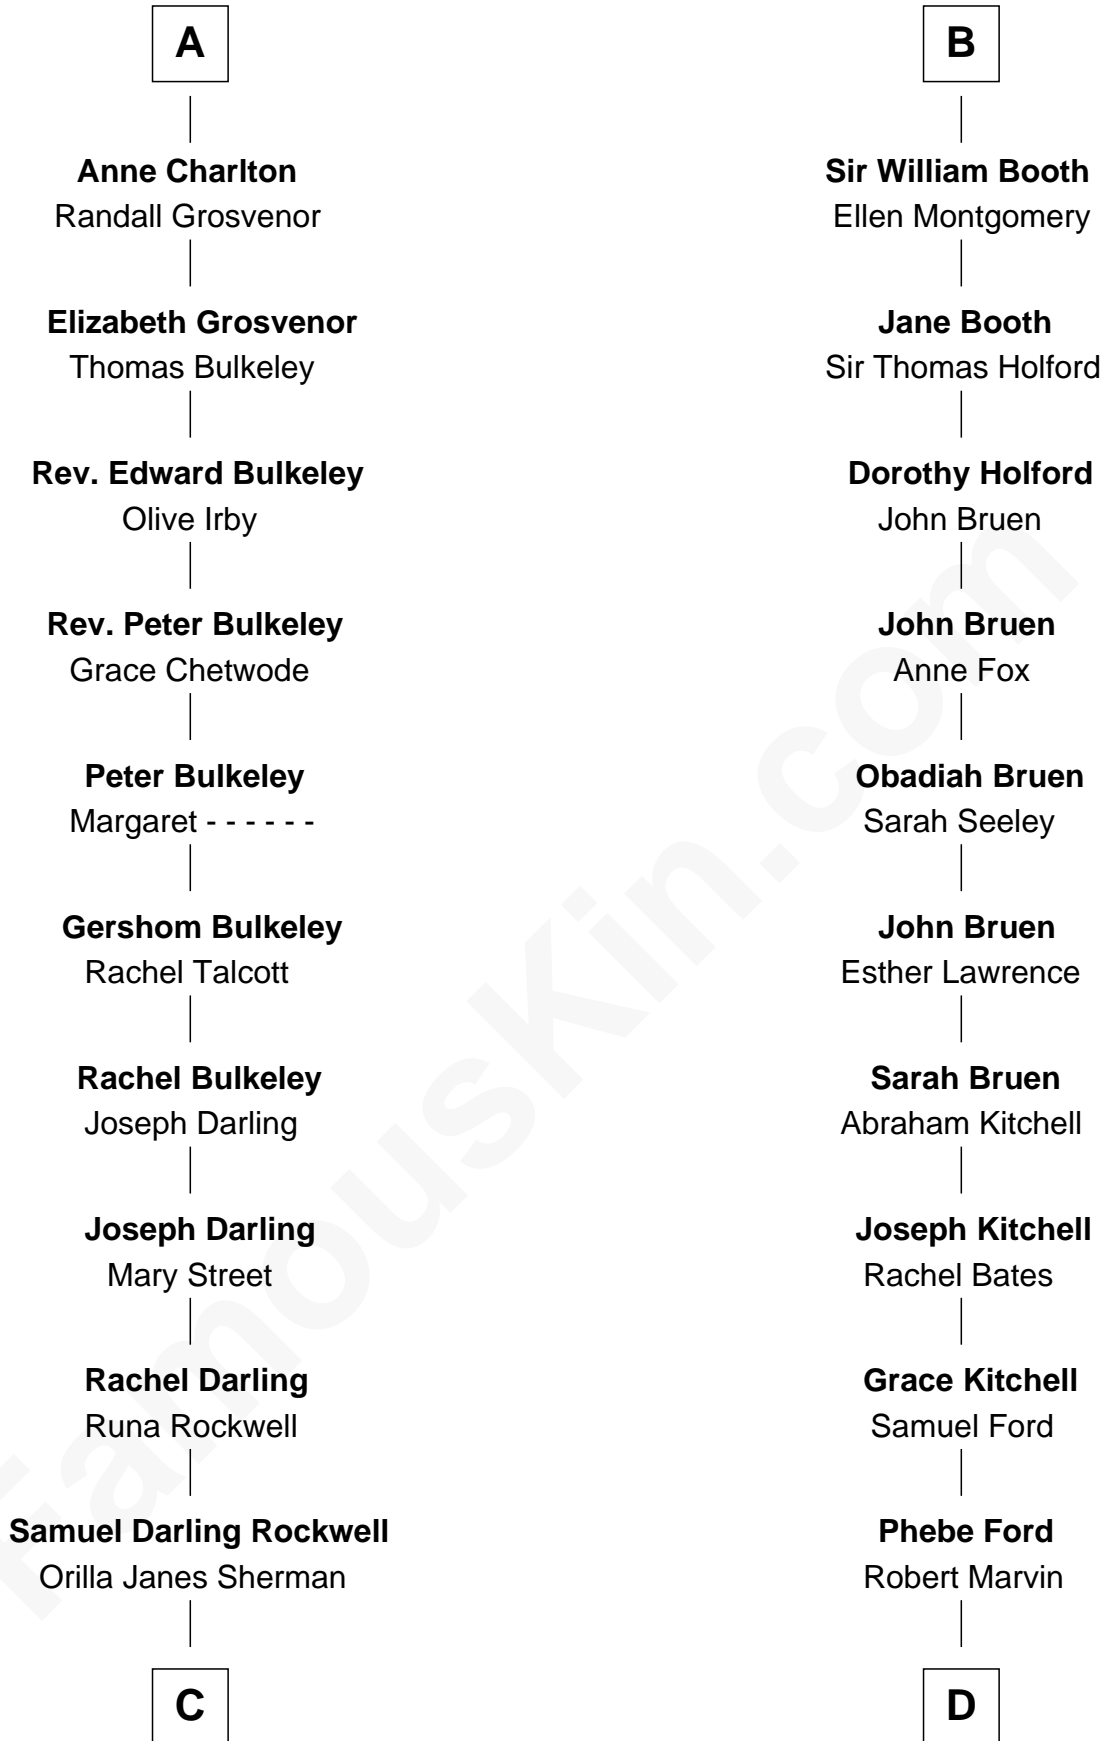

FamousKin.com
Relationship Chart of
Norman Rockwell
American Artist

19th cousin 2 times removed of

Barbara (Pierce) Bush
First Lady of President George H.W. Bush

Sir Alan la Zouche
 Eleanor de Segrave

C

John William Rockwell

Phebe Boyce Waring

Jarvis Waring Rockwell

Anne Mary Hill

Norman Rockwell

American Artist

D

Samuel Ross Marvin

Julia Ann Place

Jerome Place Marvin

Martha Ann Stokes

Mabel Marvin

Scott Pierce

Marvin Pierce

Pauline Robinson

Barbara (Pierce) Bush

First Lady of George H.W. Bush