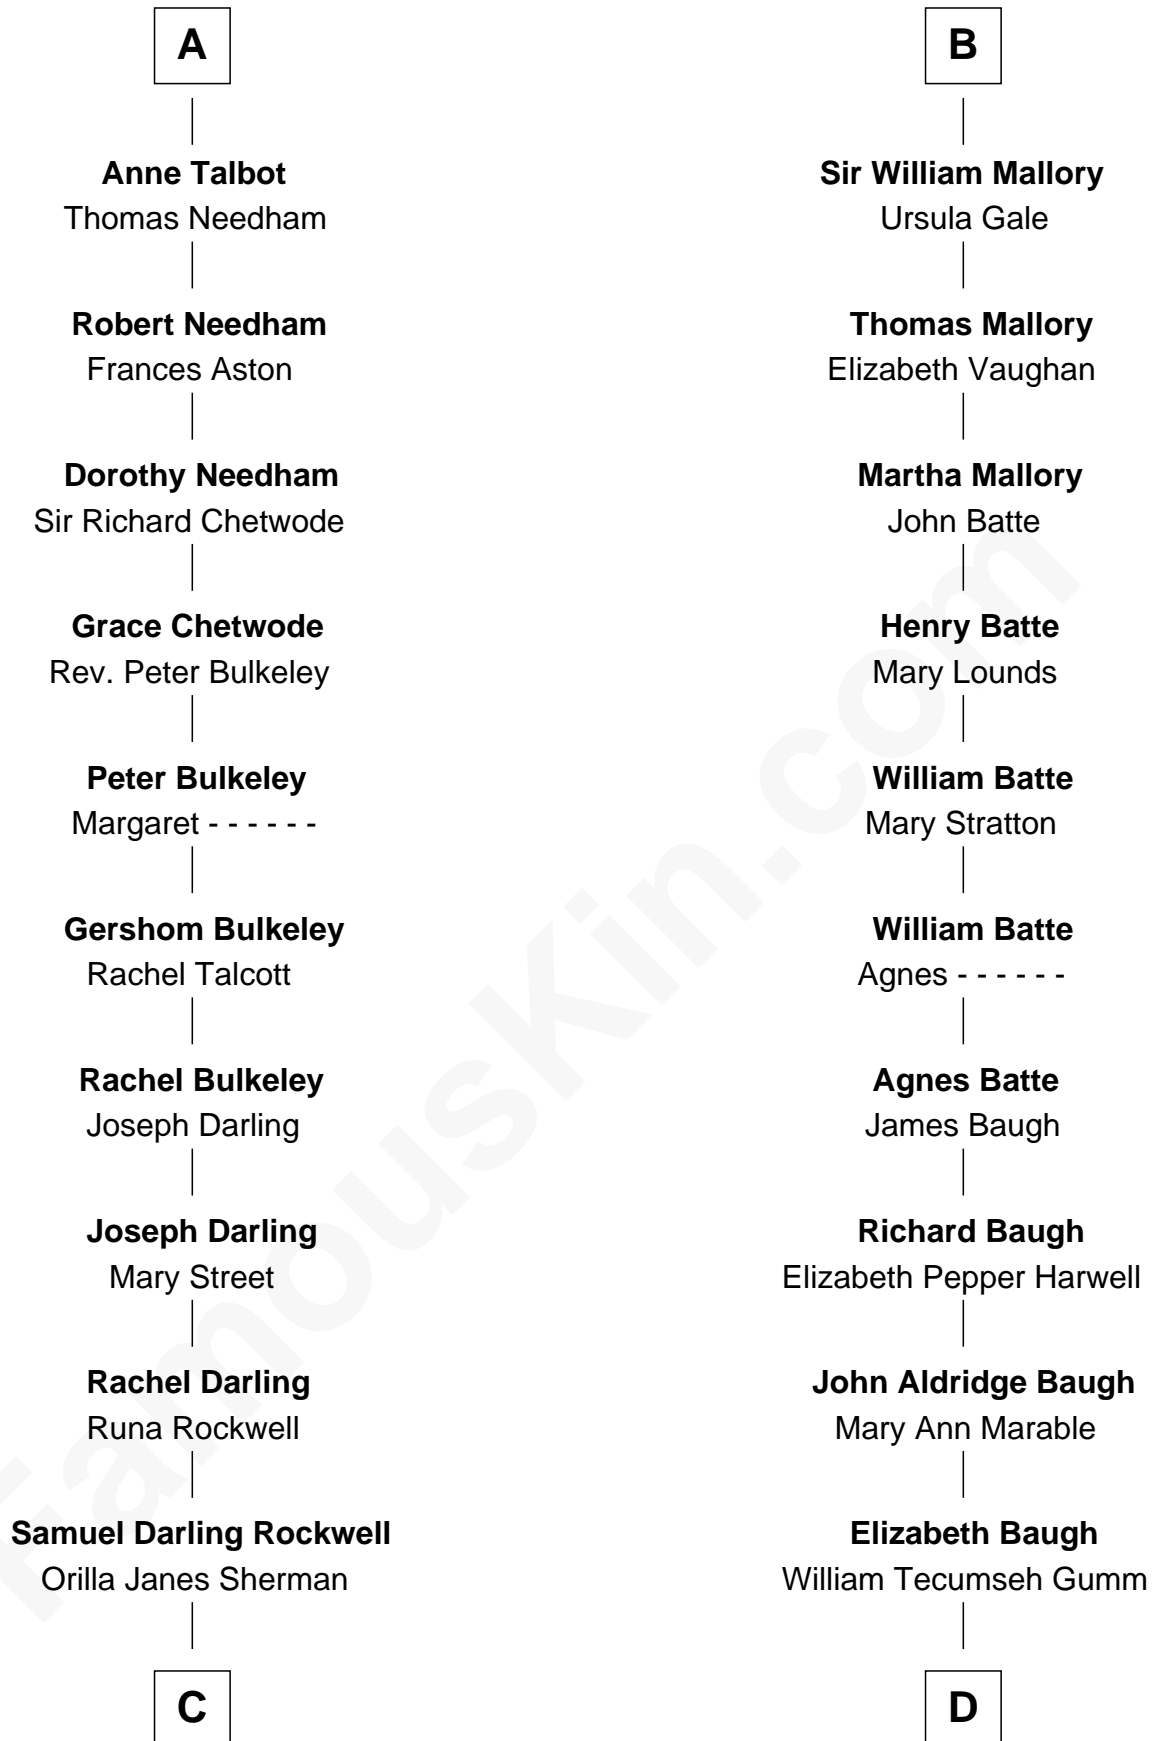

FamousKin.com
Relationship Chart of
Norman Rockwell
American Artist

18th cousin 1 time removed of
Judy Garland
Singer and Movie Actress

Edmund Fitzalan
 Alice de Warenne

C

John William Rockwell

Phebe Boyce Waring

Jarvis Waring Rockwell

Anne Mary Hill

Norman Rockwell

American Artist

D

Francis Avent Gumm

Ethel Marian Milne

Judy Garland