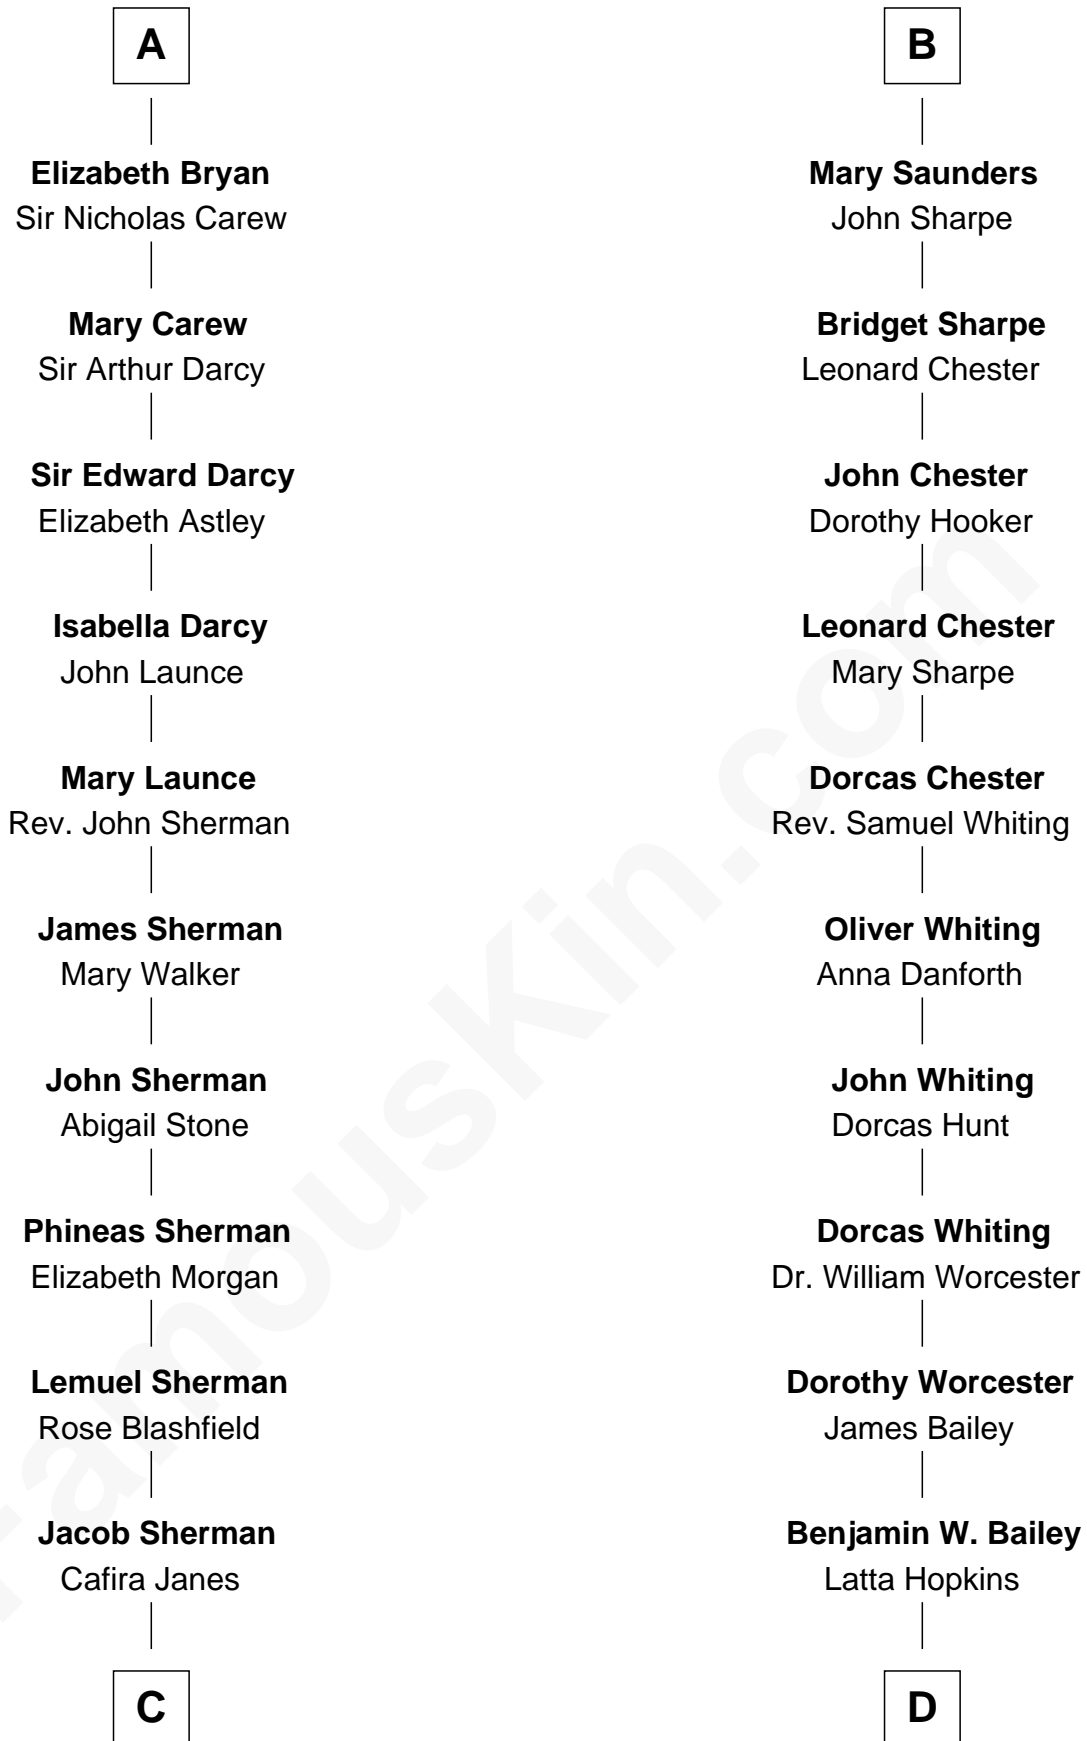

# FamousKin.com Relationship Chart of

**Norman Rockwell**

*American Artist*

20th cousin of

**Bette Davis**

*Movie Actress*

**Sir William de Boteler**

Ela Herdeburgh

**C**

**Orilla Janes Sherman**  
Samuel Darling Rockwell

**John William Rockwell**  
Phebe Boyce Waring

**Jarvis Waring Rockwell**  
Anne Mary Hill

**Norman Rockwell**  
*American Artist*

**D**

**Harriet Jane Bailey**  
Charles Otis Thompson

**Harriet Eugenia Thompson**  
William Aaron Favor

**Ruth Augusta Favor**  
Harlow Morrell Davis

**Bette Davis**  
*Movie Actress*

FamousKin.com