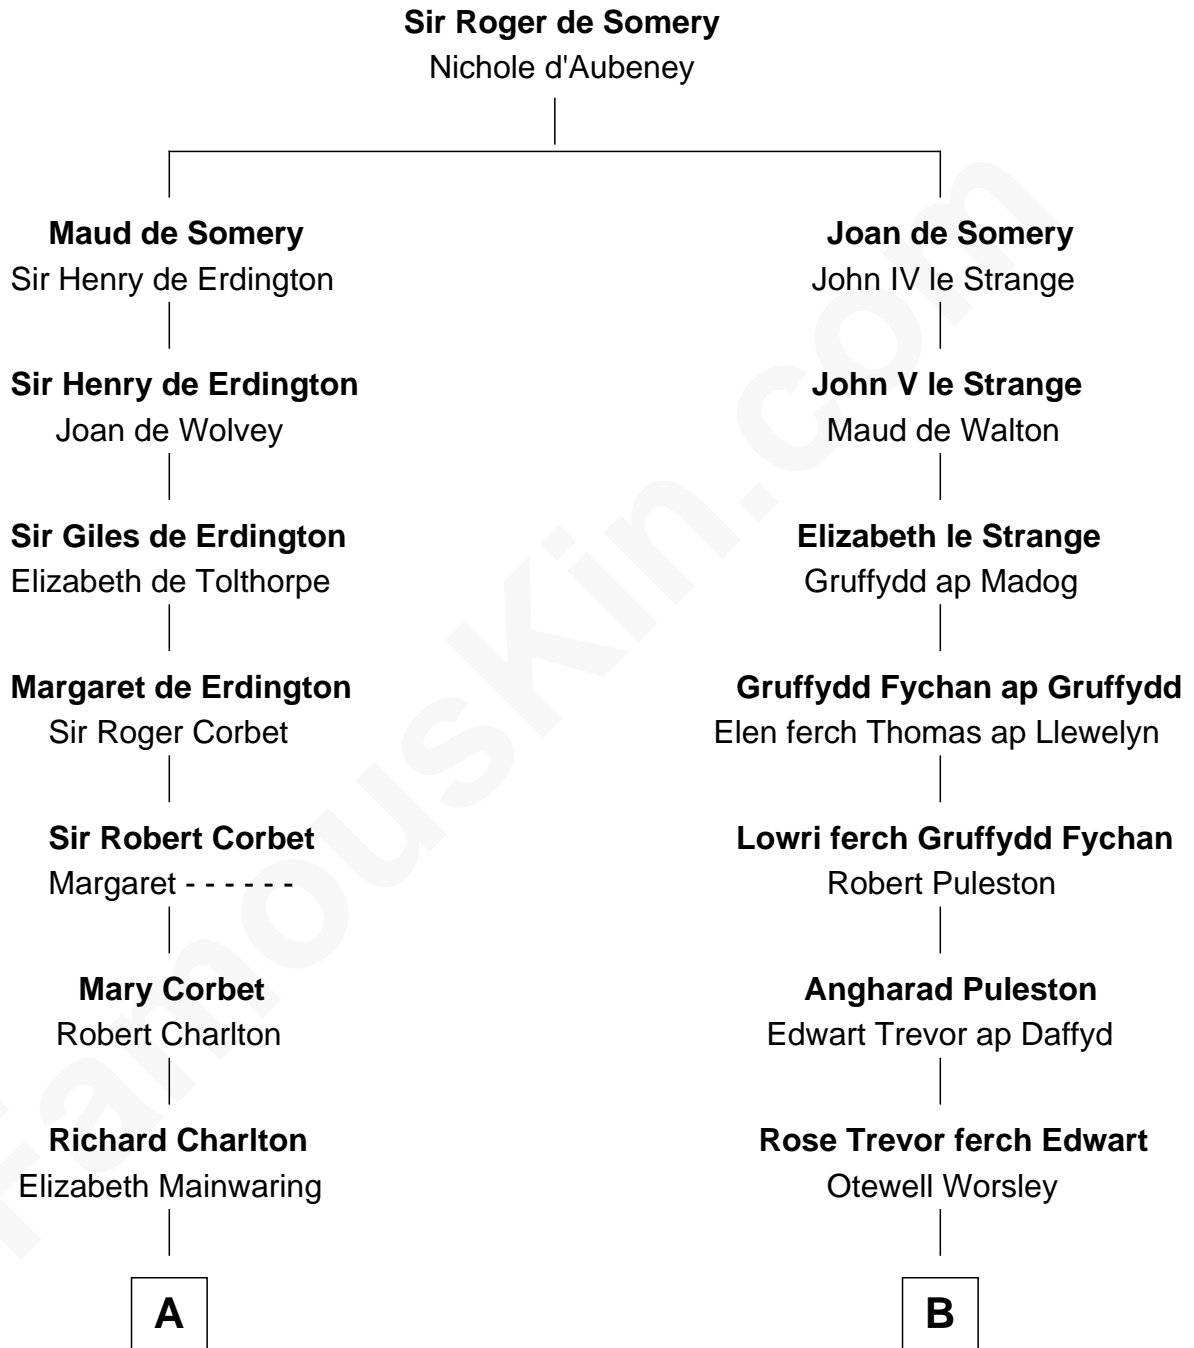

**FamousKin.com**  
**Relationship Chart of**  
**Norman Rockwell**  
*American Artist*

18th cousin 1 time removed of  
**Eliphalet Remington**  
*Founder of Remington Arms Company*

**C**

**John William Rockwell**