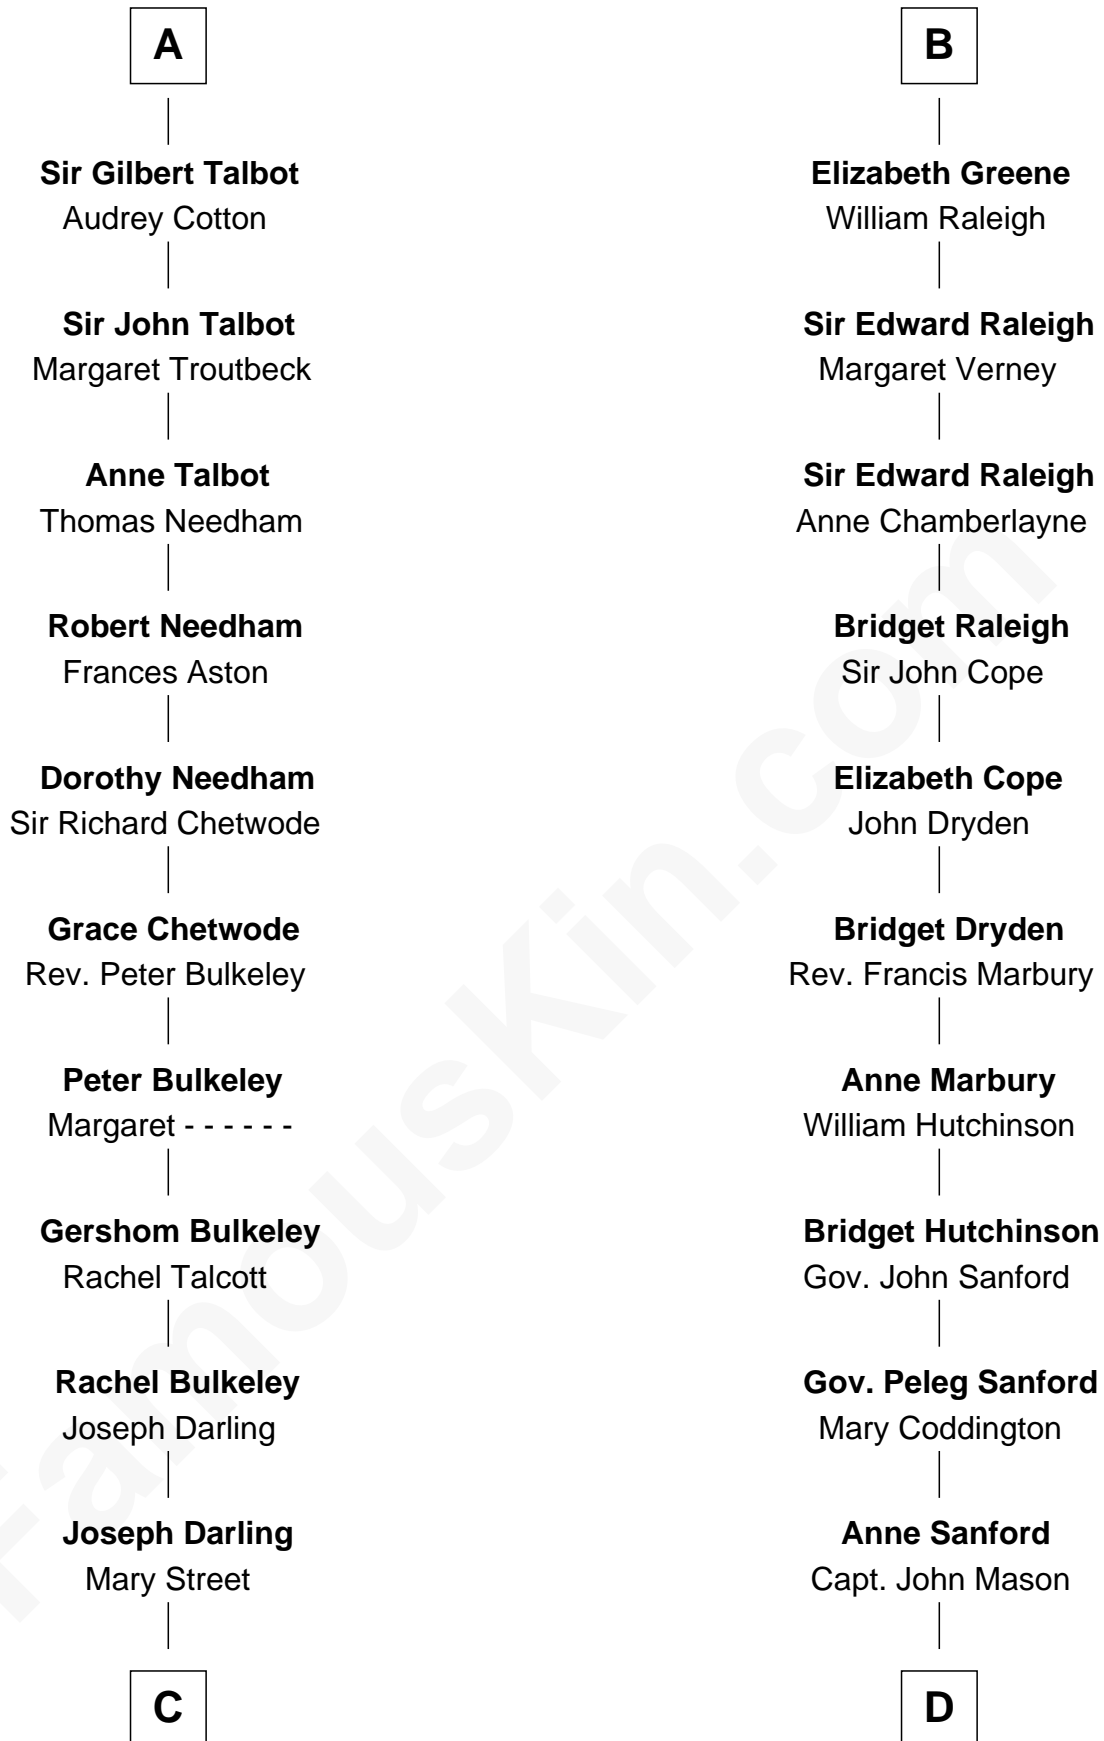

FamousKin.com
Relationship Chart of
Norman Rockwell
American Artist

20th cousin 1 time removed of
Lucretia (Rudolph) Garfield
First Lady of President James Garfield

C

Rachel Darling
Runa Rockwell

Samuel Darling Rockwell
Orilla Janes Sherman

John William Rockwell
Phebe Boyce Waring

Jarvis Waring Rockwell
Anne Mary Hill

Norman Rockwell
American Artist

D

Peleg Sanford Mason
Mary Stanton

Elijah Mason
Lucretia Greene

Arabella Greene Mason
Zebulon Rudolph