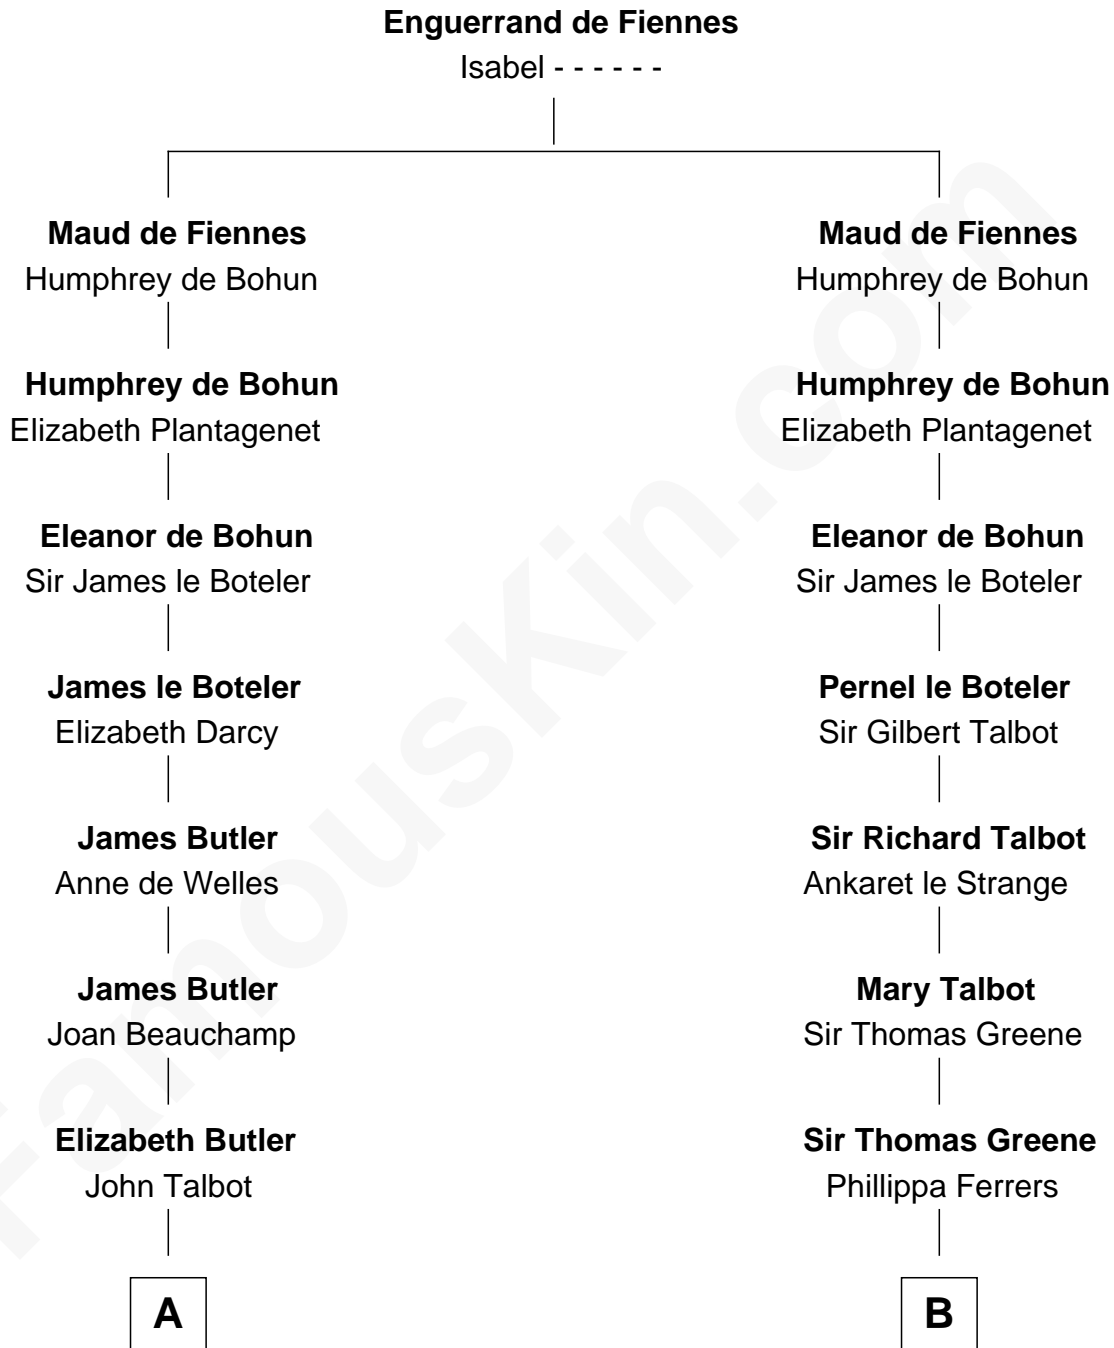

FamousKin.com
Relationship Chart of
Norman Rockwell
American Artist

20th cousin 1 time removed of
Lucretia (Rudolph) Garfield
First Lady of President James Garfield

C

Rachel Darling
Runa Rockwell

Samuel Darling Rockwell
Orilla Janes Sherman

John William Rockwell
Phebe Boyce Waring

Jarvis Waring Rockwell
Anne Mary Hill

Norman Rockwell
American Artist

D

Peleg Sanford Mason
Mary Stanton

Elijah Mason
Lucretia Greene

Arabella Greene Mason
Zebulon Rudolph