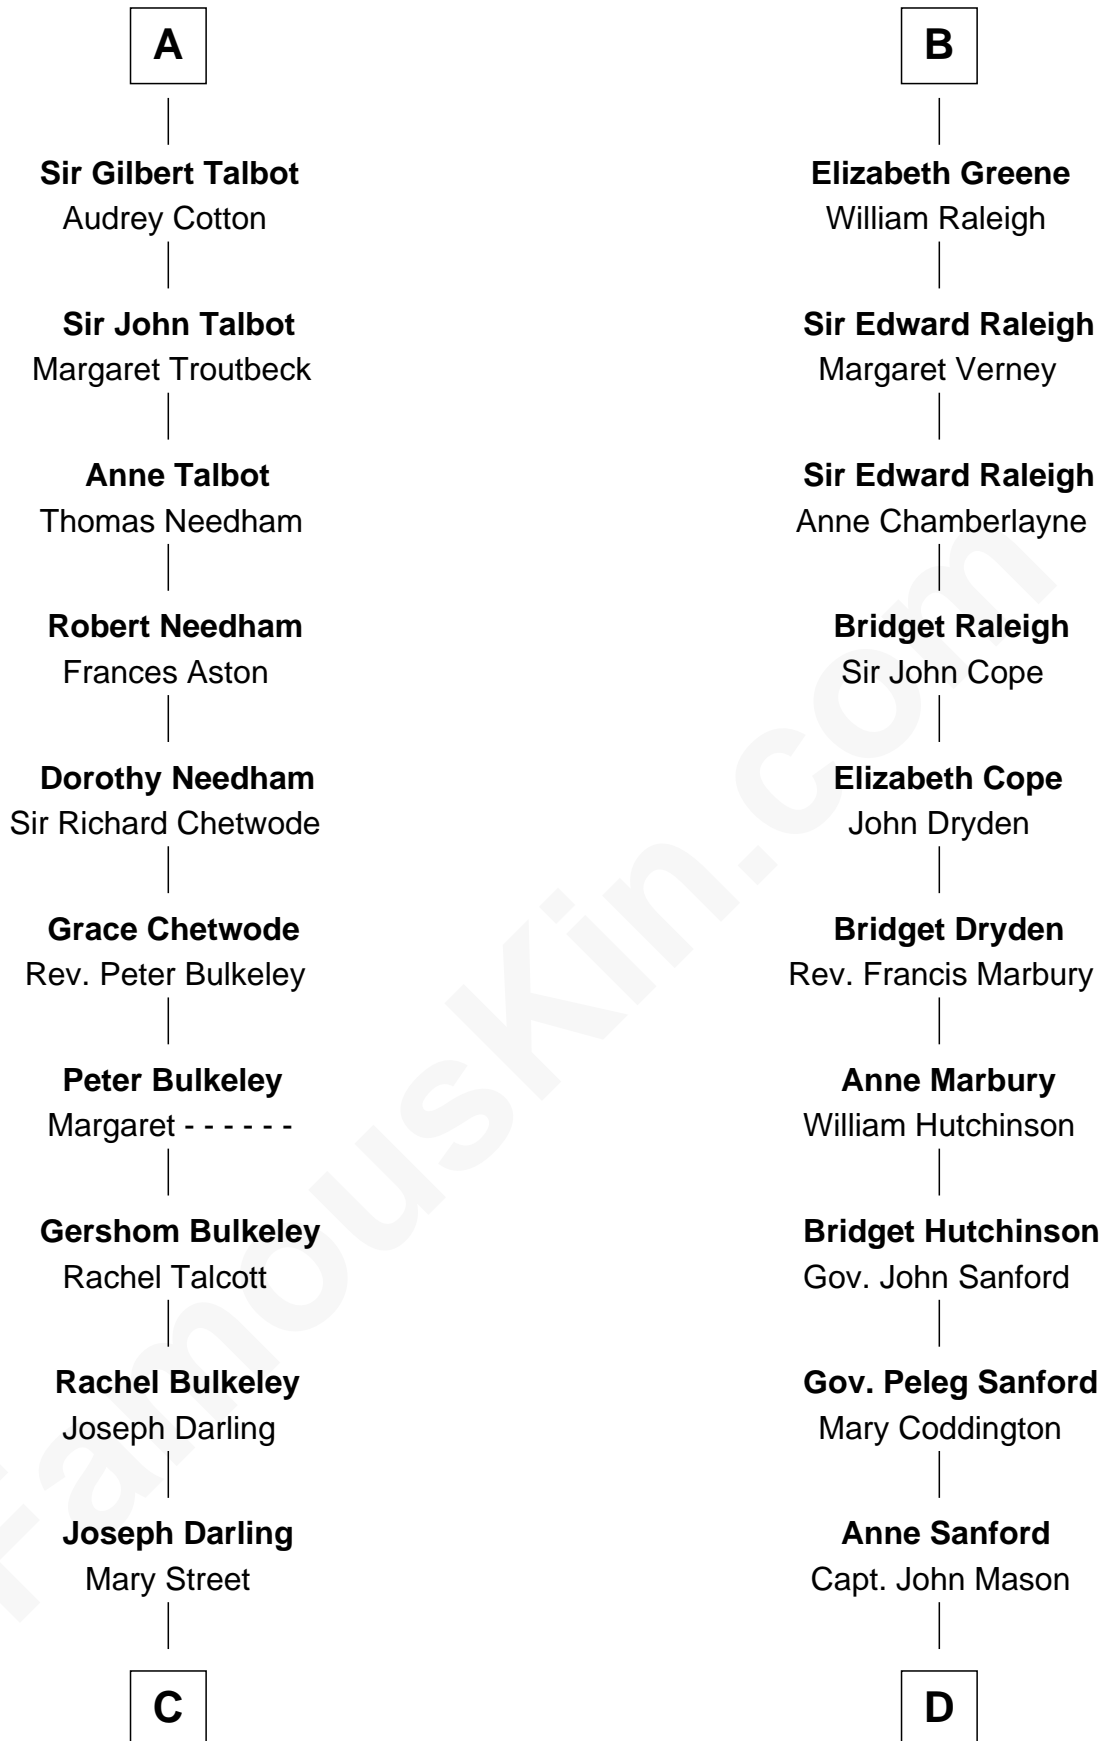

**FamousKin.com**  
**Relationship Chart of**  
**Norman Rockwell**  
*American Artist*

20th cousin 1 time removed of  
**Lucretia (Rudolph) Garfield**  
*First Lady of President James Garfield*

**C**

**Rachel Darling**  
Runa Rockwell

**Samuel Darling Rockwell**  
Orilla Janes Sherman

**John William Rockwell**  
Phebe Boyce Waring

**Jarvis Waring Rockwell**  
Anne Mary Hill

**Norman Rockwell**  
*American Artist*

**D**

**Peleg Sanford Mason**  
Mary Stanton

**Elijah Mason**  
Lucretia Greene

**Arabella Greene Mason**  
Zebulon Rudolph

**Lucretia (Rudolph) Garfield**  
*First Lady of James Garfield*

FamousKin.com