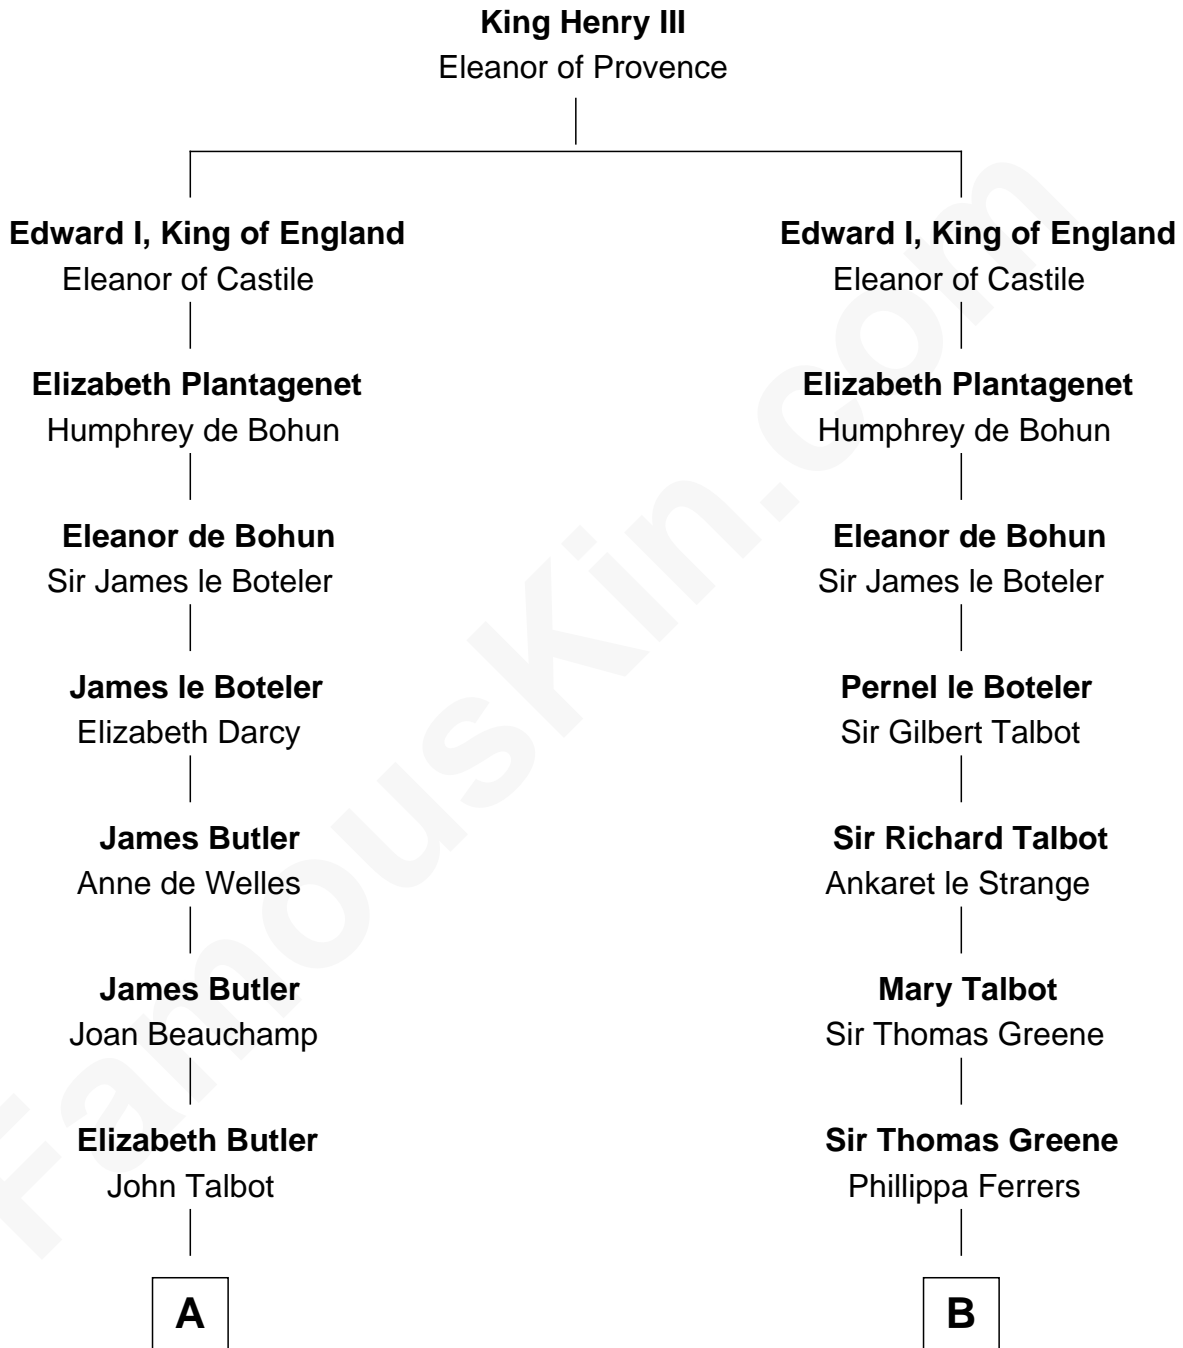

**FamousKin.com**  
**Relationship Chart of**  
**Norman Rockwell**  
*American Artist*

20th cousin 1 time removed of  
**Lucretia (Rudolph) Garfield**  
*First Lady of President James Garfield*

**C**

**Rachel Darling**  
Runa Rockwell

**Samuel Darling Rockwell**  
Orilla Janes Sherman

**John William Rockwell**  
Phebe Boyce Waring

**Jarvis Waring Rockwell**  
Anne Mary Hill

**Norman Rockwell**  
*American Artist*

**D**

**Peleg Sanford Mason**  
Mary Stanton

**Elijah Mason**  
Lucretia Greene

**Arabella Greene Mason**  
Zebulon Rudolph

**Lucretia (Rudolph) Garfield**  
*First Lady of James Garfield*

FamousKin.com