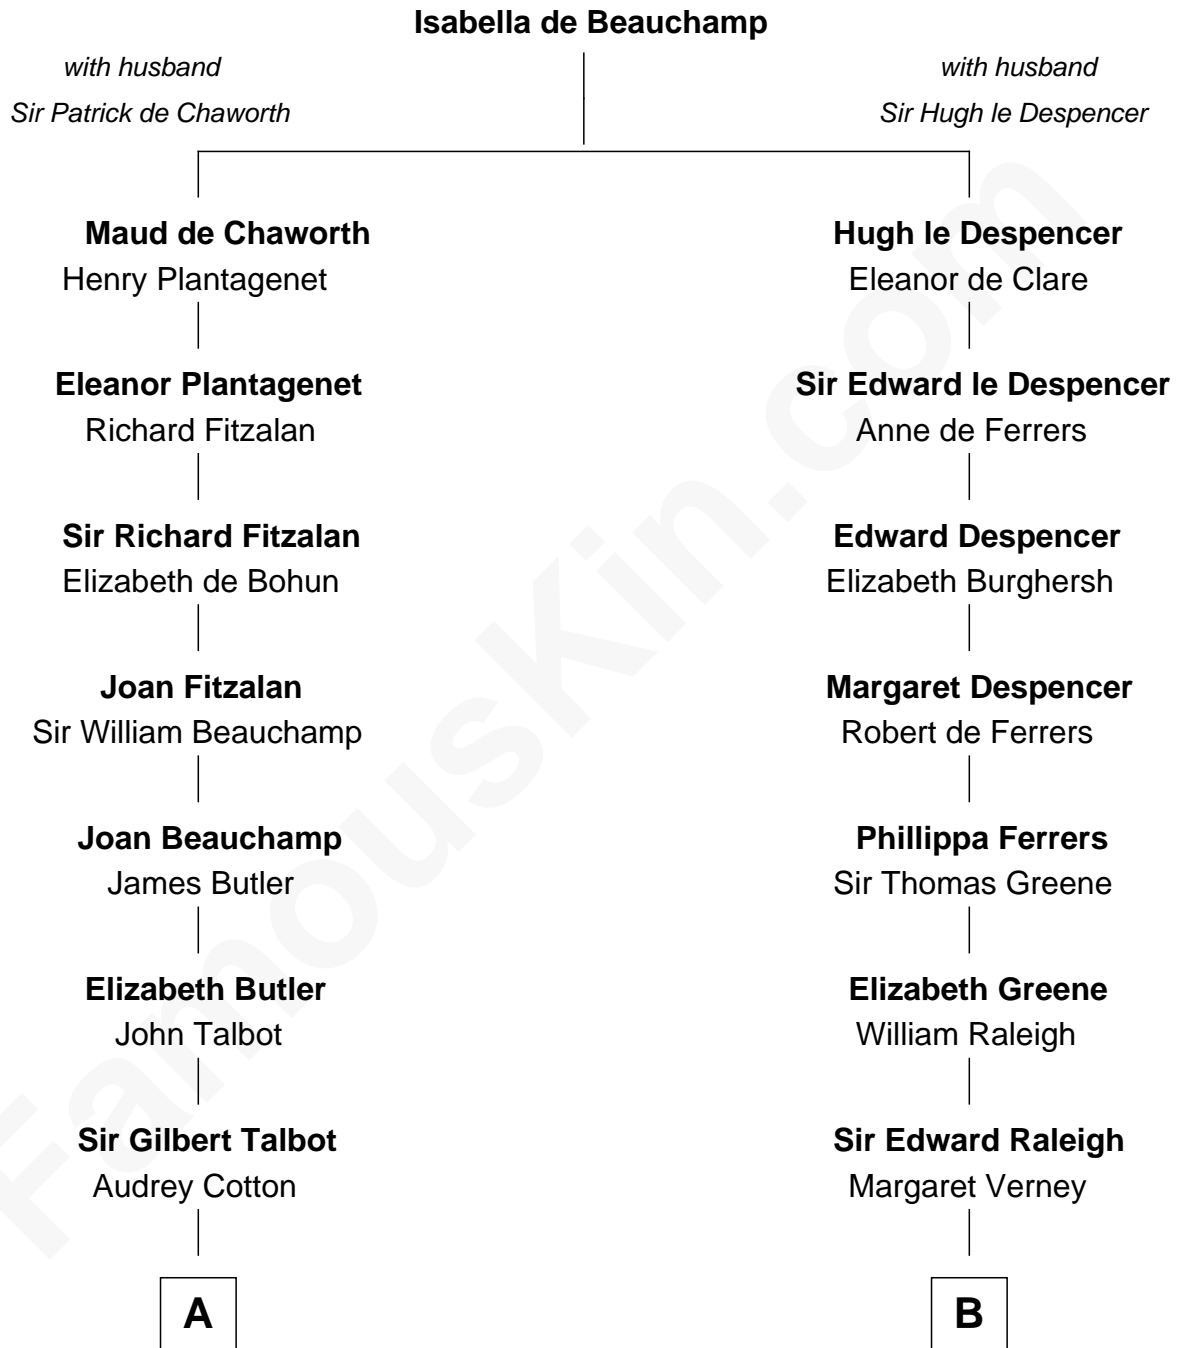

**FamousKin.com**  
**Relationship Chart of**  
**Norman Rockwell**  
*American Artist*

**18th cousin 2 times removed of**  
**Lucretia (Rudolph) Garfield**  
*First Lady of President James Garfield*

**C**

**Samuel Darling Rockwell**

Orilla Janes Sherman

**John William Rockwell**

Phebe Boyce Waring

**Jarvis Waring Rockwell**

Anne Mary Hill

**Norman Rockwell**

*American Artist*

**D**

**Arabella Greene Mason**

Zebulon Rudolph

**Lucretia (Rudolph) Garfield**

*First Lady of James Garfield*