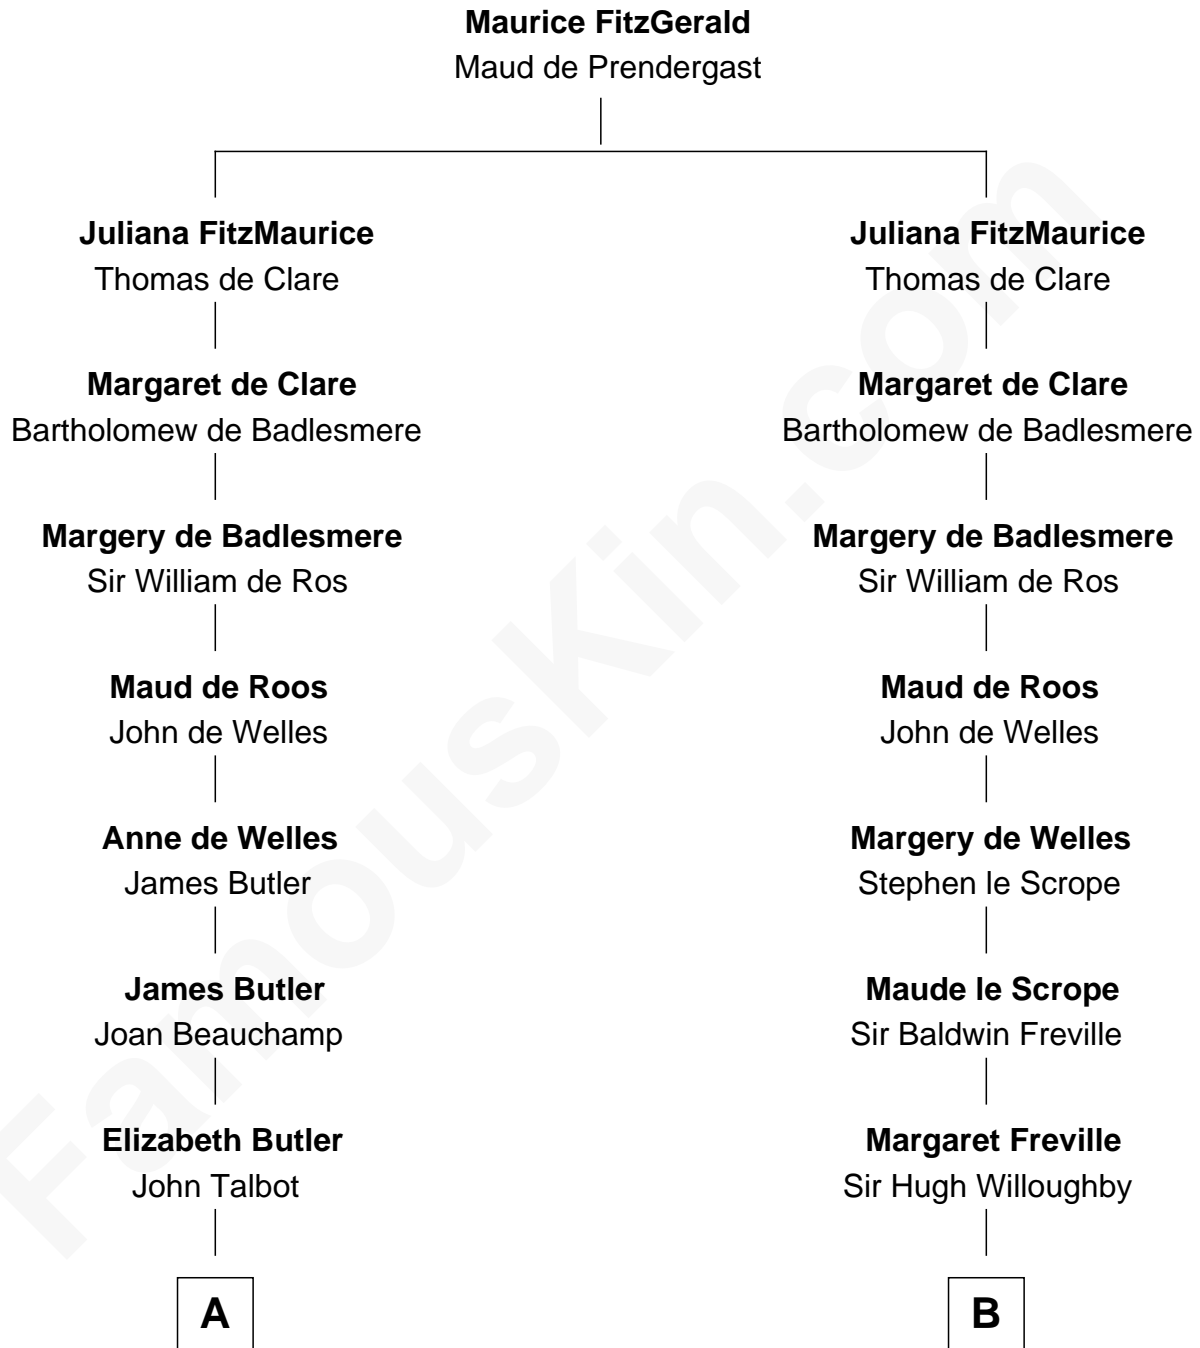

FamousKin.com
Relationship Chart of
Norman Rockwell
American Artist

20th cousin 1 time removed of
Lucretia (Rudolph) Garfield
First Lady of President James Garfield

C

Rachel Darling
Runa Rockwell

Samuel Darling Rockwell
Orilla Janes Sherman

John William Rockwell
Phebe Boyce Waring

Jarvis Waring Rockwell
Anne Mary Hill

Norman Rockwell
American Artist

D

John Greene
Azubah Ward

Lucretia Greene
Elijah Mason

Arabella Greene Mason
Zebulon Rudolph

Lucretia (Rudolph) Garfield
First Lady of James Garfield

FamousKin.com