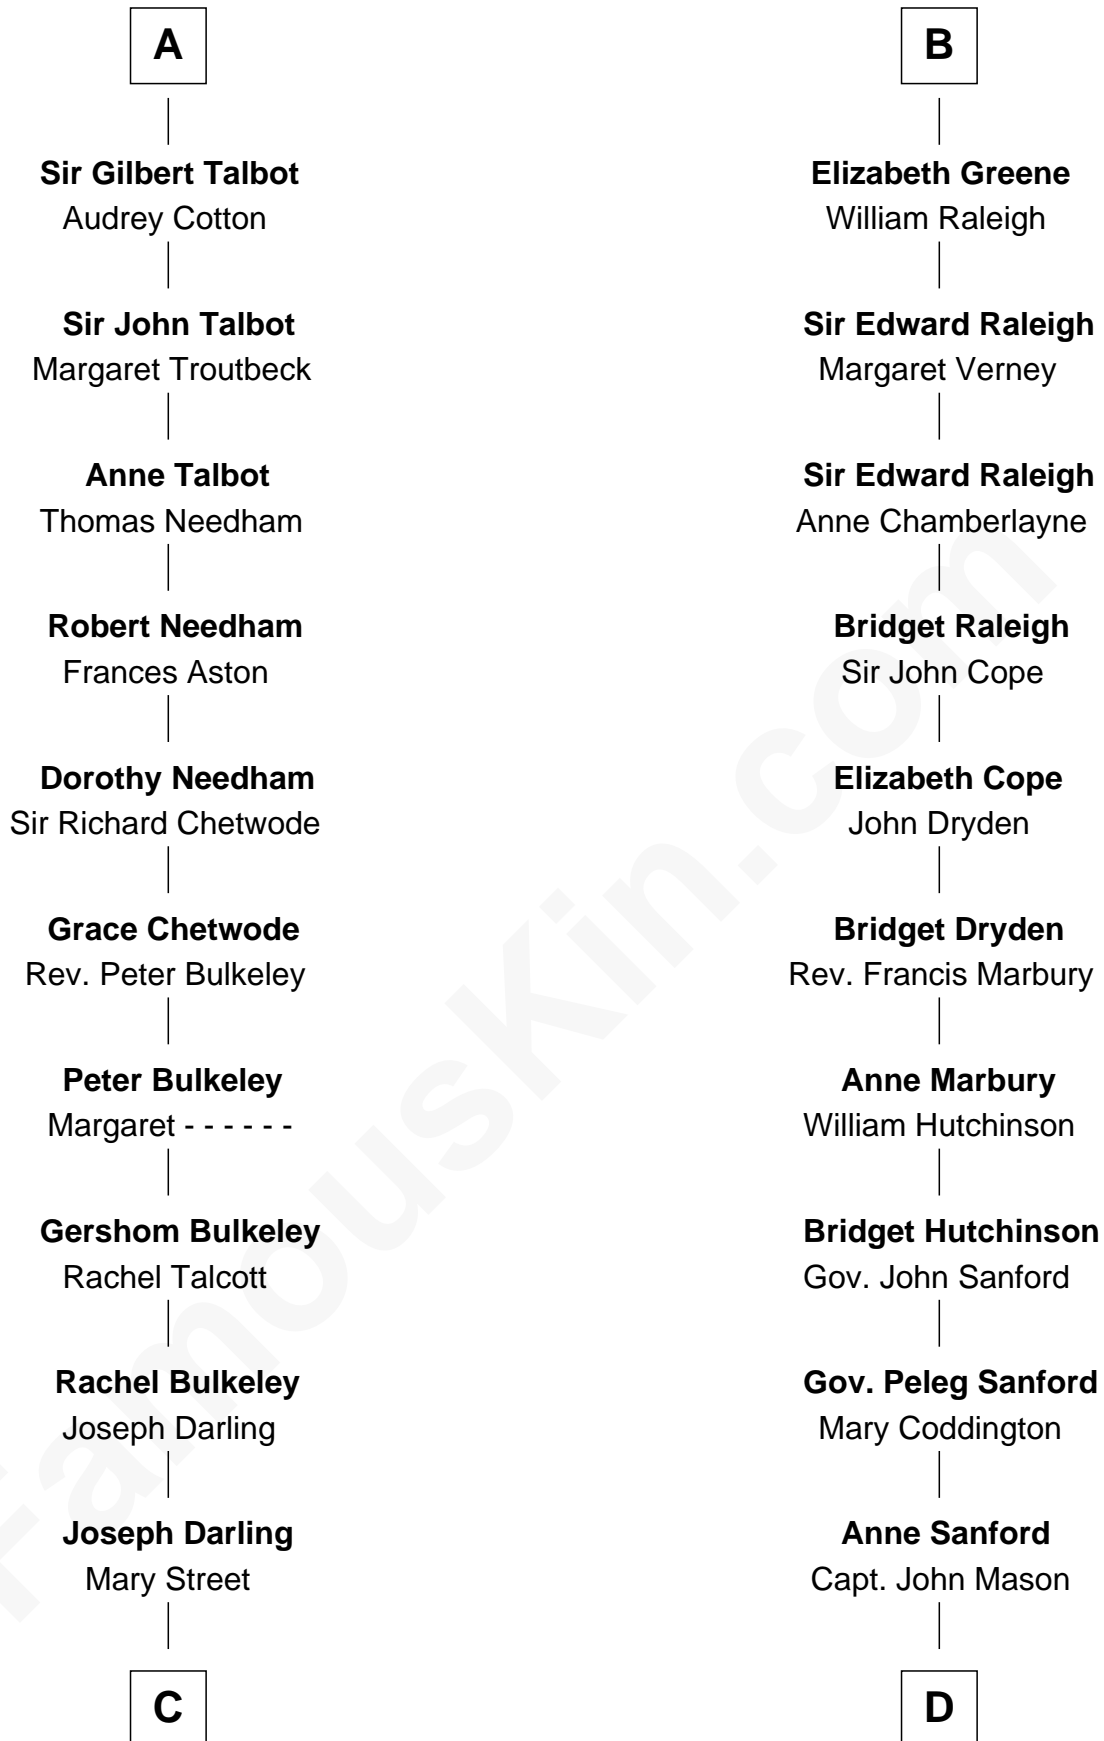

FamousKin.com
Relationship Chart of
Norman Rockwell
American Artist

20th cousin 1 time removed of
Lucretia (Rudolph) Garfield
First Lady of President James Garfield

Ferdinand III, King of Castile
 Joanna of Ponthieu

C

Rachel Darling
Runa Rockwell

Samuel Darling Rockwell
Orilla Janes Sherman

John William Rockwell
Phebe Boyce Waring

Jarvis Waring Rockwell
Anne Mary Hill

Norman Rockwell
American Artist

D

Peleg Sanford Mason
Mary Stanton

Elijah Mason
Lucretia Greene

Arabella Greene Mason
Zebulon Rudolph

Lucretia (Rudolph) Garfield
First Lady of James Garfield

FamousKin.com