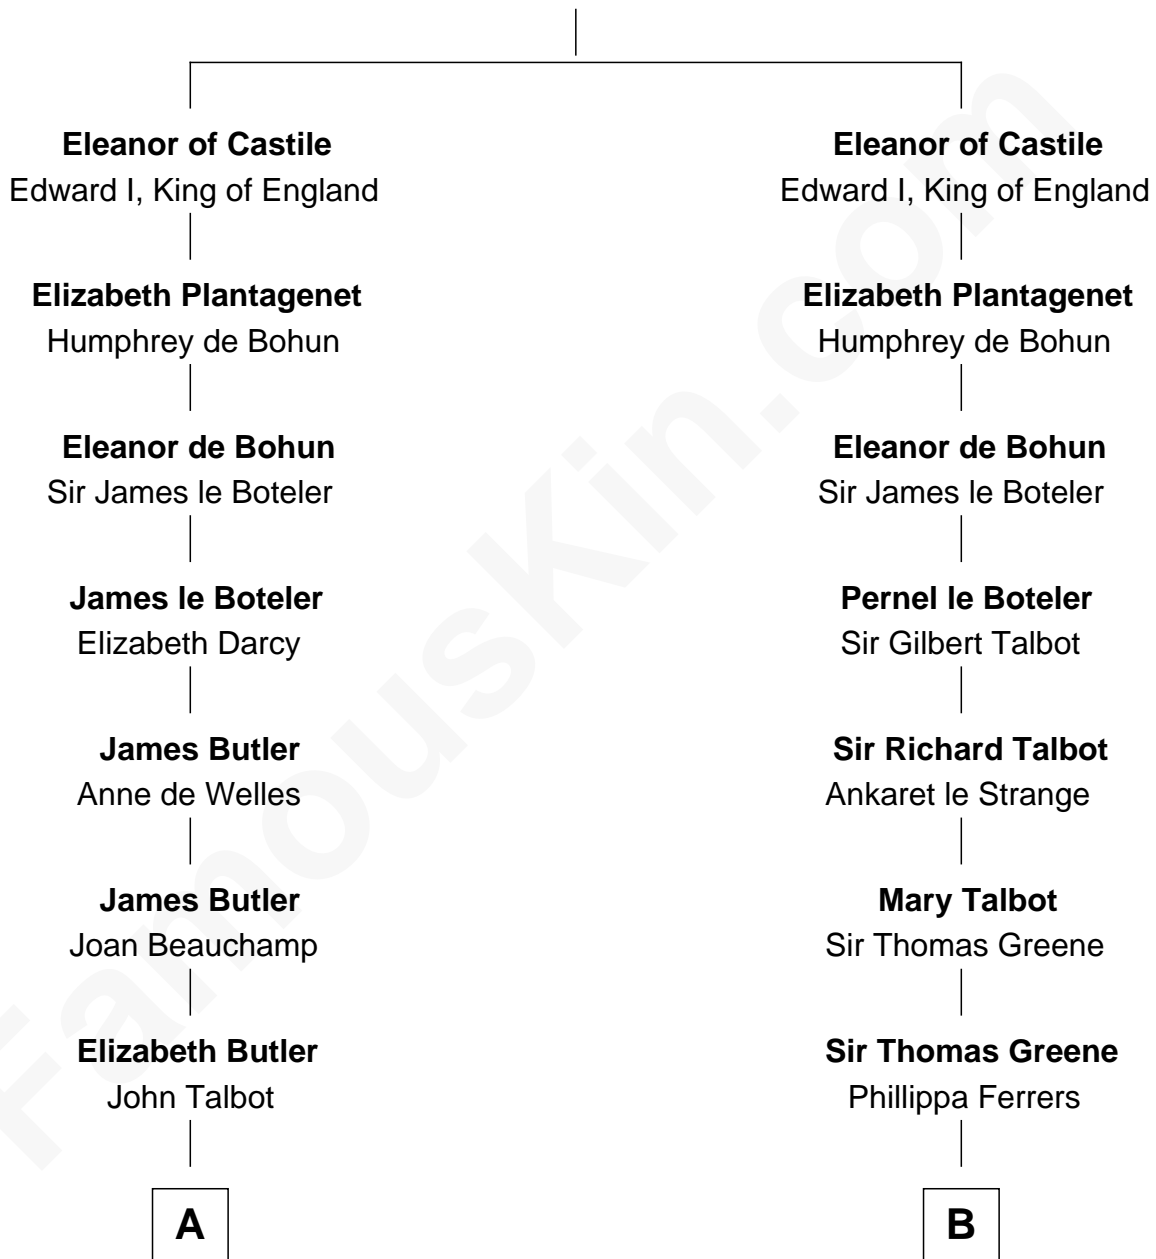

FamousKin.com
Relationship Chart of
Norman Rockwell
American Artist

20th cousin 1 time removed of
Lucretia (Rudolph) Garfield
First Lady of President James Garfield

Ferdinand III, King of Castile
 Joanna of Ponthieu

C

Rachel Darling
Runa Rockwell

Samuel Darling Rockwell
Orilla Janes Sherman

John William Rockwell
Phebe Boyce Waring

Jarvis Waring Rockwell
Anne Mary Hill

Norman Rockwell
American Artist

D

Peleg Sanford Mason
Mary Stanton

Elijah Mason
Lucretia Greene

Arabella Greene Mason
Zebulon Rudolph

Lucretia (Rudolph) Garfield
First Lady of James Garfield

FamousKin.com