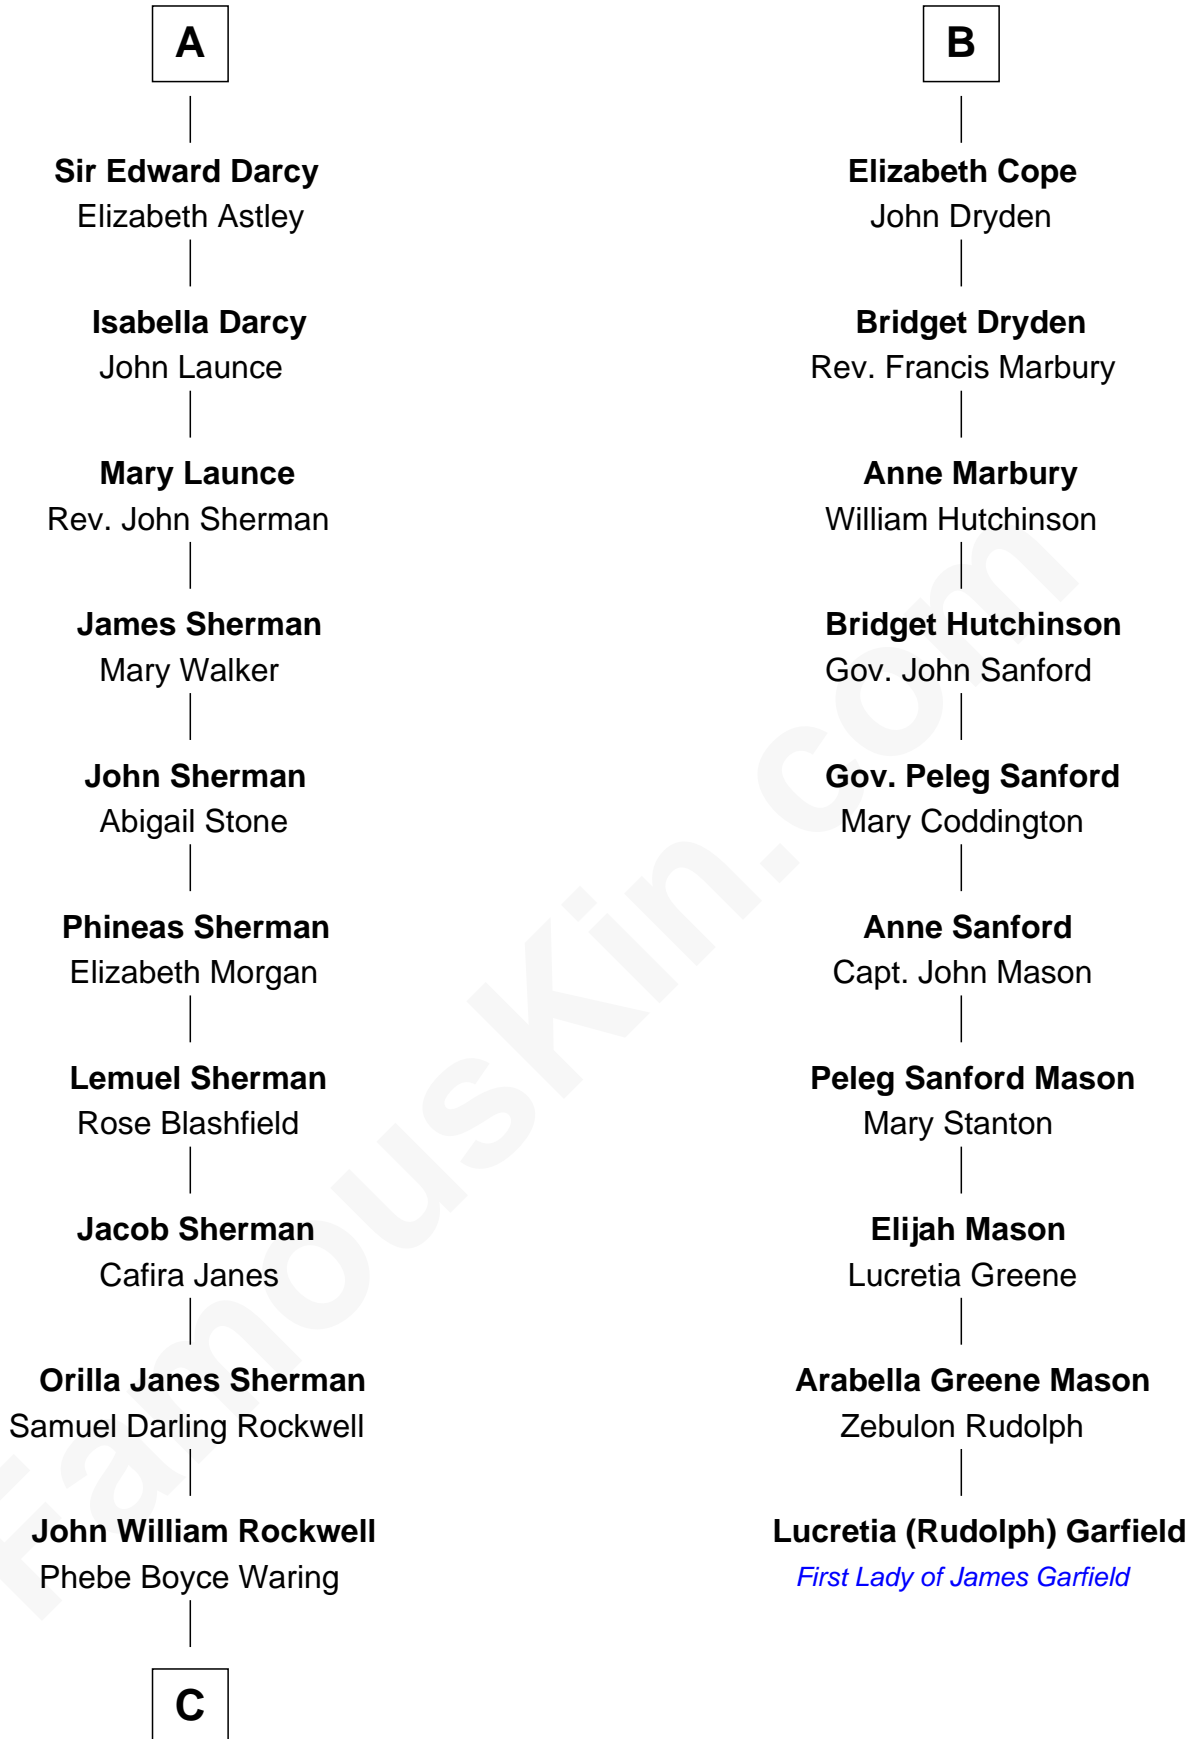

FamousKin.com

Relationship Chart of

Norman Rockwell

American Artist

16th cousin 2 times removed of

Lucretia (Rudolph) Garfield

First Lady of President James Garfield

Sir Gilbert Talbot

Sir Richard Talbot

Ankaret le Strange

Mary Talbot

Sir Thomas Greene

Sir Thomas Greene

Phillippa Ferrers

Elizabeth Greene

William Raleigh

Sir Edward Raleigh

Margaret Verney

Sir Edward Raleigh

Anne Chamberlayne

Bridget Raleigh

Sir John Cope

B

C

—
Jarvis Waring Rockwell

Anne Mary Hill

—
Norman Rockwell

American Artist

FamousKin.com