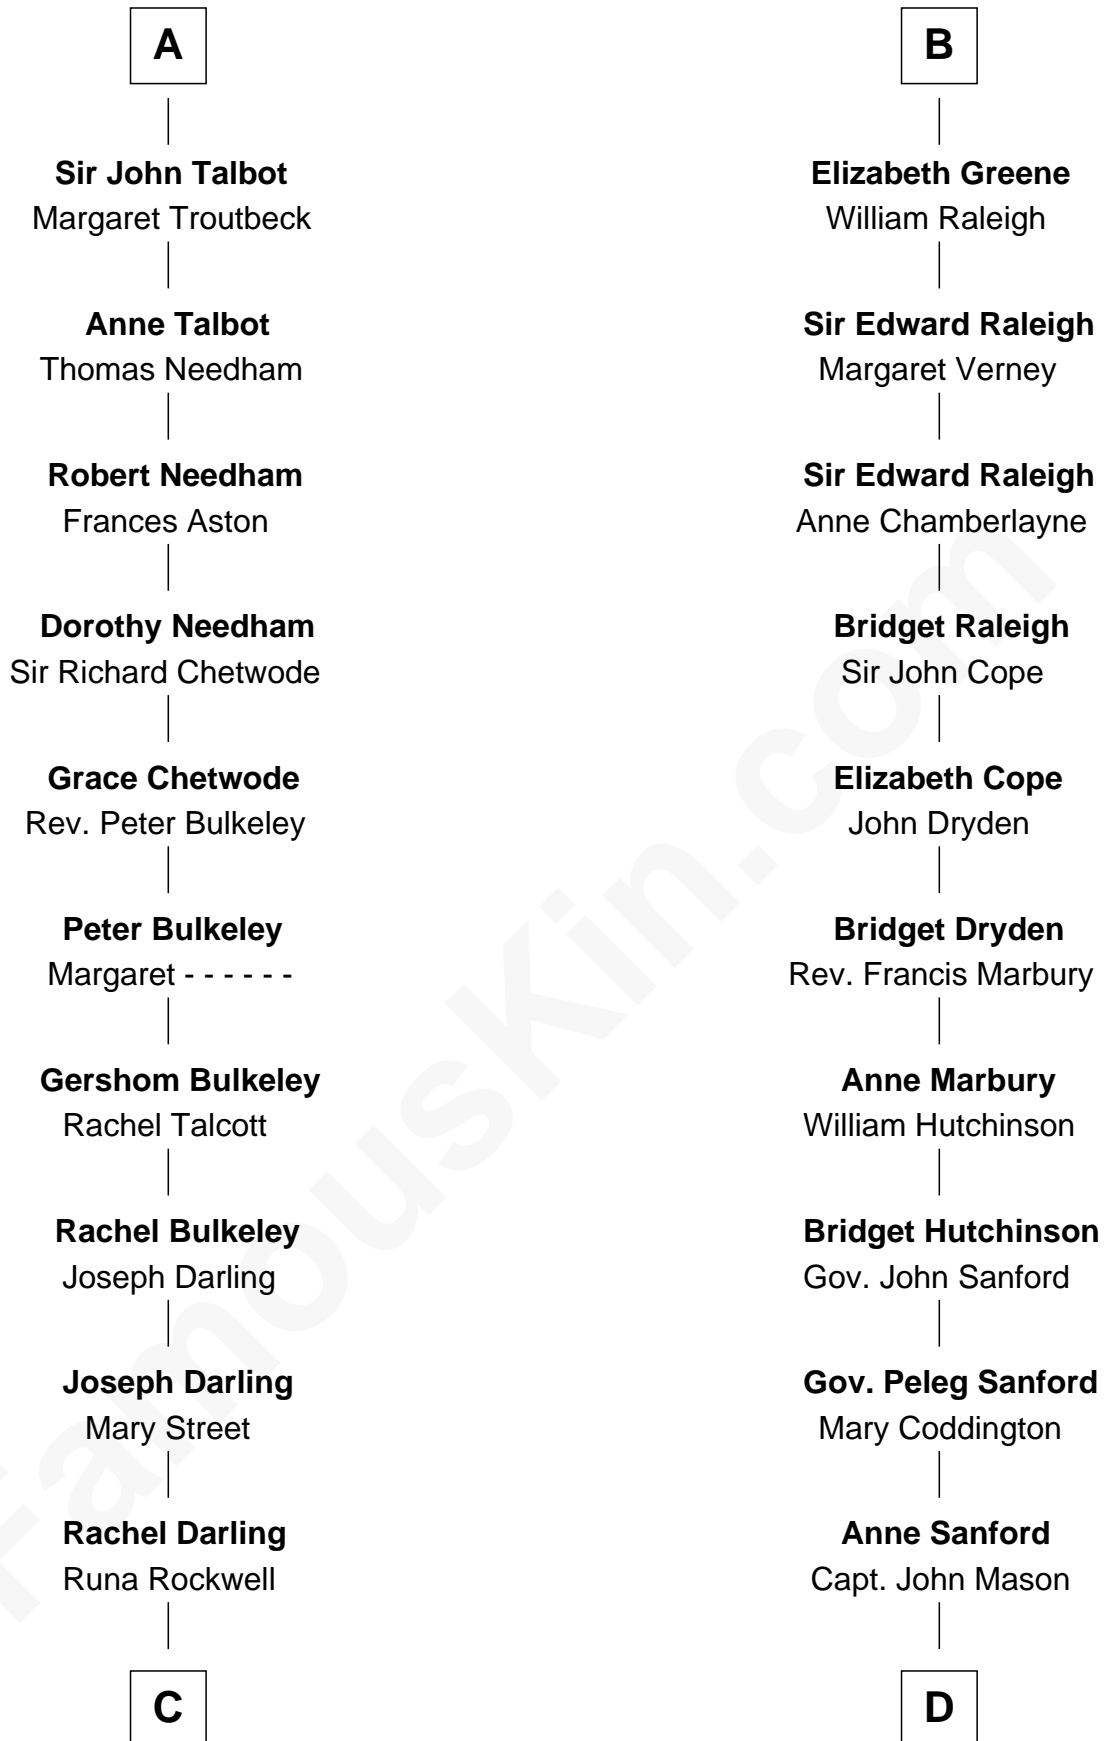

FamousKin.com

Relationship Chart of

Norman Rockwell

American Artist

20th cousin of

Lucretia (Rudolph) Garfield

First Lady of President James Garfield

C

Samuel Darling Rockwell

Orilla Janes Sherman

John William Rockwell

Phebe Boyce Waring

Jarvis Waring Rockwell

Anne Mary Hill

Norman Rockwell

American Artist