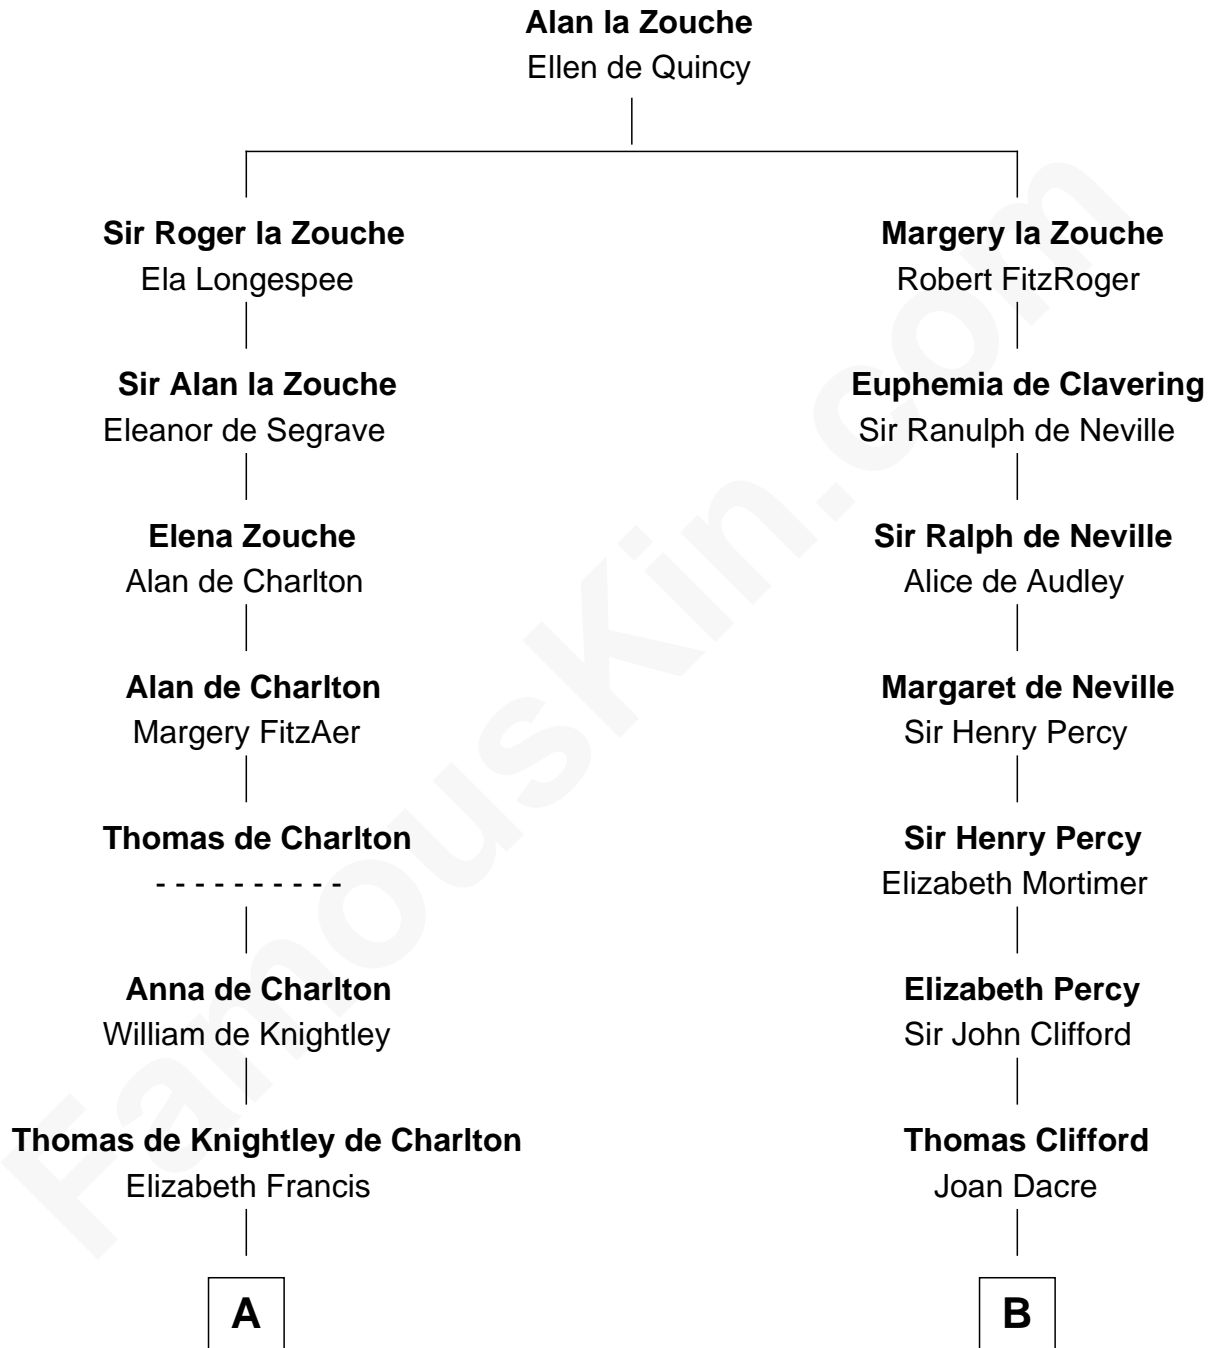

## Relationship Chart of

### Norman Rockwell

American Artist

MAYFLOWER

13th cousin 8 times removed of

**Richard More**

(c1614 - c1696) Mayflower passenger 1620

**C**

—  
**Rachel Darling**  
Runa Rockwell

—  
**Samuel Darling Rockwell**  
Orilla Janes Sherman

—  
**John William Rockwell**  
Phebe Boyce Waring

—  
**Jarvis Waring Rockwell**  
Anne Mary Hill

—  
**Norman Rockwell**  
*American Artist*

FamousKin.com