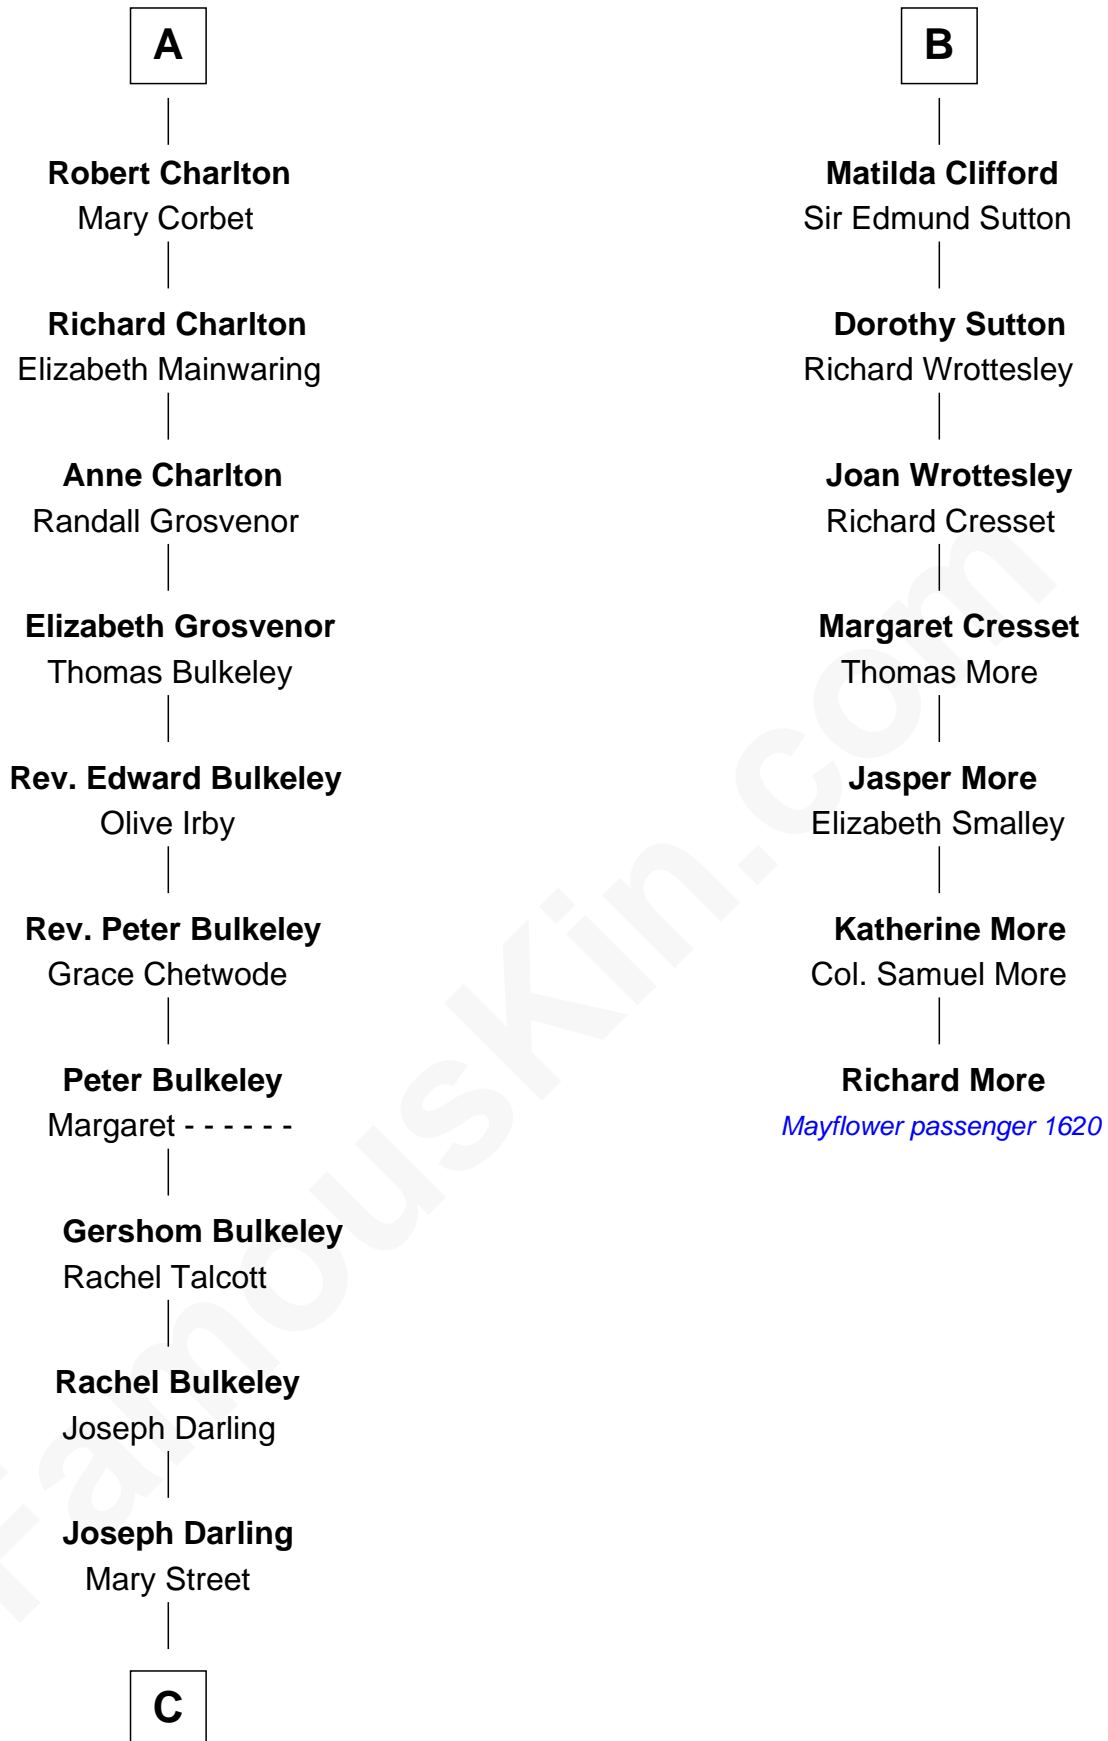

## Relationship Chart of

### Norman Rockwell

American Artist

MAYFLOWER

13th cousin 8 times removed of

**Richard More**

(c1614 - c1696) Mayflower passenger 1620

**C**

—  
**Rachel Darling**  
Runa Rockwell

—  
**Samuel Darling Rockwell**  
Orilla Janes Sherman

—  
**John William Rockwell**  
Phebe Boyce Waring

—  
**Jarvis Waring Rockwell**  
Anne Mary Hill

—  
**Norman Rockwell**  
*American Artist*

FamousKin.com