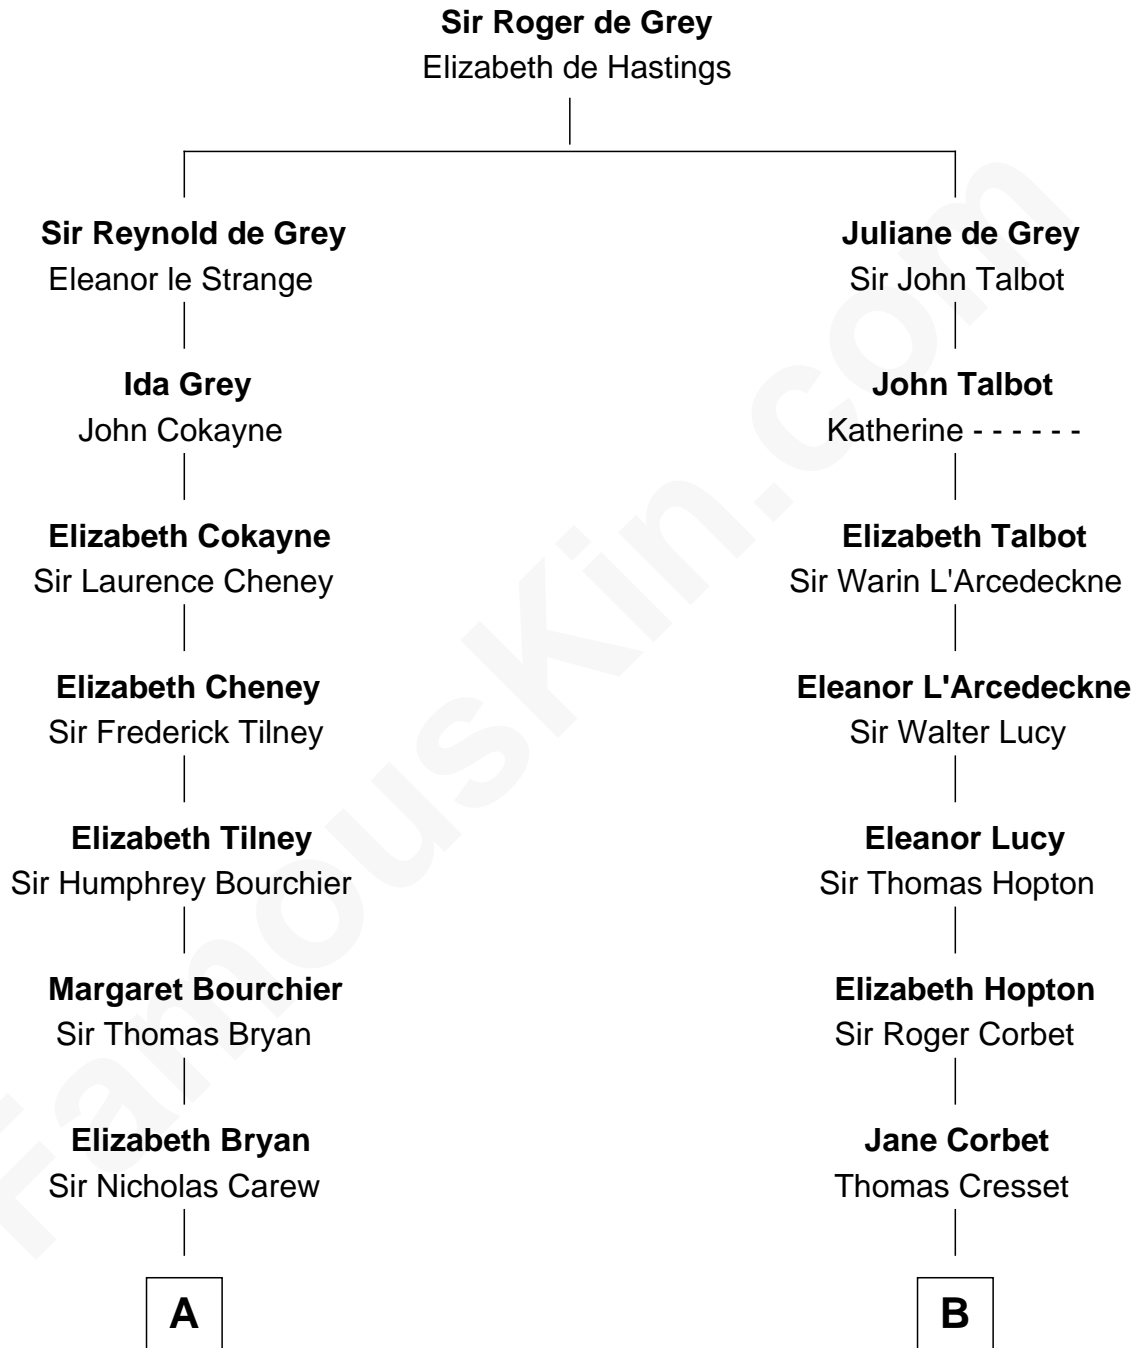

## Relationship Chart of

### Norman Rockwell

American Artist

MAYFLOWER

11th cousin 8 times removed of

**Richard More**

(c1614 - c1696) Mayflower passenger 1620

C

John William Rockwell

Phebe Boyce Waring

Jarvis Waring Rockwell

Anne Mary Hill

Norman Rockwell

*American Artist*

FamousKin.com