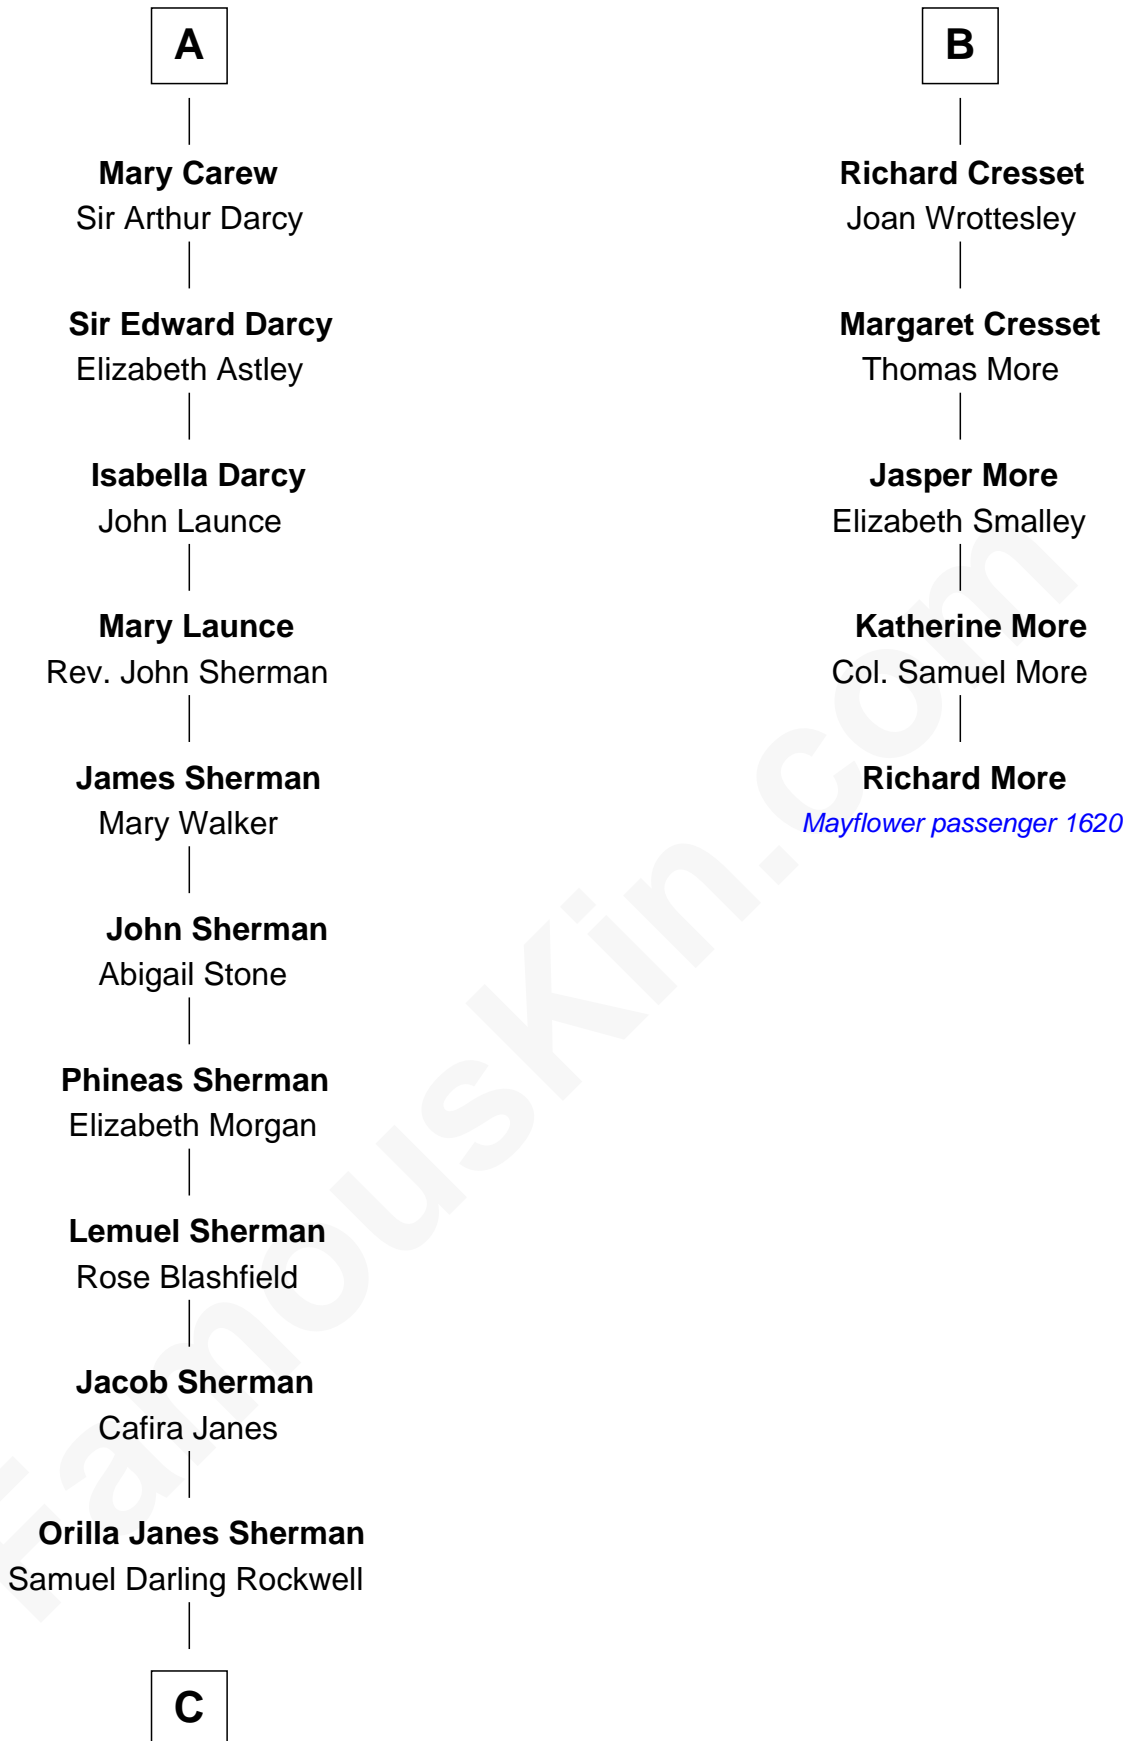

## Relationship Chart of

### Norman Rockwell

American Artist

MAYFLOWER

11th cousin 8 times removed of

**Richard More**

(c1614 - c1696) Mayflower passenger 1620

C

John William Rockwell

Phebe Boyce Waring

Jarvis Waring Rockwell

Anne Mary Hill

Norman Rockwell

*American Artist*

FamousKin.com