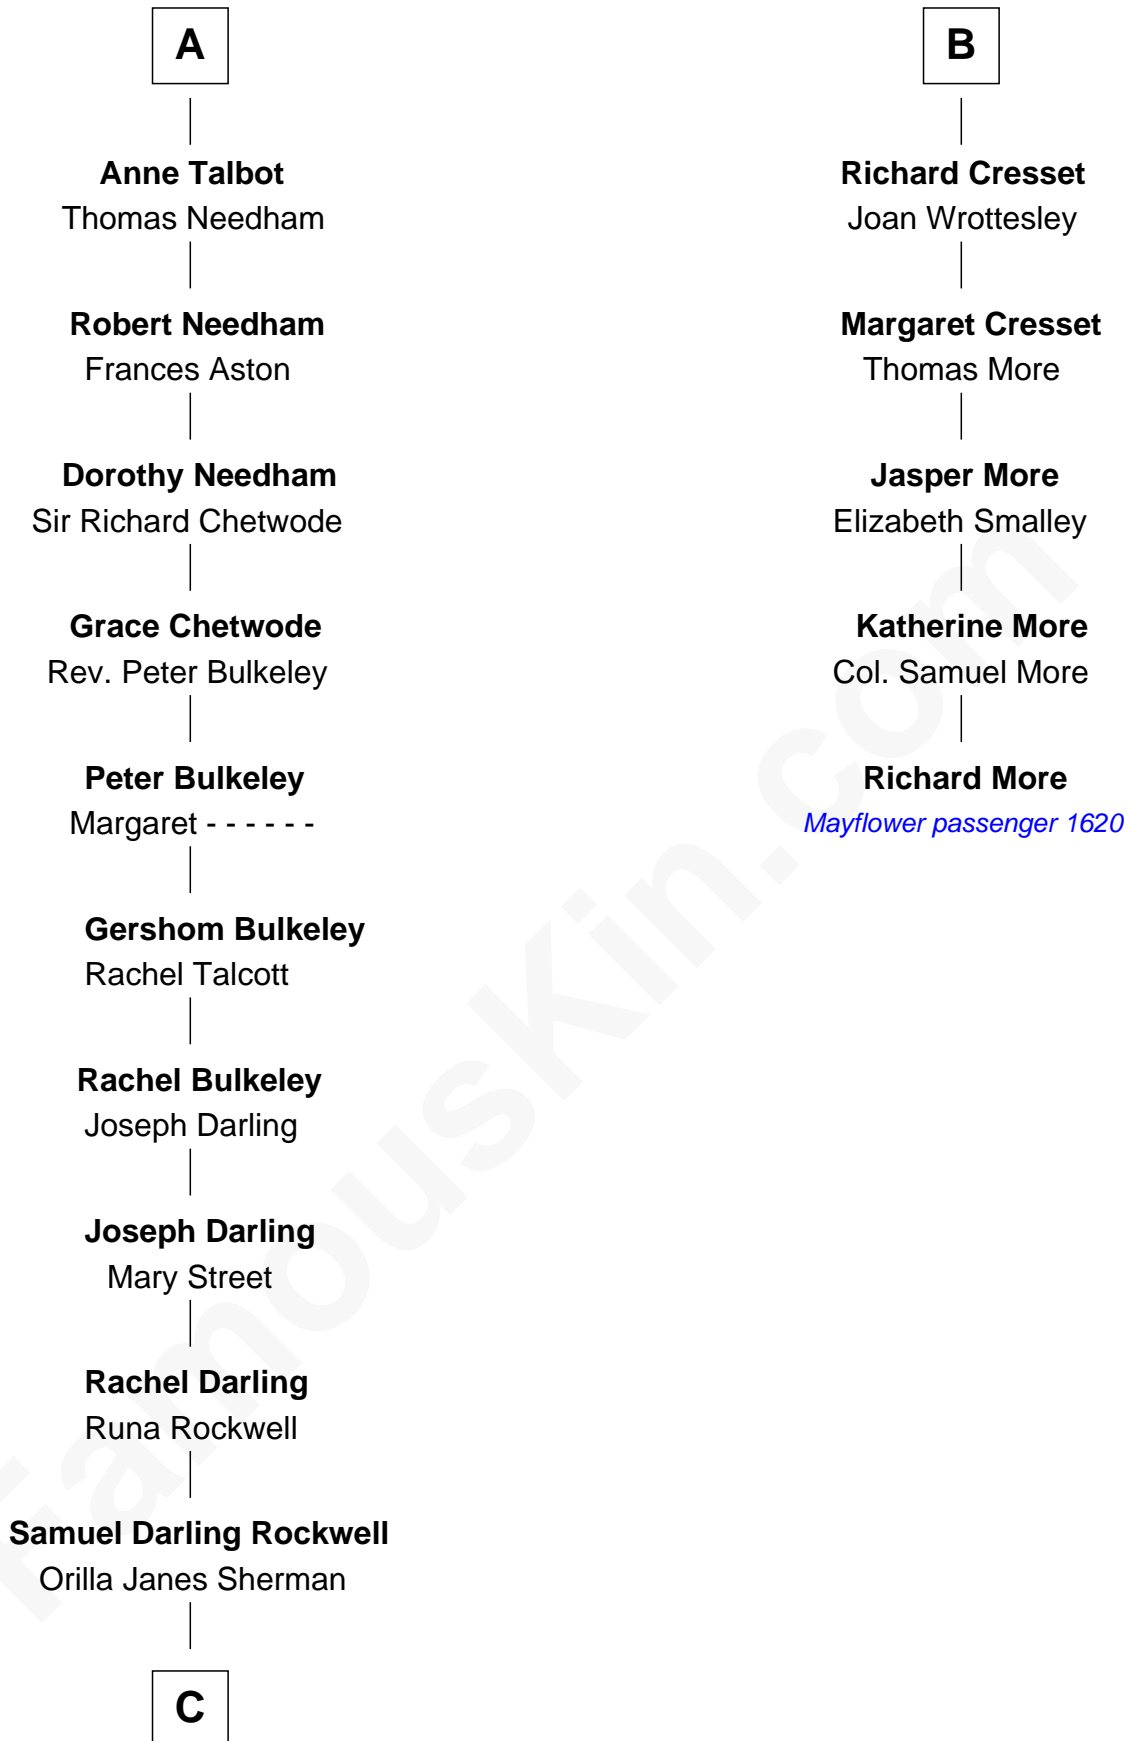

## Relationship Chart of

### Norman Rockwell

American Artist

11th cousin 8 times removed of

**Richard More**

(c1614 - c1696) Mayflower passenger 1620

MAYFLOWER

C

John William Rockwell

Phebe Boyce Waring

Jarvis Waring Rockwell

Anne Mary Hill

Norman Rockwell

*American Artist*

FamousKin.com