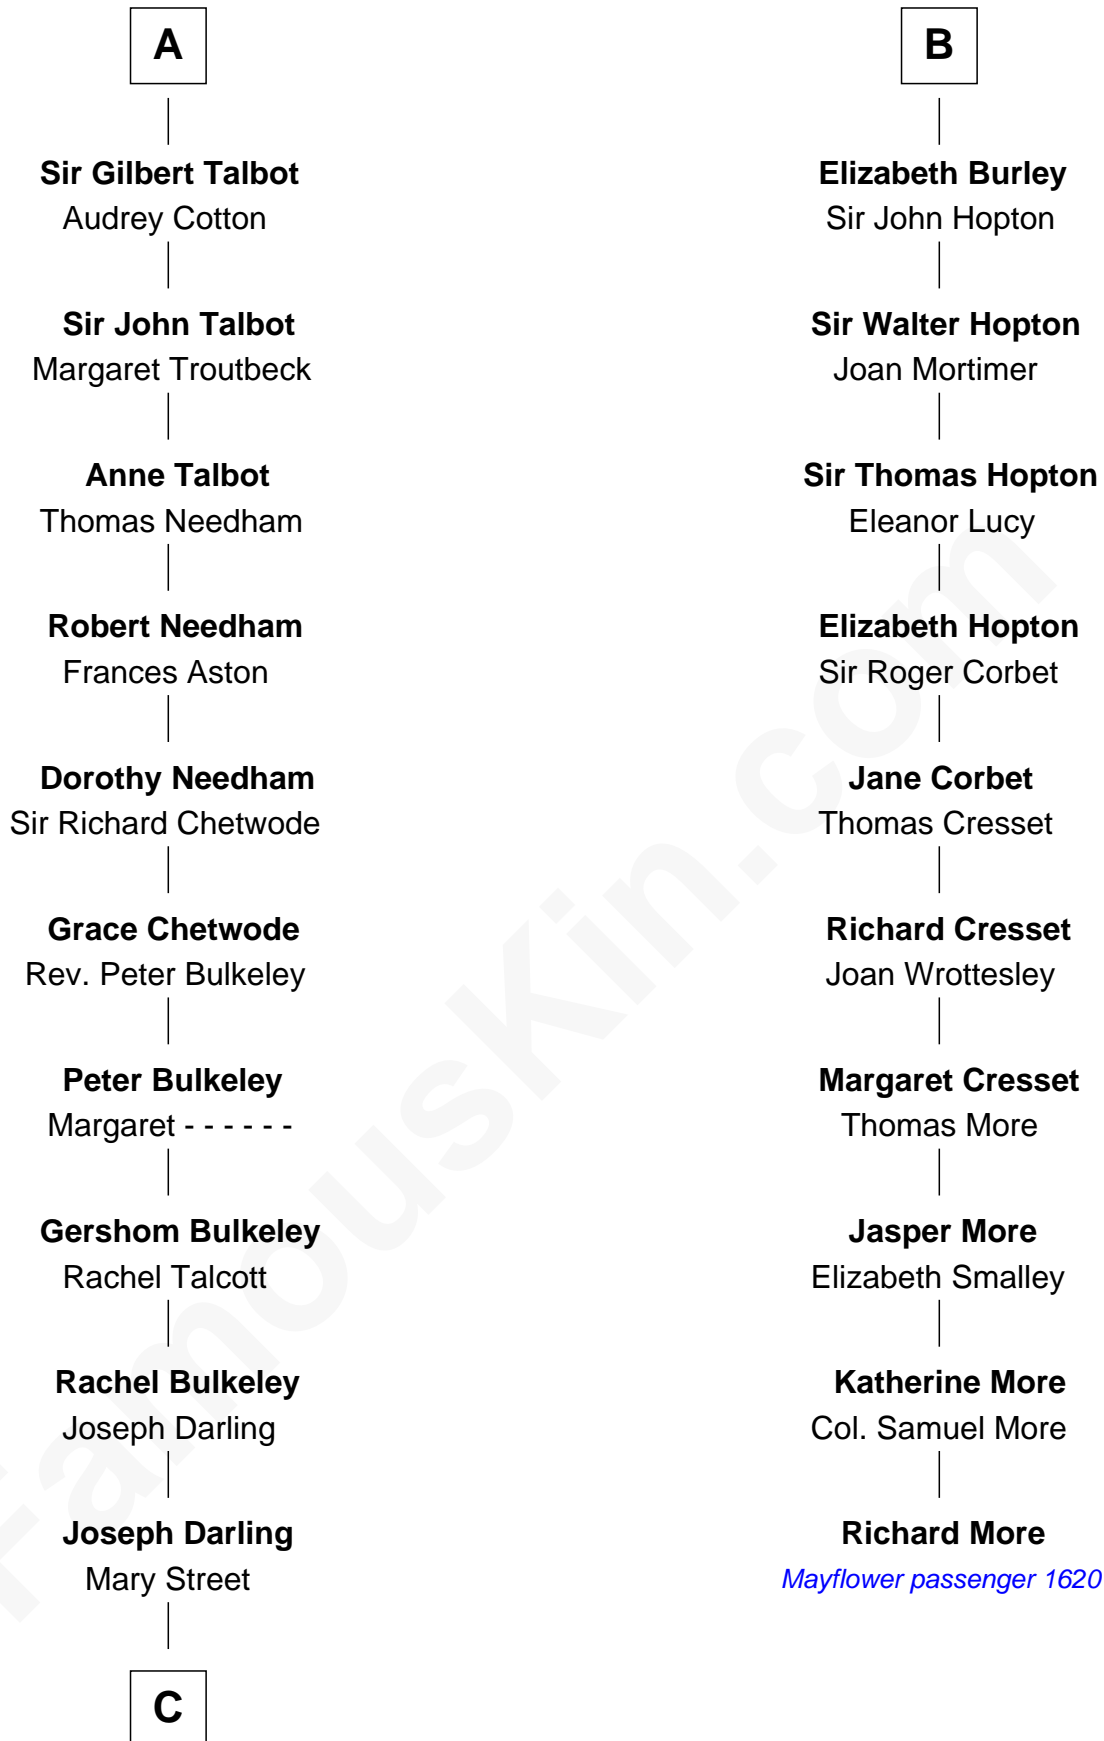

FamousKin.com

Relationship Chart of

Norman Rockwell

American Artist

MAYFLOWER

16th cousin 5 times removed of

Richard More

(c1614 - c1696) Mayflower passenger 1620

Sir Humphrey de Bohun

Eleanor de Braiose

C

—
Rachel Darling
Runa Rockwell

—
Samuel Darling Rockwell
Orilla Janes Sherman

—
John William Rockwell
Phebe Boyce Waring

—
Jarvis Waring Rockwell
Anne Mary Hill

—
Norman Rockwell
American Artist