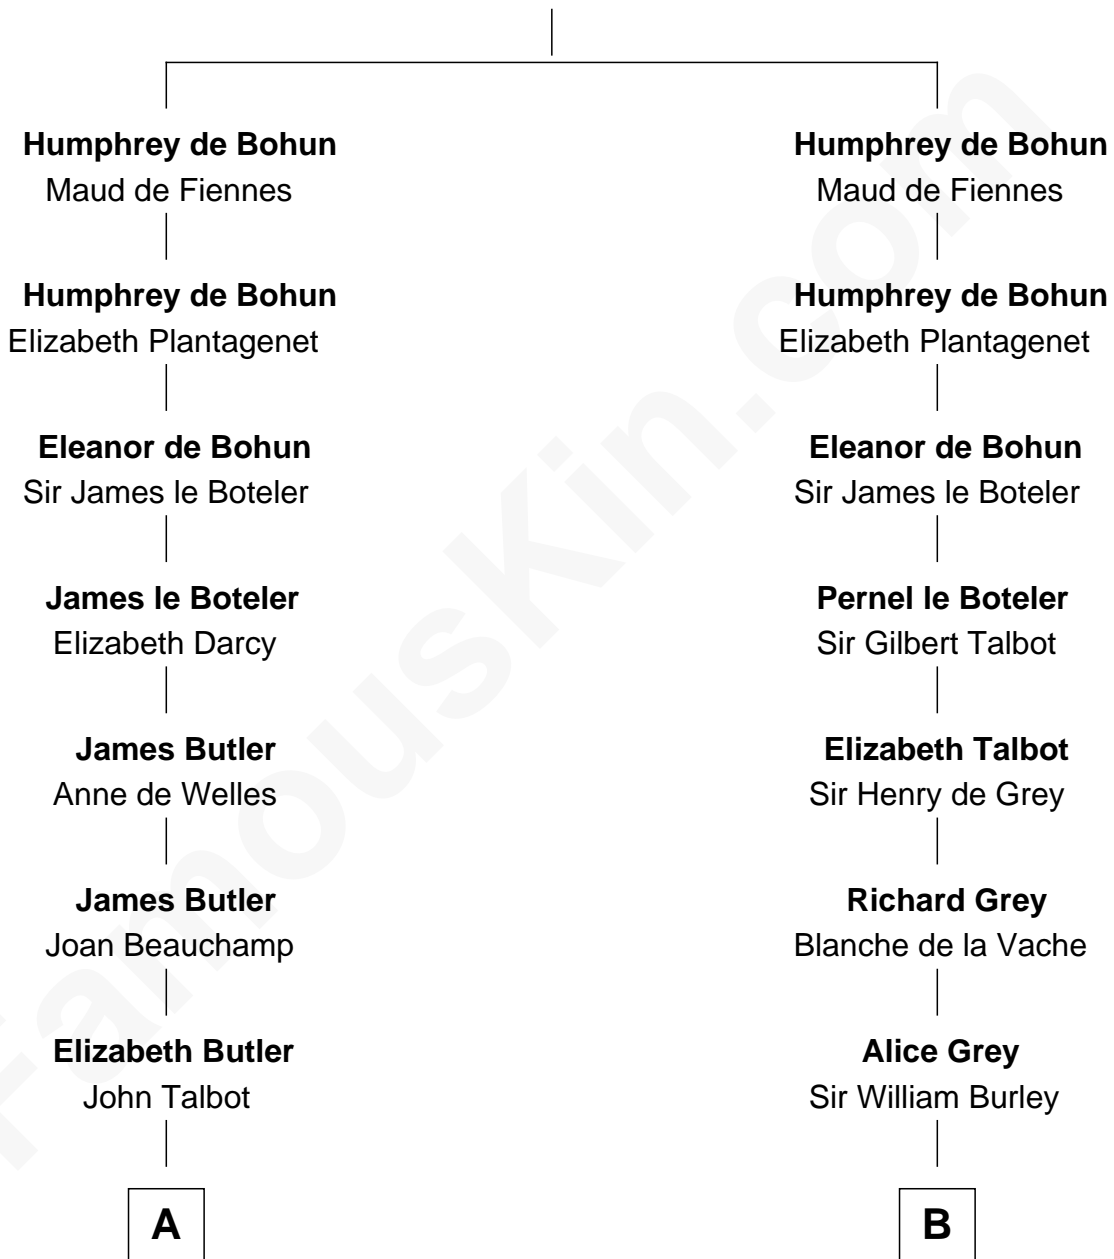

FamousKin.com

Relationship Chart of

Norman Rockwell

American Artist

MAYFLOWER

16th cousin 5 times removed of

Richard More

(c1614 - c1696) Mayflower passenger 1620

Sir Humphrey de Bohun

Eleanor de Braiose

C

—
Rachel Darling
Runa Rockwell

—
Samuel Darling Rockwell
Orilla Janes Sherman

—
John William Rockwell
Phebe Boyce Waring

—
Jarvis Waring Rockwell
Anne Mary Hill

—
Norman Rockwell
American Artist