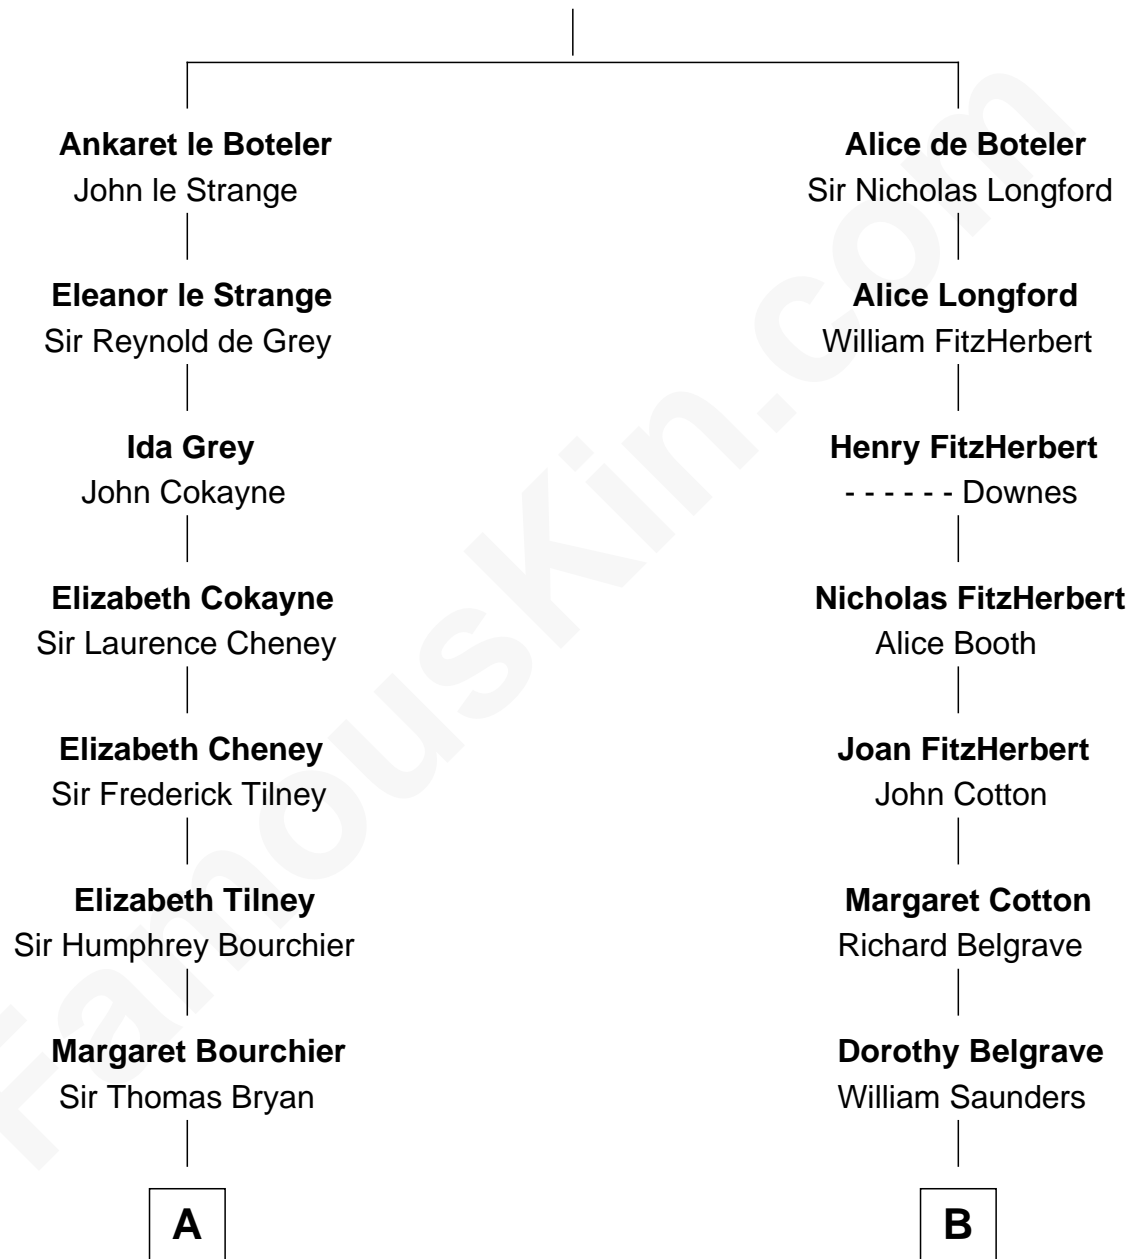

FamousKin.com
Relationship Chart of
Norman Rockwell
American Artist

19th cousin 1 time removed of
Calvin Coolidge
30th U.S. President

Sir William de Boteler
 Ela Herdeburgh

C

Orilla Janes Sherman
Samuel Darling Rockwell

John William Rockwell
Phebe Boyce Waring

Jarvis Waring Rockwell
Anne Mary Hill

Norman Rockwell
American Artist

D

Hiram Dunlap Moor
Abigail Pinney Franklin

Victoria Josephine Moor
Col. John Calvin Coolidge

Calvin Coolidge
30th U.S. President