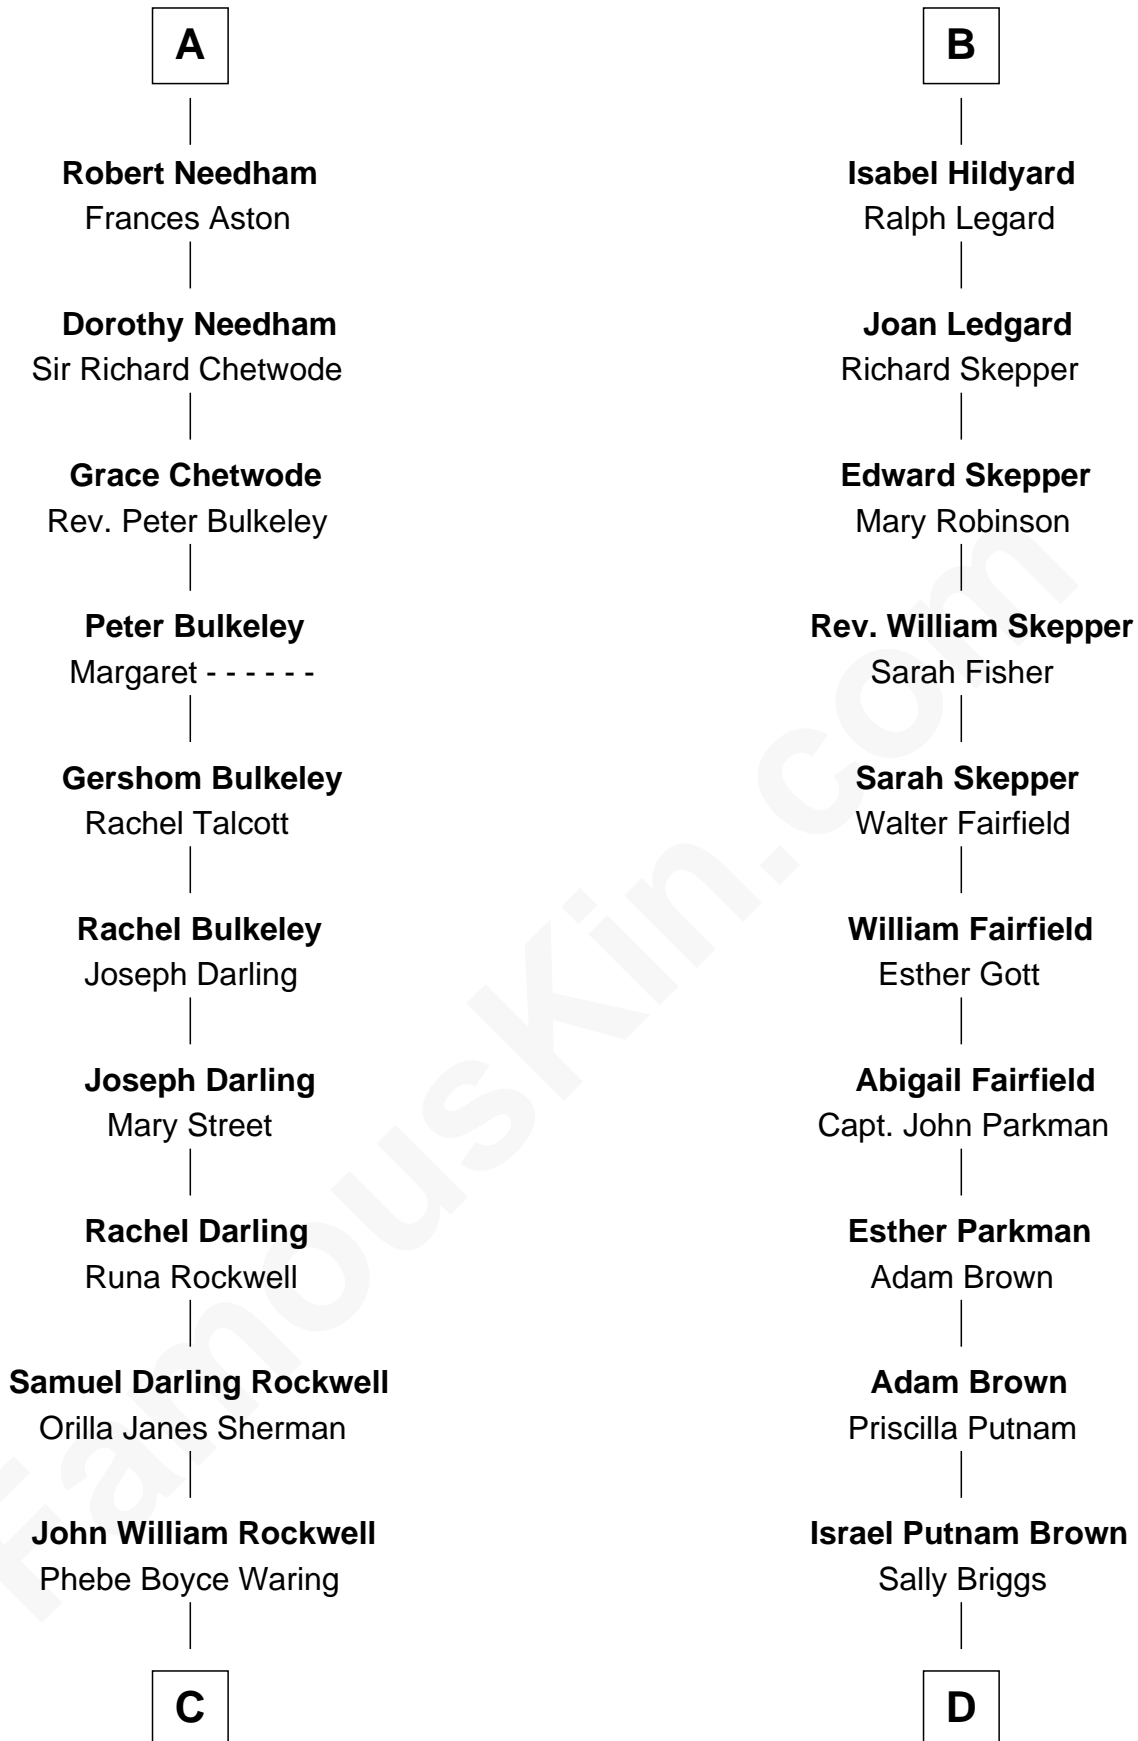

FamousKin.com

Relationship Chart of

Norman Rockwell

American Artist

18th cousin 2 times removed of

Calvin Coolidge
30th U.S. President

C

Jarvis Waring Rockwell

Anne Mary Hill

Norman Rockwell

American Artist

D

Sally Briggs Brown

Israel Chase Brewer

Sarah Almeda Brewer

Calvin Galusha Coolidge

Col. John Calvin Coolidge

Victoria Josephine Moor

Calvin Coolidge

30th U.S. President

FamousKin.com