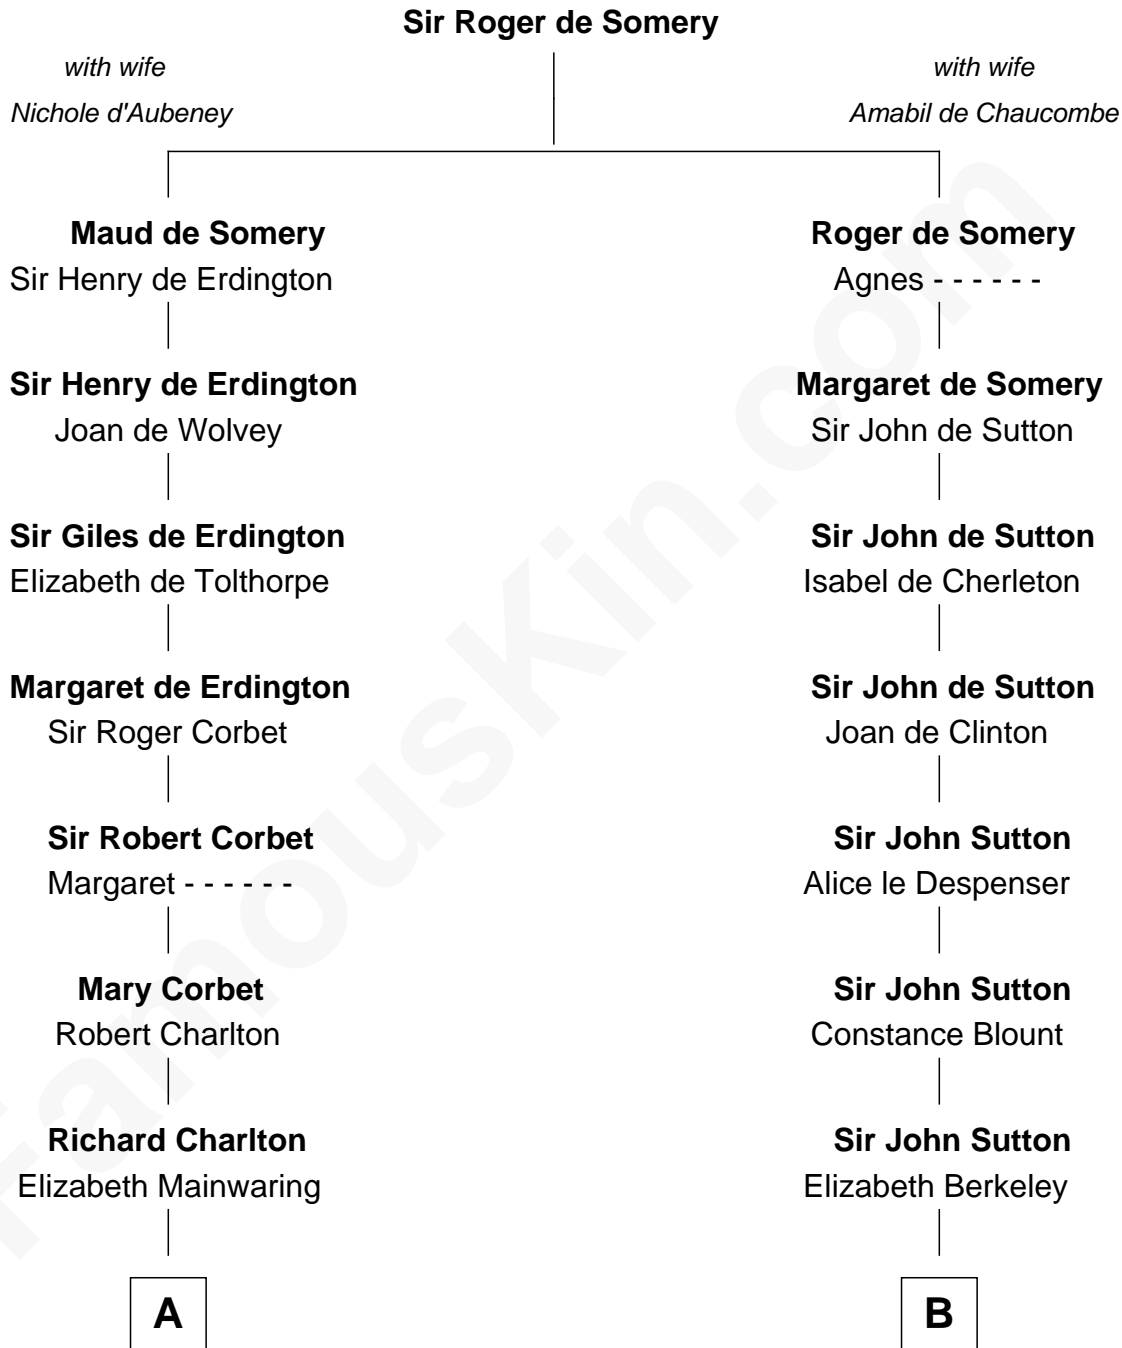

**FamousKin.com**  
**Relationship Chart of**  
**Norman Rockwell**  
*American Artist*

17th cousin 2 times removed of

**Bathsheba (Ruggles) Spooner**

*First woman executed for murder in U.S. by non-British government*

C

John William Rockwell

Phebe Boyce Waring

Jarvis Waring Rockwell

Anne Mary Hill

Norman Rockwell

*American Artist*

FamousKin.com