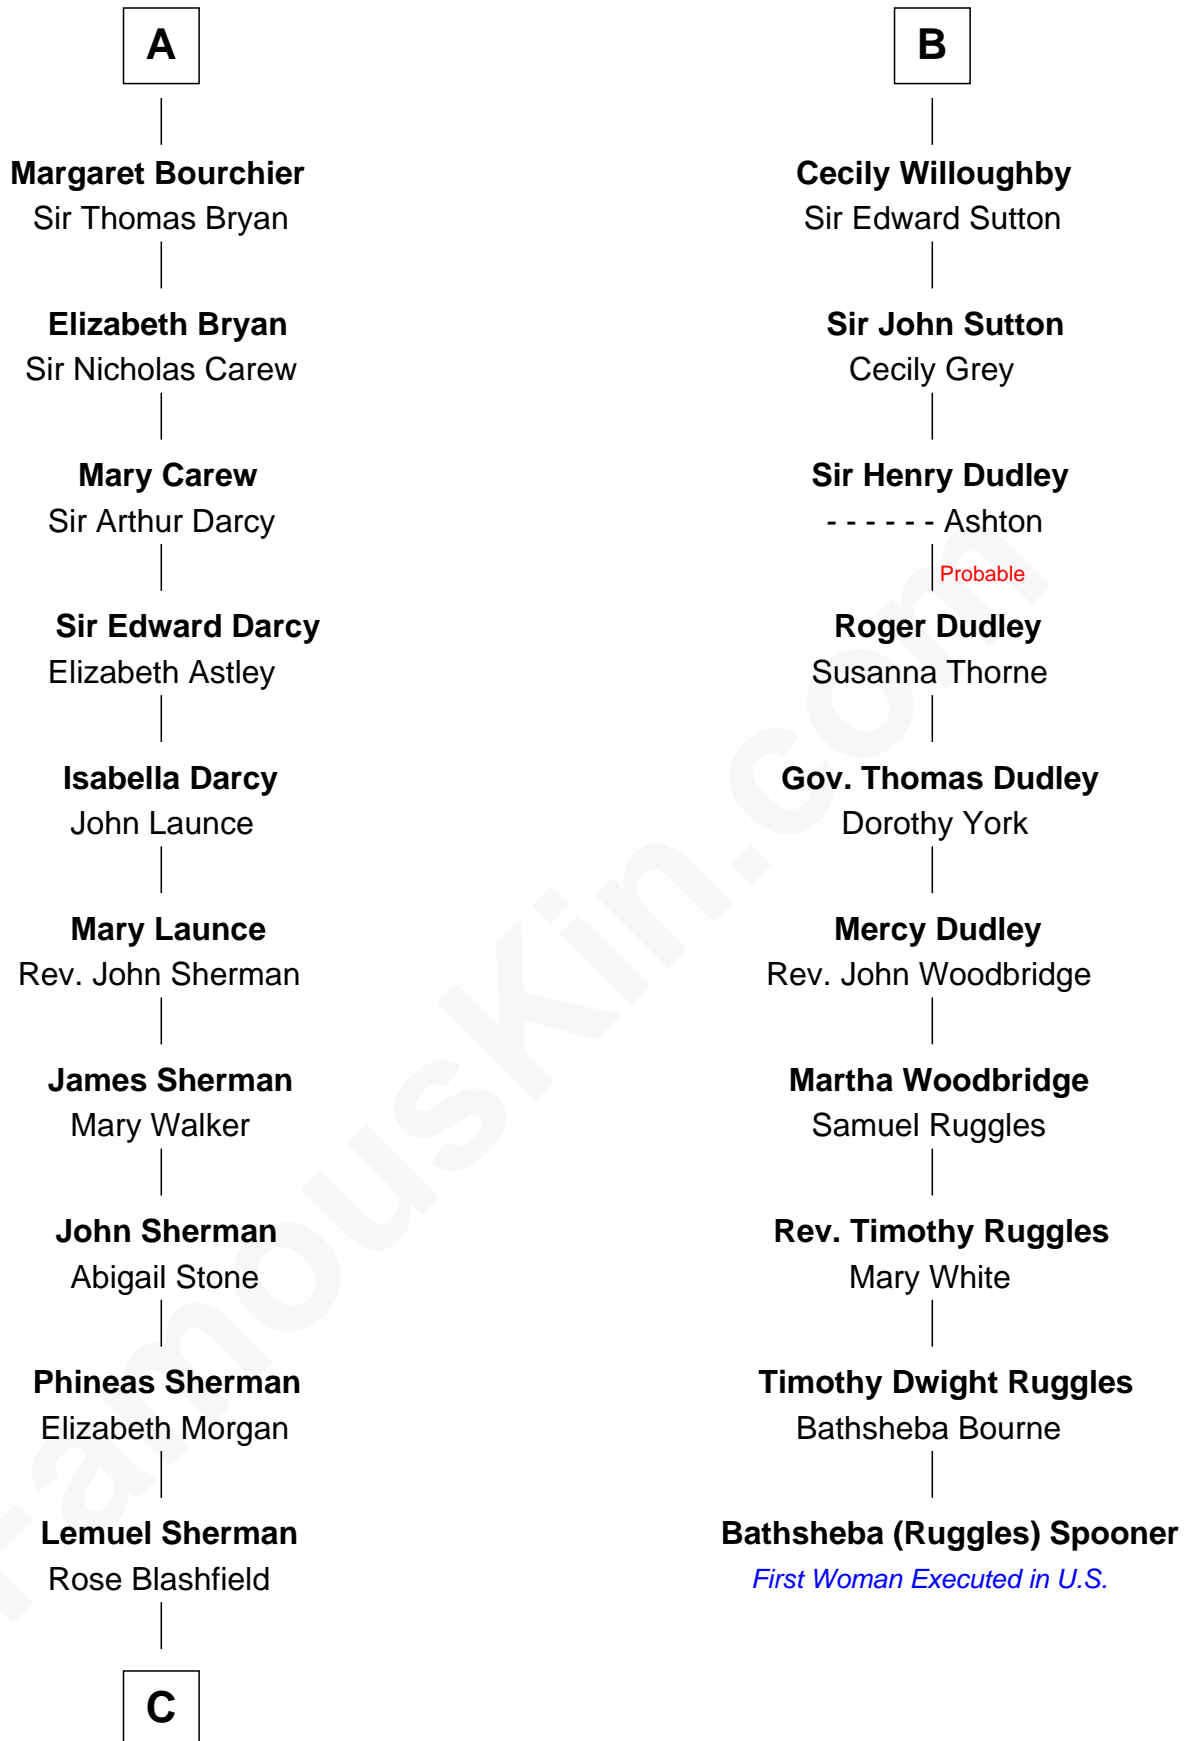

FamousKin.com

Relationship Chart of

Norman Rockwell

American Artist

16th cousin 5 times removed of

Bathsheba (Ruggles) Spooner

First woman executed for murder in U.S. by non-British government

C

—
Jacob Sherman

Cafira Janes

—
Orilla Janes Sherman
Samuel Darling Rockwell

—
John William Rockwell
Phebe Boyce Waring

—
Jarvis Waring Rockwell
Anne Mary Hill

—
Norman Rockwell
American Artist

FamousKin.com