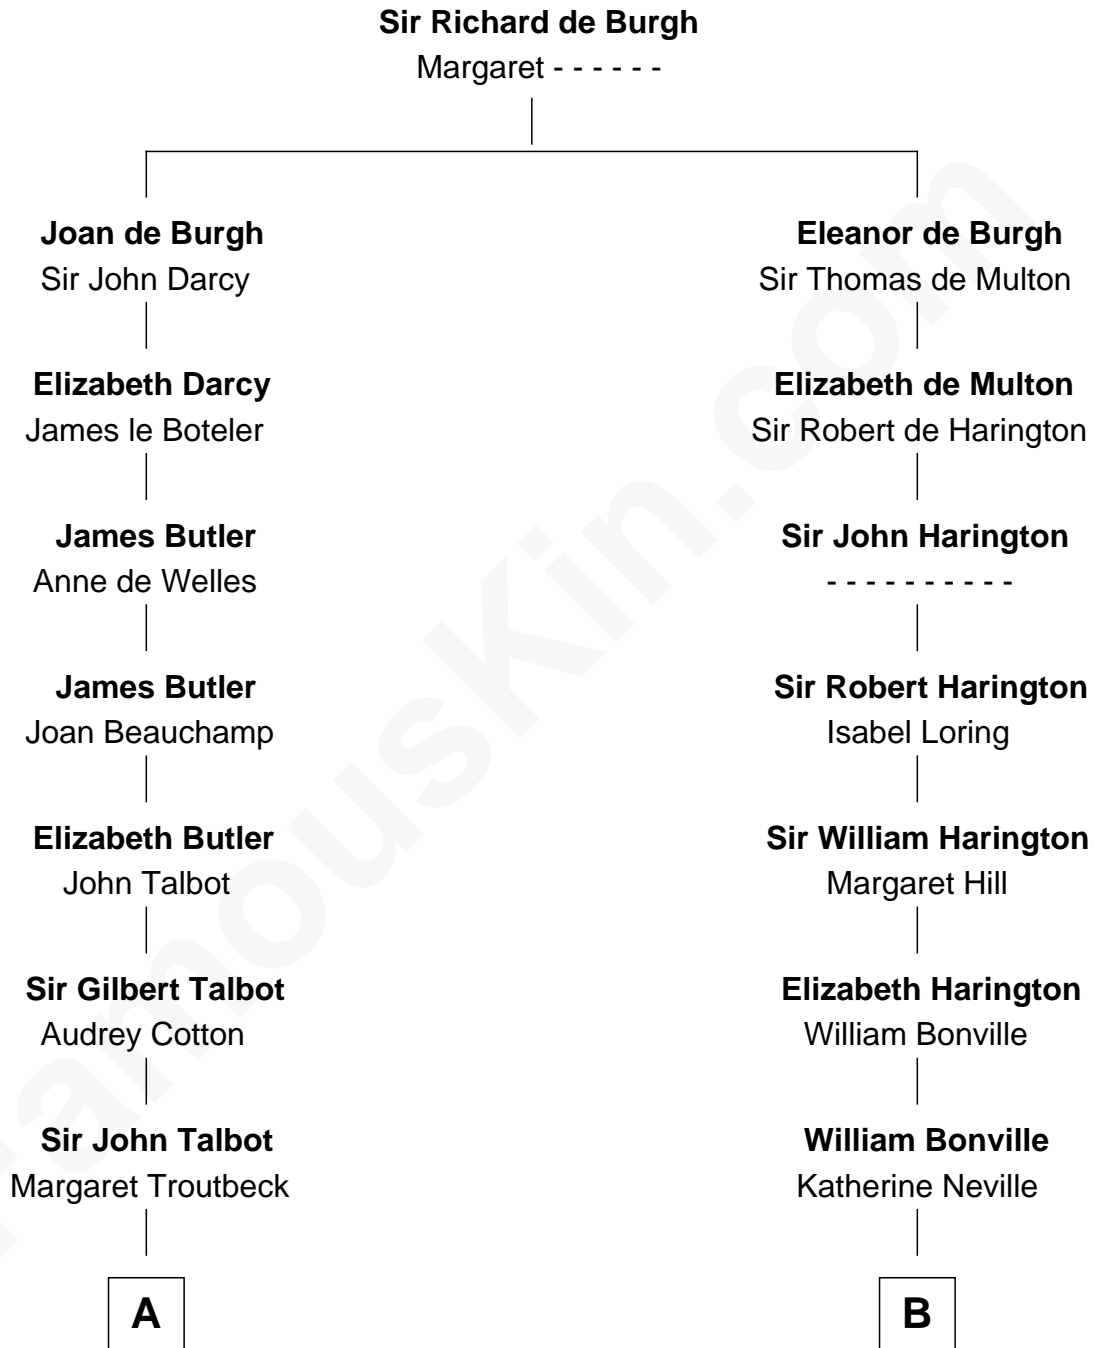

FamousKin.com
Relationship Chart of
Norman Rockwell
American Artist

16th cousin 3 times removed of

Bathsheba (Ruggles) Spooner

First woman executed for murder in U.S. by non-British government

C

—
John William Rockwell

Phebe Boyce Waring

—
Jarvis Waring Rockwell

Anne Mary Hill

—
Norman Rockwell

American Artist

FamousKin.com