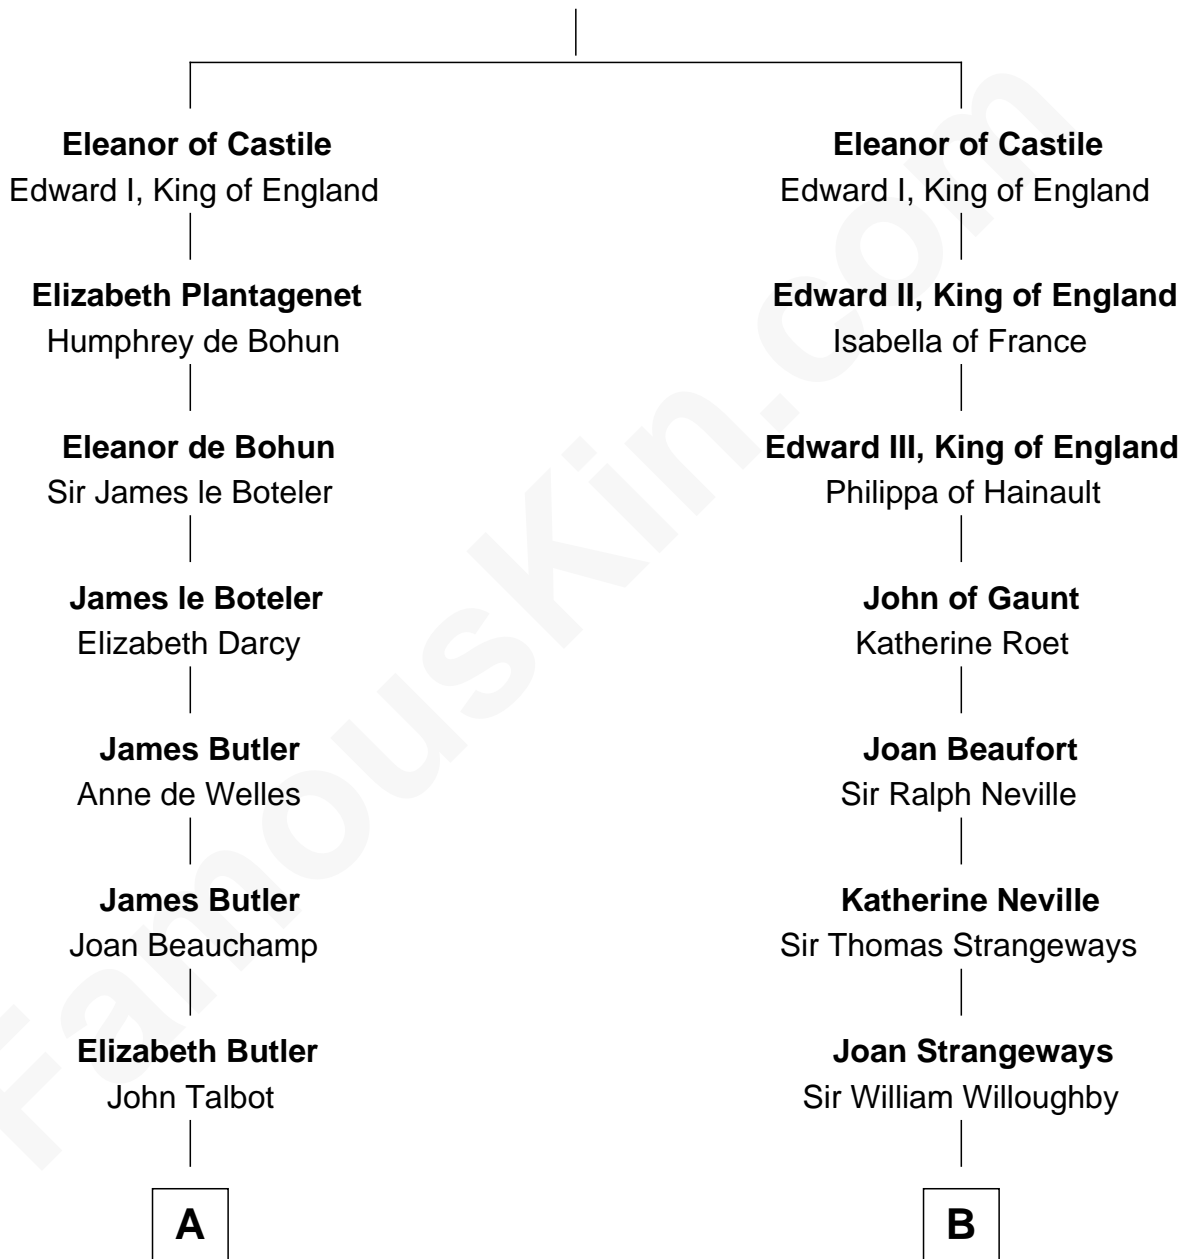

**FamousKin.com**  
**Relationship Chart of**  
**Norman Rockwell**  
*American Artist*

16th cousin 5 times removed of

**Bathsheba (Ruggles) Spooner**

*First woman executed for murder in U.S. by non-British government*

**Ferdinand III, King of Castile**

Joanna of Ponthieu

**C**

—  
**Rachel Darling**

Runa Rockwell

—  
**Samuel Darling Rockwell**

Orilla Janes Sherman

—  
**John William Rockwell**