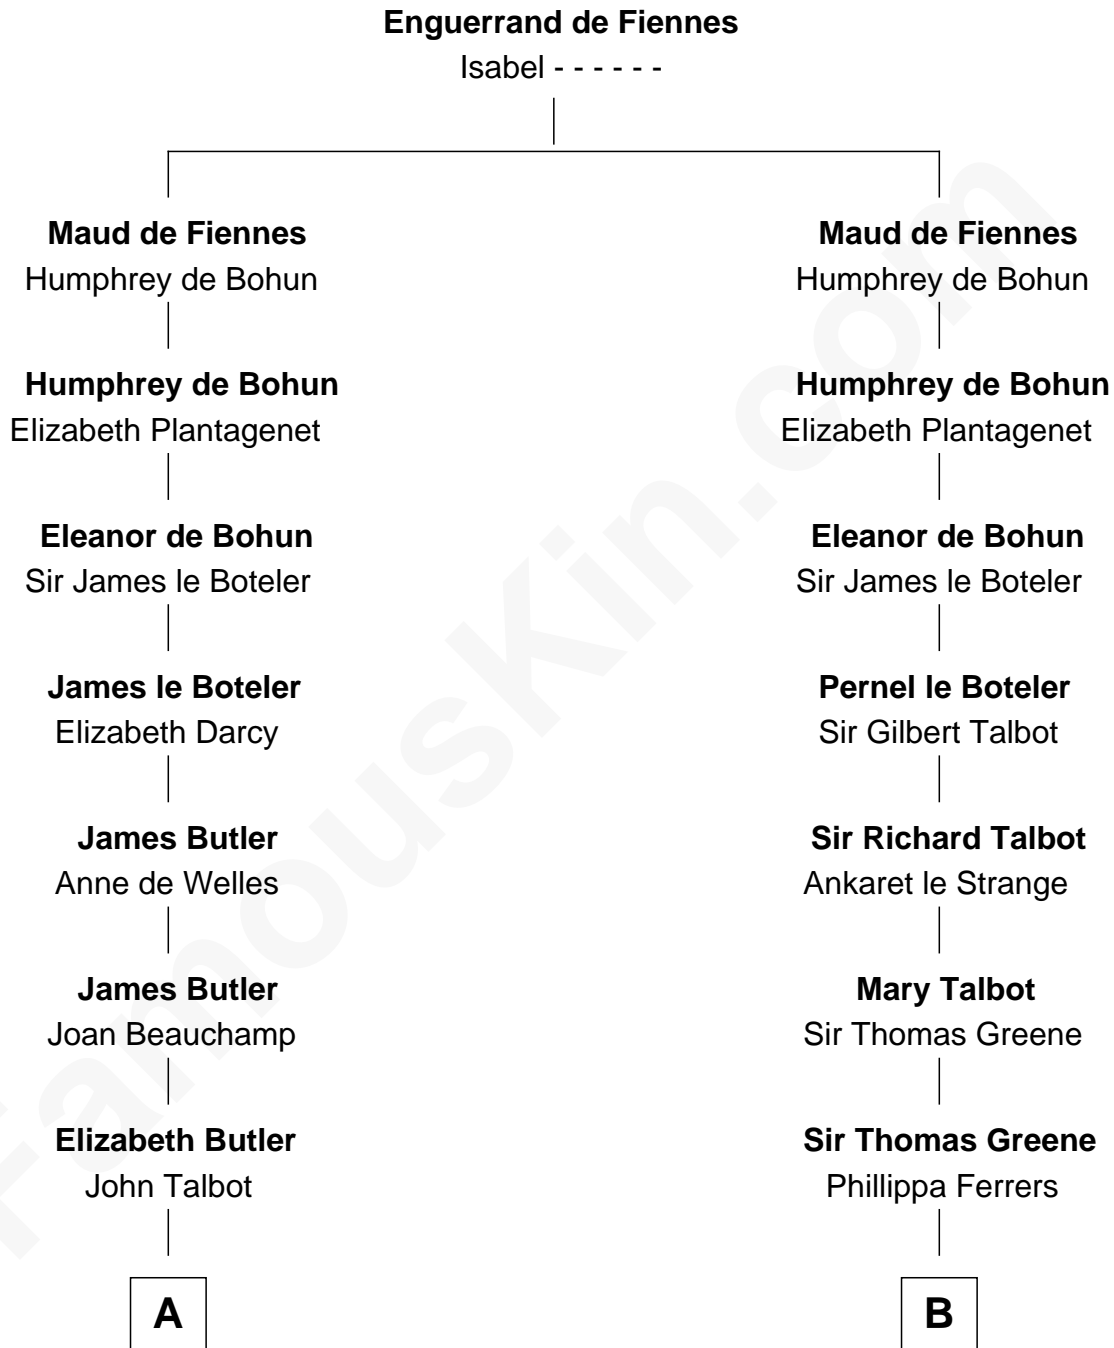

FamousKin.com
Relationship Chart of
Norman Rockwell
American Artist

19th cousin 2 times removed of
Nicholas Gilman
Signer of the U.S. Constitution

C

Rachel Darling
Runa Rockwell

Samuel Darling Rockwell
Orilla Janes Sherman

John William Rockwell
Phebe Boyce Waring

Jarvis Waring Rockwell
Anne Mary Hill

Norman Rockwell
American Artist

D

Rev. John Taylor
Elizabeth Rogers

Ann Taylor
Nicholas Gilman

Nicholas Gilman
Signer of the U.S. Constitution