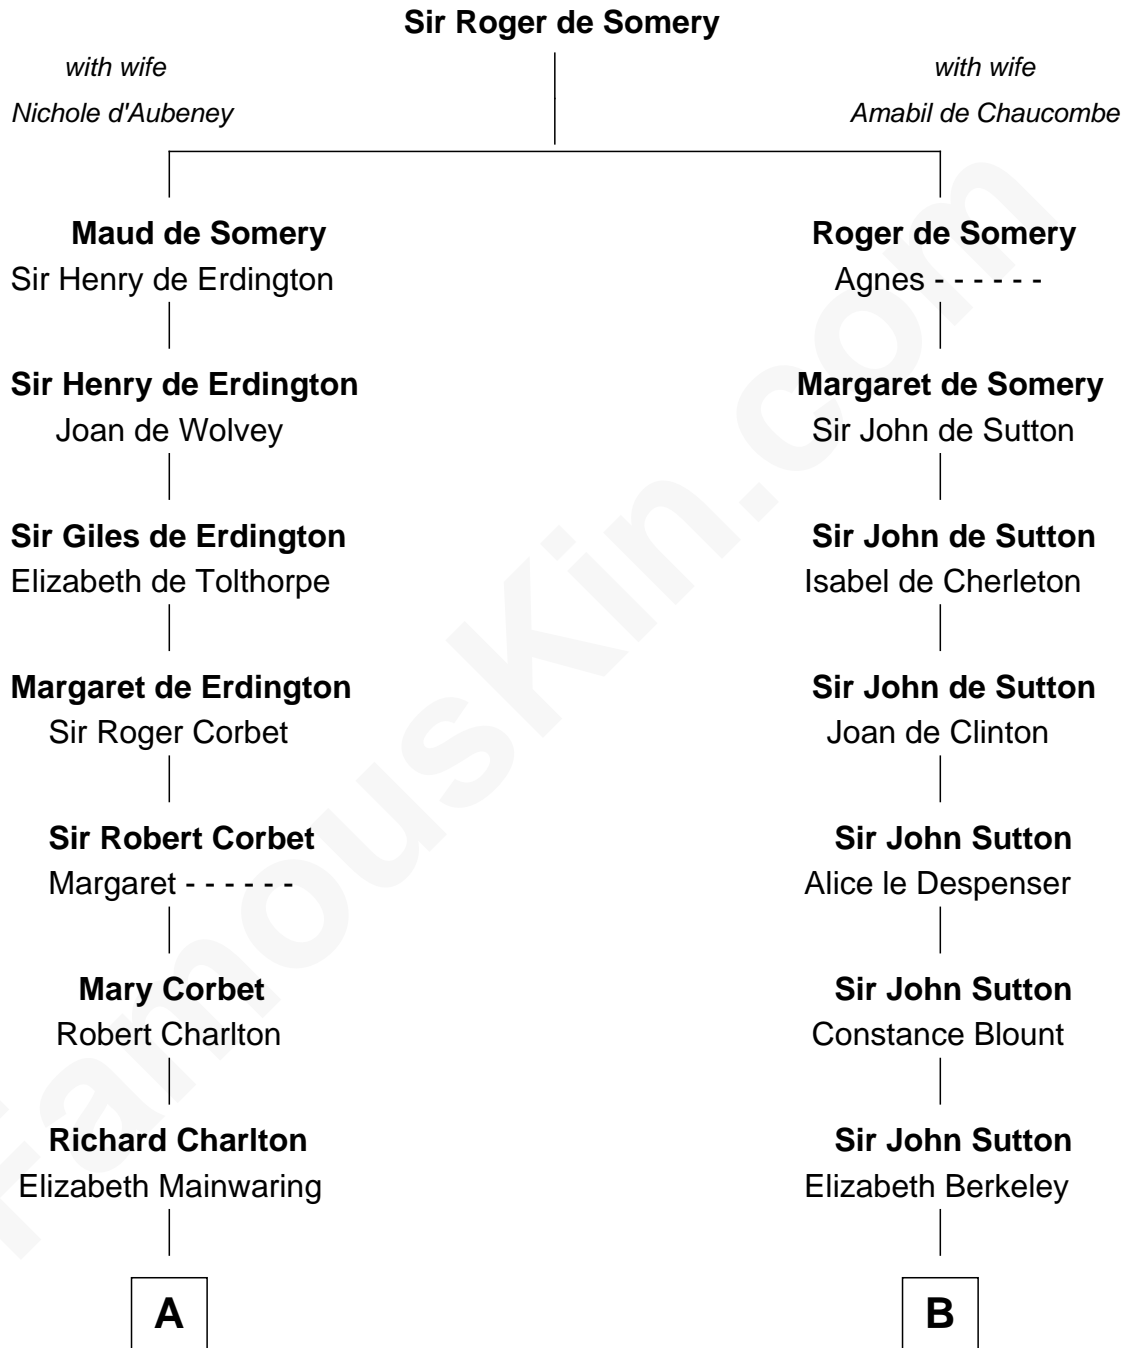

FamousKin.com
Relationship Chart of
Norman Rockwell
American Artist

18th cousin 1 time removed of
Nicholas Gilman
Signer of the U.S. Constitution

C

John William Rockwell

Phebe Boyce Waring

Jarvis Waring Rockwell

Anne Mary Hill

Norman Rockwell

American Artist

D

Ann Taylor

Nicholas Gilman

Nicholas Gilman

Signer of the U.S. Constitution