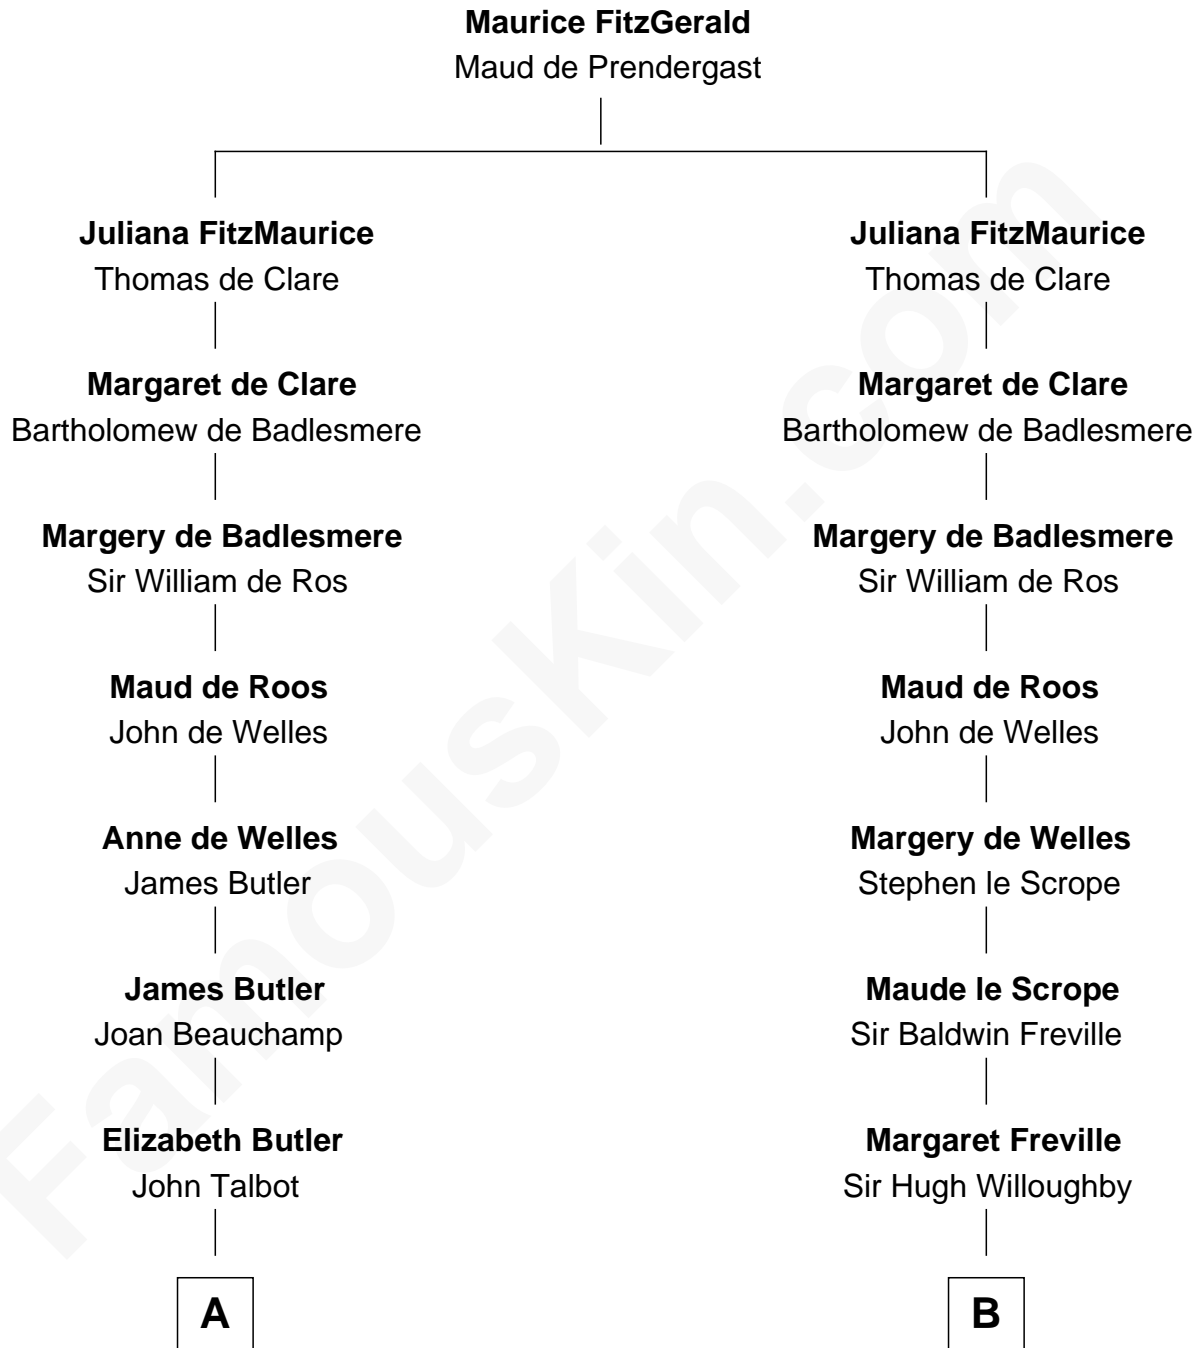

**FamousKin.com**  
**Relationship Chart of**  
**Norman Rockwell**  
*American Artist*

18th cousin 3 times removed of  
**Nicholas Gilman**  
*Signer of the U.S. Constitution*

**C**

**Rachel Darling**  
Runa Rockwell

**Samuel Darling Rockwell**  
Orilla Janes Sherman

**John William Rockwell**  
Phebe Boyce Waring

**Jarvis Waring Rockwell**  
Anne Mary Hill

**Norman Rockwell**  
*American Artist*

**D**

**Ann Taylor**  
Nicholas Gilman

**Nicholas Gilman**  
*Signer of the U.S. Constitution*

FamousKin.com