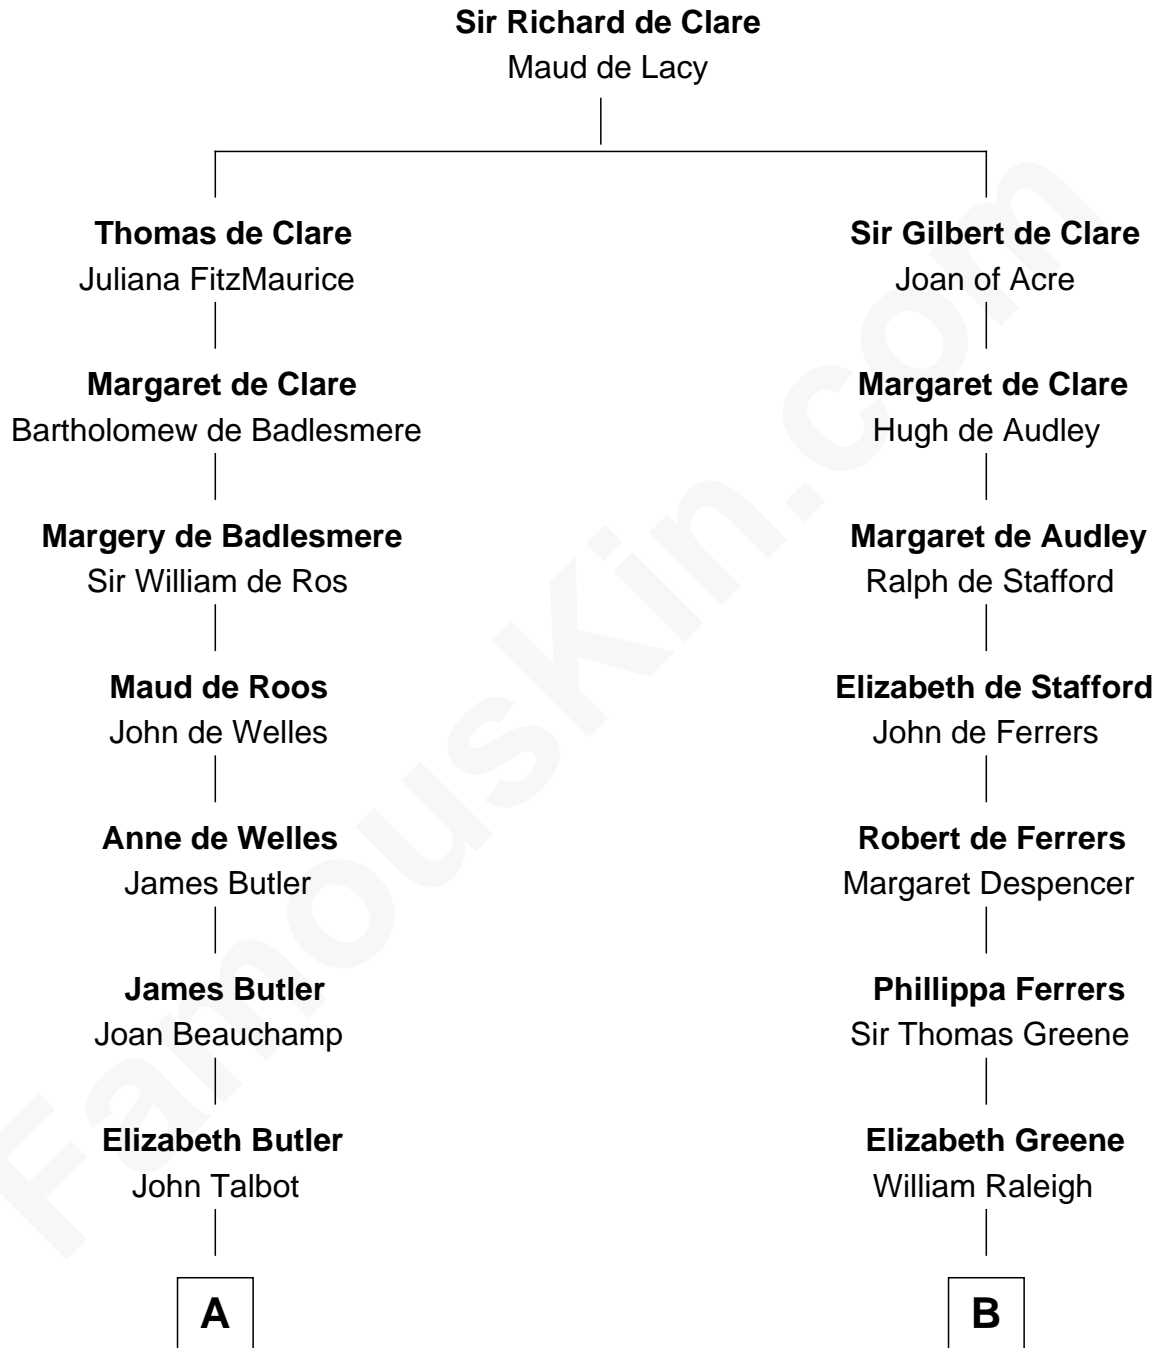

FamousKin.com
Relationship Chart of
Norman Rockwell
American Artist

18th cousin 3 times removed of
Nicholas Gilman
Signer of the U.S. Constitution

C

Rachel Darling
Runa Rockwell

Samuel Darling Rockwell
Orilla Janes Sherman

John William Rockwell
Phebe Boyce Waring

Jarvis Waring Rockwell
Anne Mary Hill

Norman Rockwell
American Artist

D

Ann Taylor
Nicholas Gilman

Nicholas Gilman
Signer of the U.S. Constitution

FamousKin.com