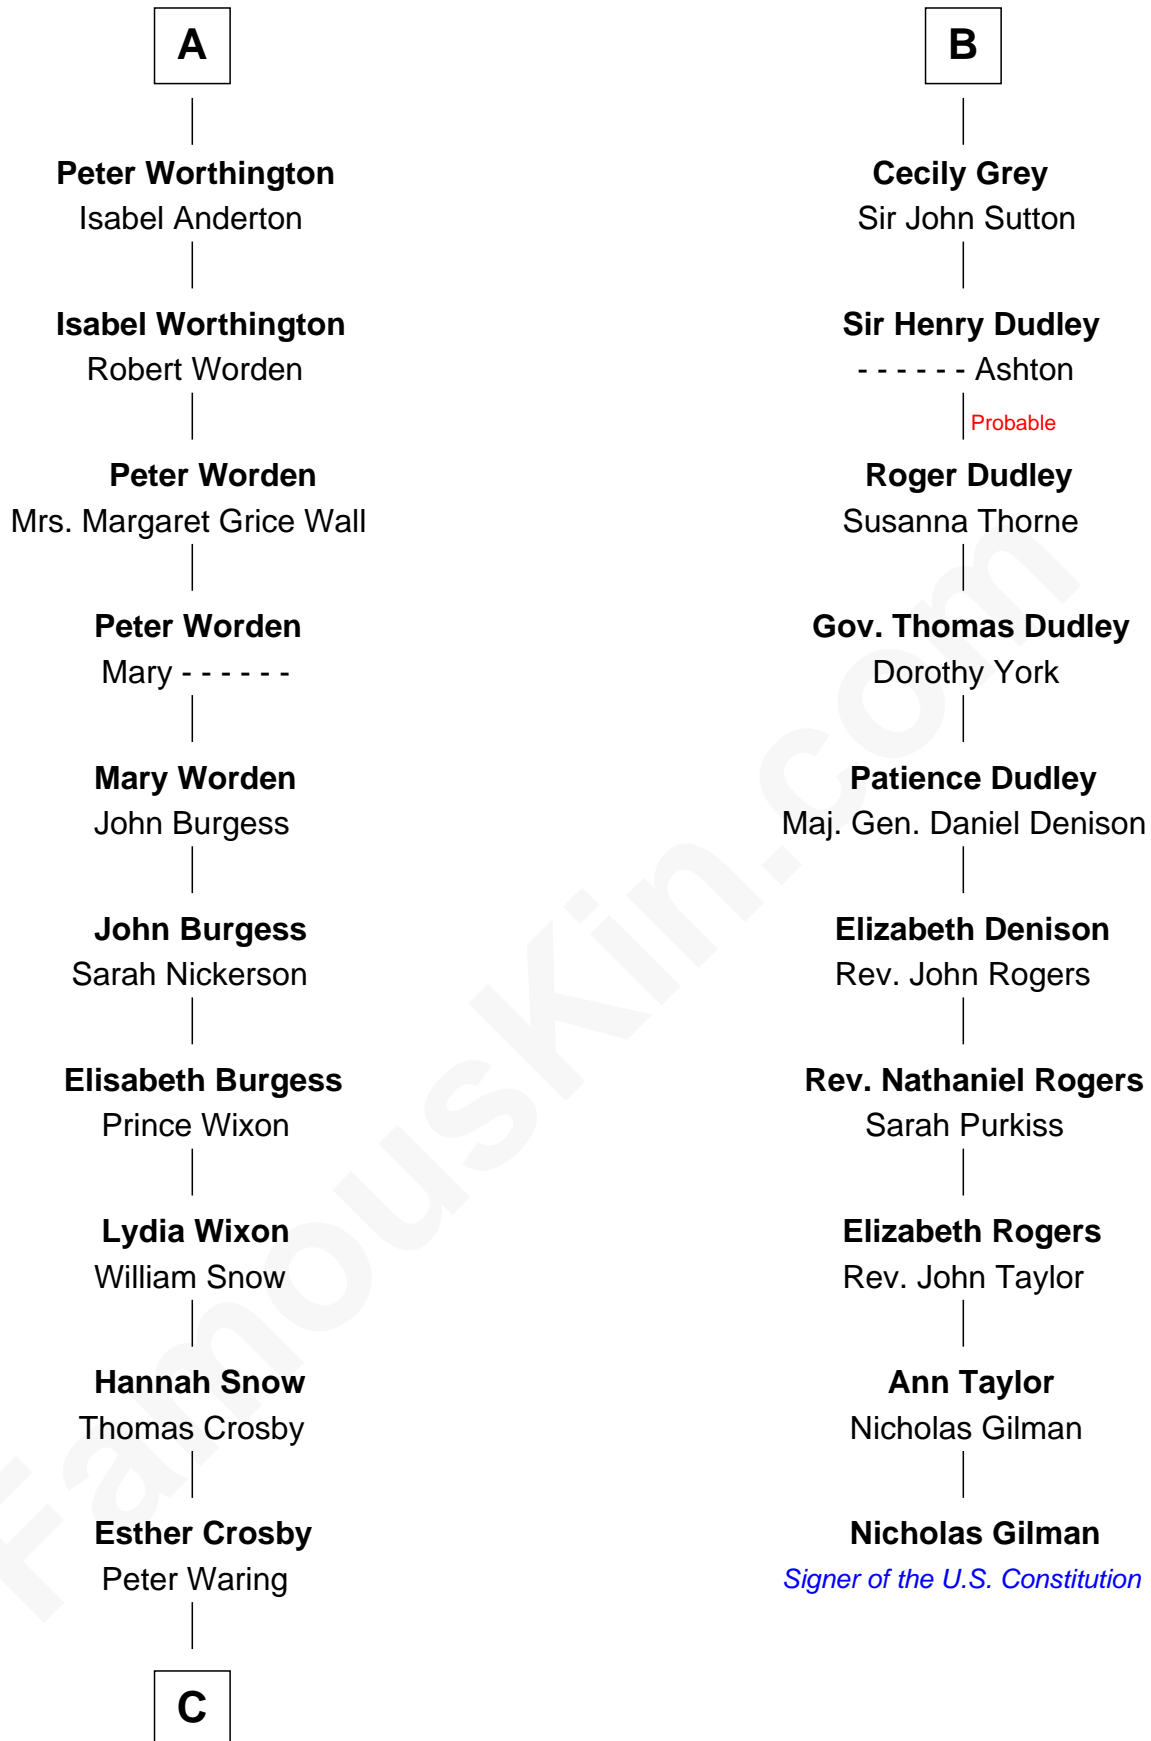

FamousKin.com
Relationship Chart of
Norman Rockwell
American Artist

16th cousin 4 times removed of
Nicholas Gilman
Signer of the U.S. Constitution

C

—
Jarvis Augustus Waring

Nancy Odell Boyce

—
Phebe Boyce Waring

John William Rockwell

—
Jarvis Waring Rockwell

Anne Mary Hill

—
Norman Rockwell

American Artist

FamousKin.com