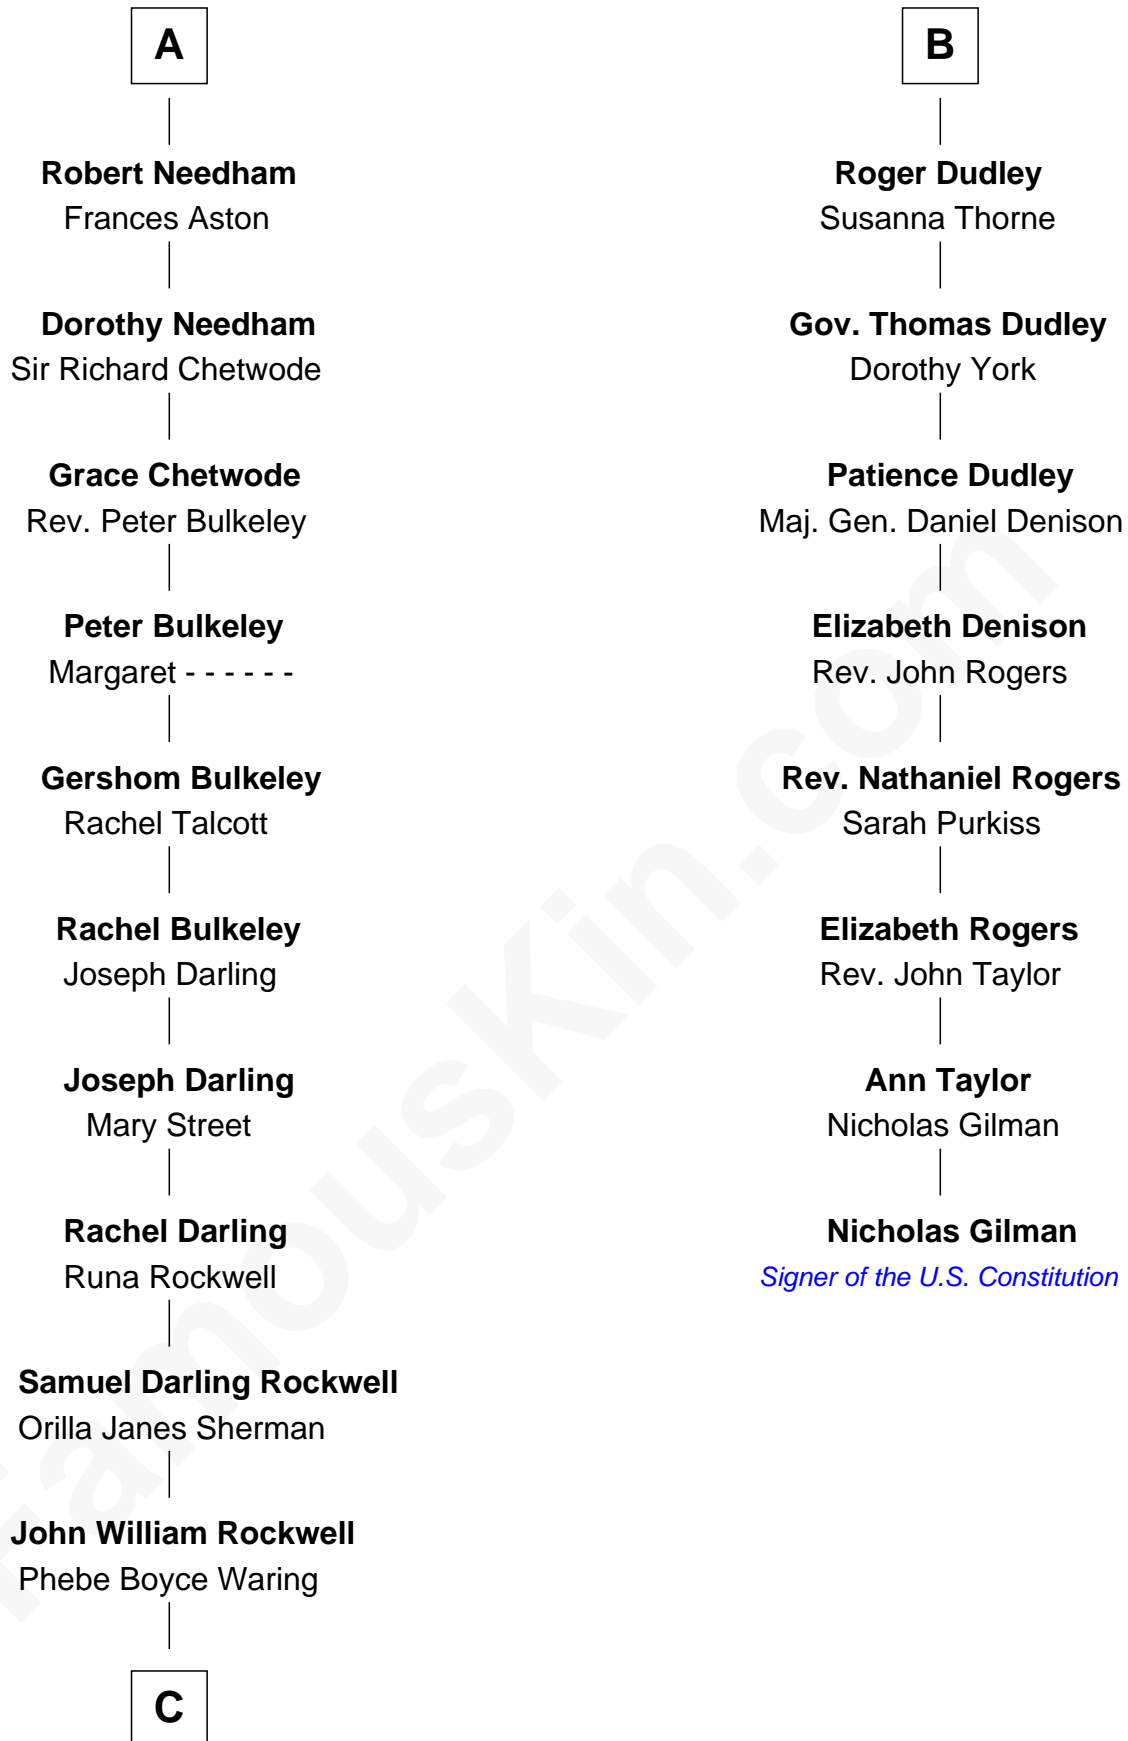

FamousKin.com
Relationship Chart of
Norman Rockwell
American Artist

14th cousin 4 times removed of
Nicholas Gilman
Signer of the U.S. Constitution

C

Jarvis Waring Rockwell

Anne Mary Hill

Norman Rockwell

American Artist

FamousKin.com