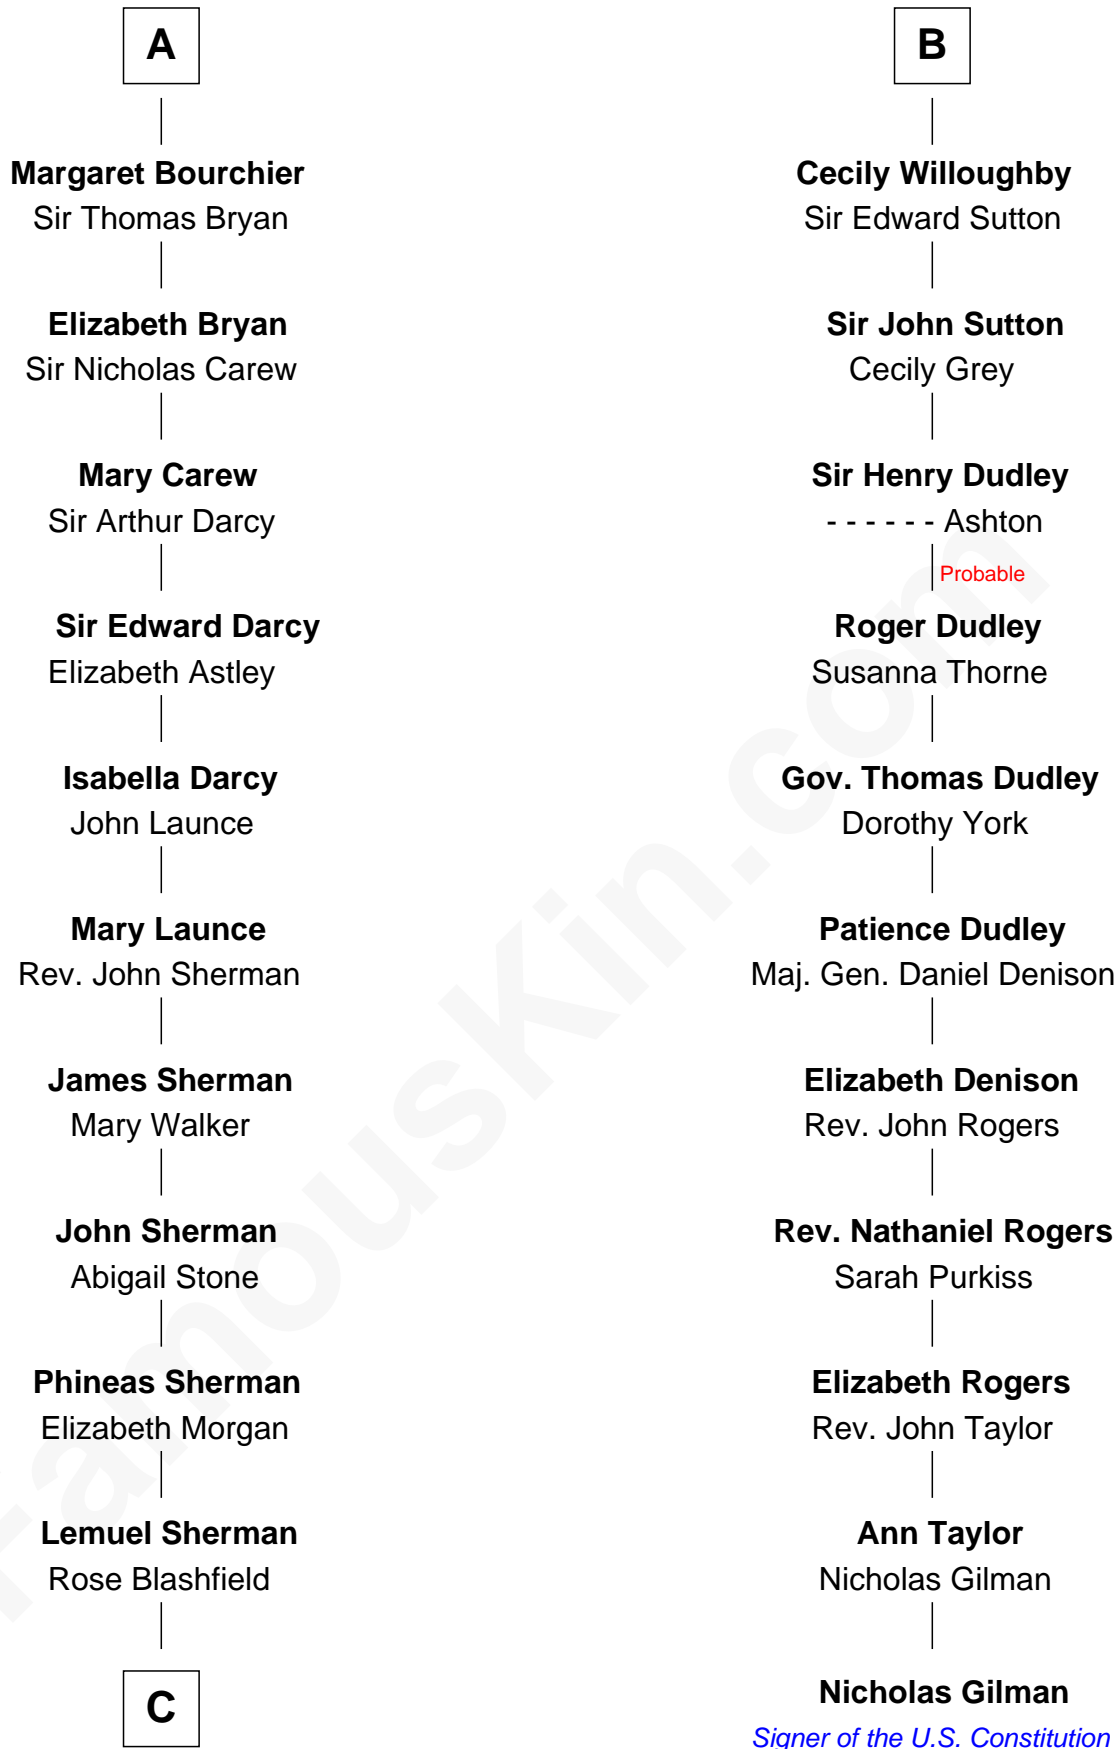

FamousKin.com

Relationship Chart of

Norman Rockwell

American Artist

17th cousin 4 times removed of

Nicholas Gilman

Signer of the U.S. Constitution

C

—
Jacob Sherman

Cafira Janes

—
Orilla Janes Sherman
Samuel Darling Rockwell

—
John William Rockwell
Phebe Boyce Waring

—
Jarvis Waring Rockwell
Anne Mary Hill

—
Norman Rockwell
American Artist

FamousKin.com