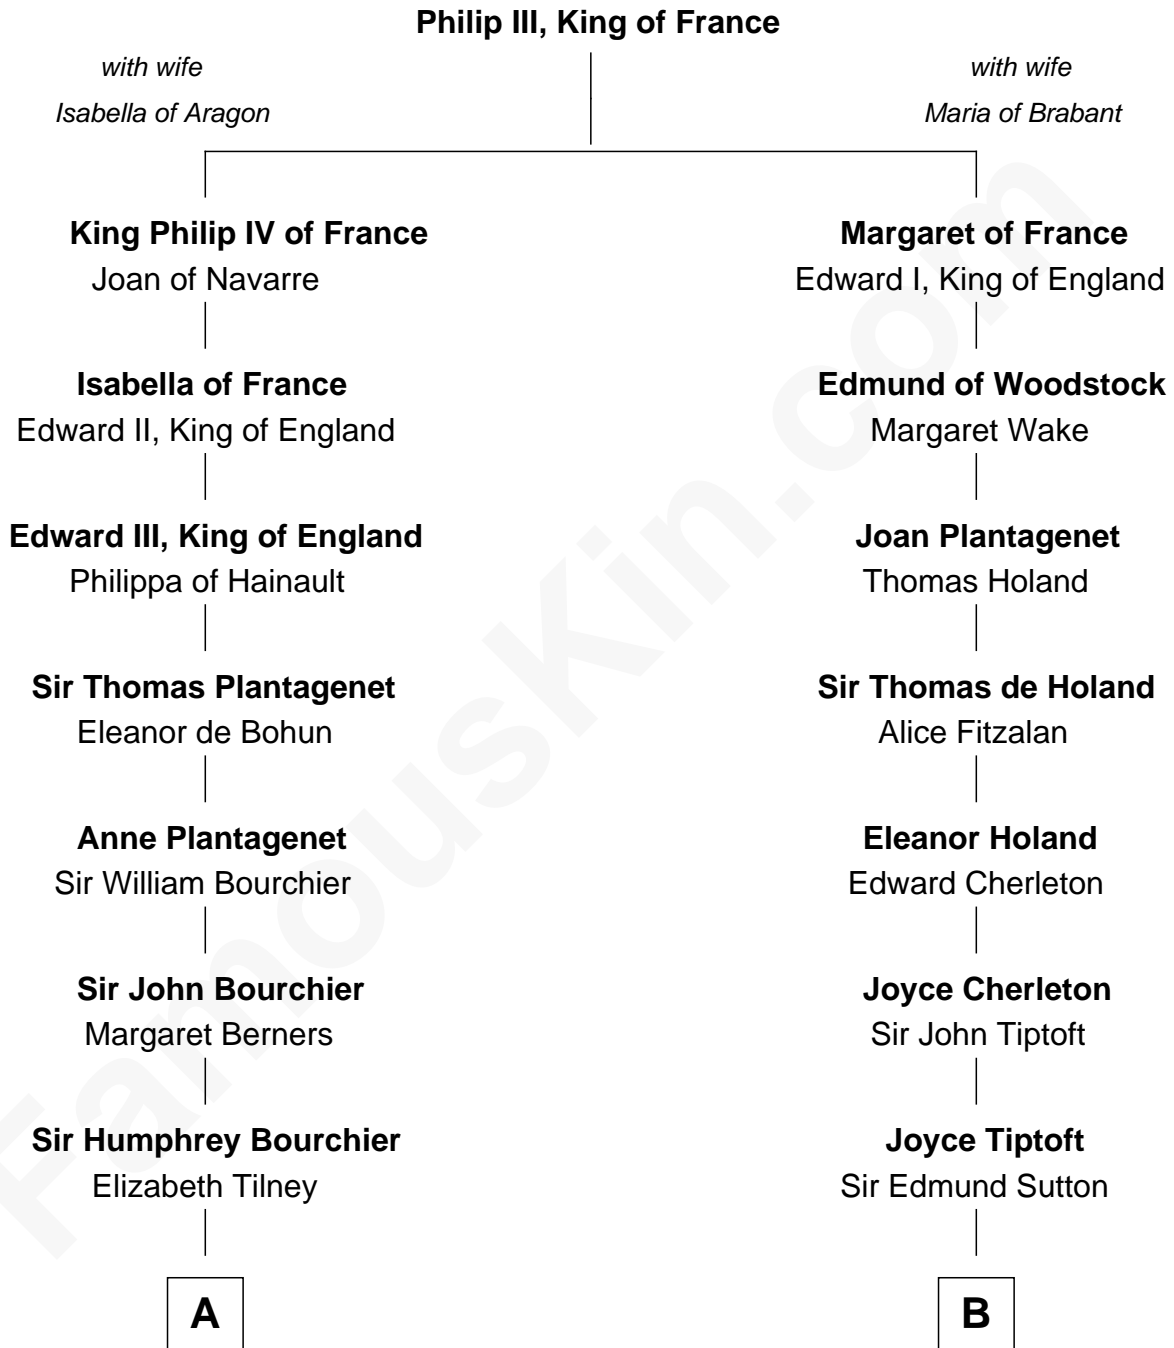

FamousKin.com

Relationship Chart of

Norman Rockwell

American Artist

17th cousin 4 times removed of

Nicholas Gilman
Signer of the U.S. Constitution

C

—
Jacob Sherman

Cafira Janes

—
Orilla Janes Sherman
Samuel Darling Rockwell

—
John William Rockwell
Phebe Boyce Waring

—
Jarvis Waring Rockwell
Anne Mary Hill

—
Norman Rockwell
American Artist

FamousKin.com