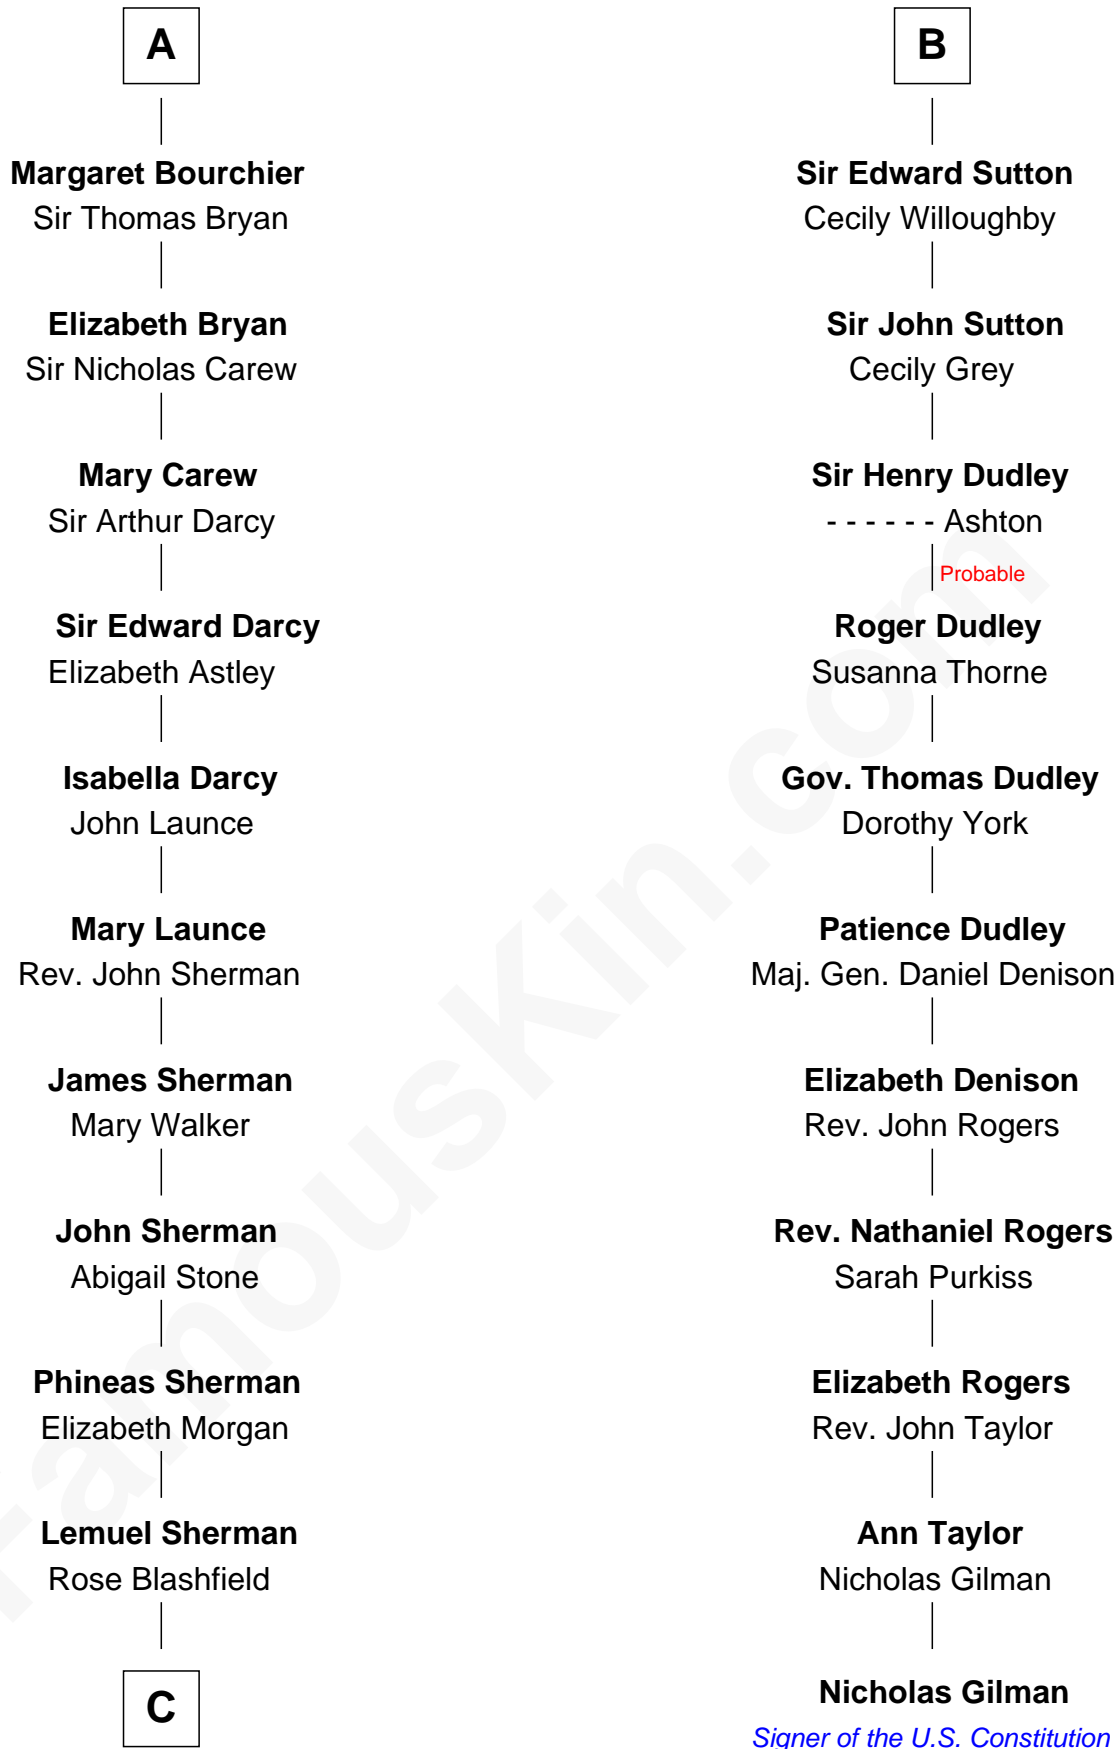

FamousKin.com

Relationship Chart of

Norman Rockwell

American Artist

17th cousin 4 times removed of

Nicholas Gilman
Signer of the U.S. Constitution

C

—
Jacob Sherman

Cafira Janes

—
Orilla Janes Sherman
Samuel Darling Rockwell

—
John William Rockwell
Phebe Boyce Waring

—
Jarvis Waring Rockwell
Anne Mary Hill

—
Norman Rockwell
American Artist

FamousKin.com