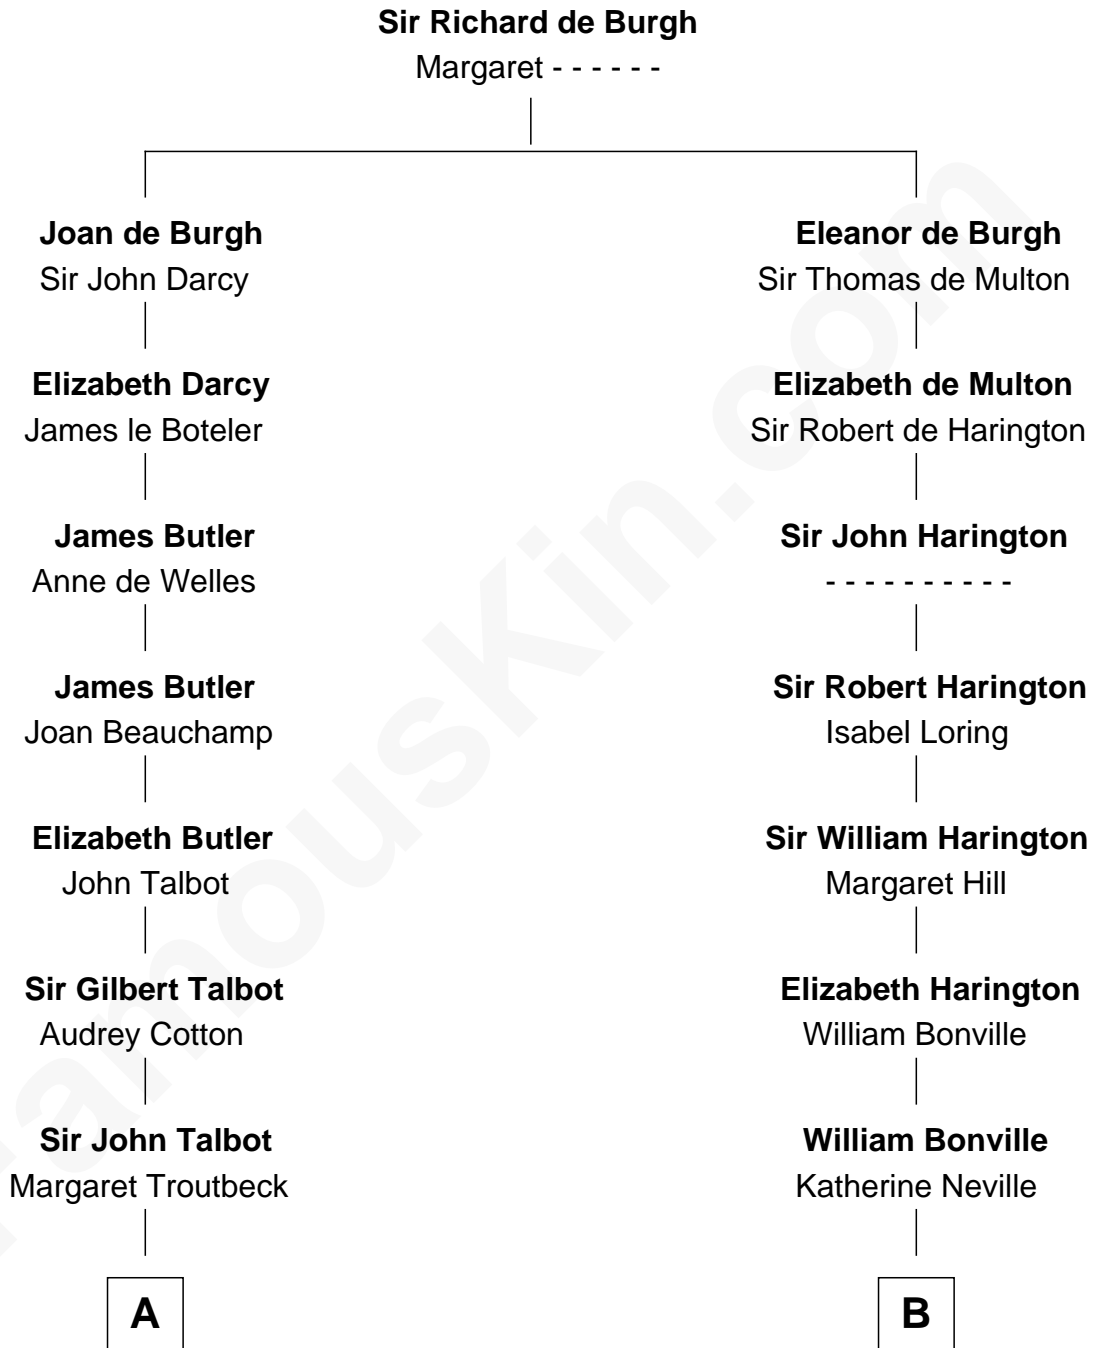

FamousKin.com
Relationship Chart of
Norman Rockwell
American Artist

17th cousin 2 times removed of
Nicholas Gilman
Signer of the U.S. Constitution

C

—
John William Rockwell

Phebe Boyce Waring

—
Jarvis Waring Rockwell

Anne Mary Hill

—
Norman Rockwell

American Artist

FamousKin.com