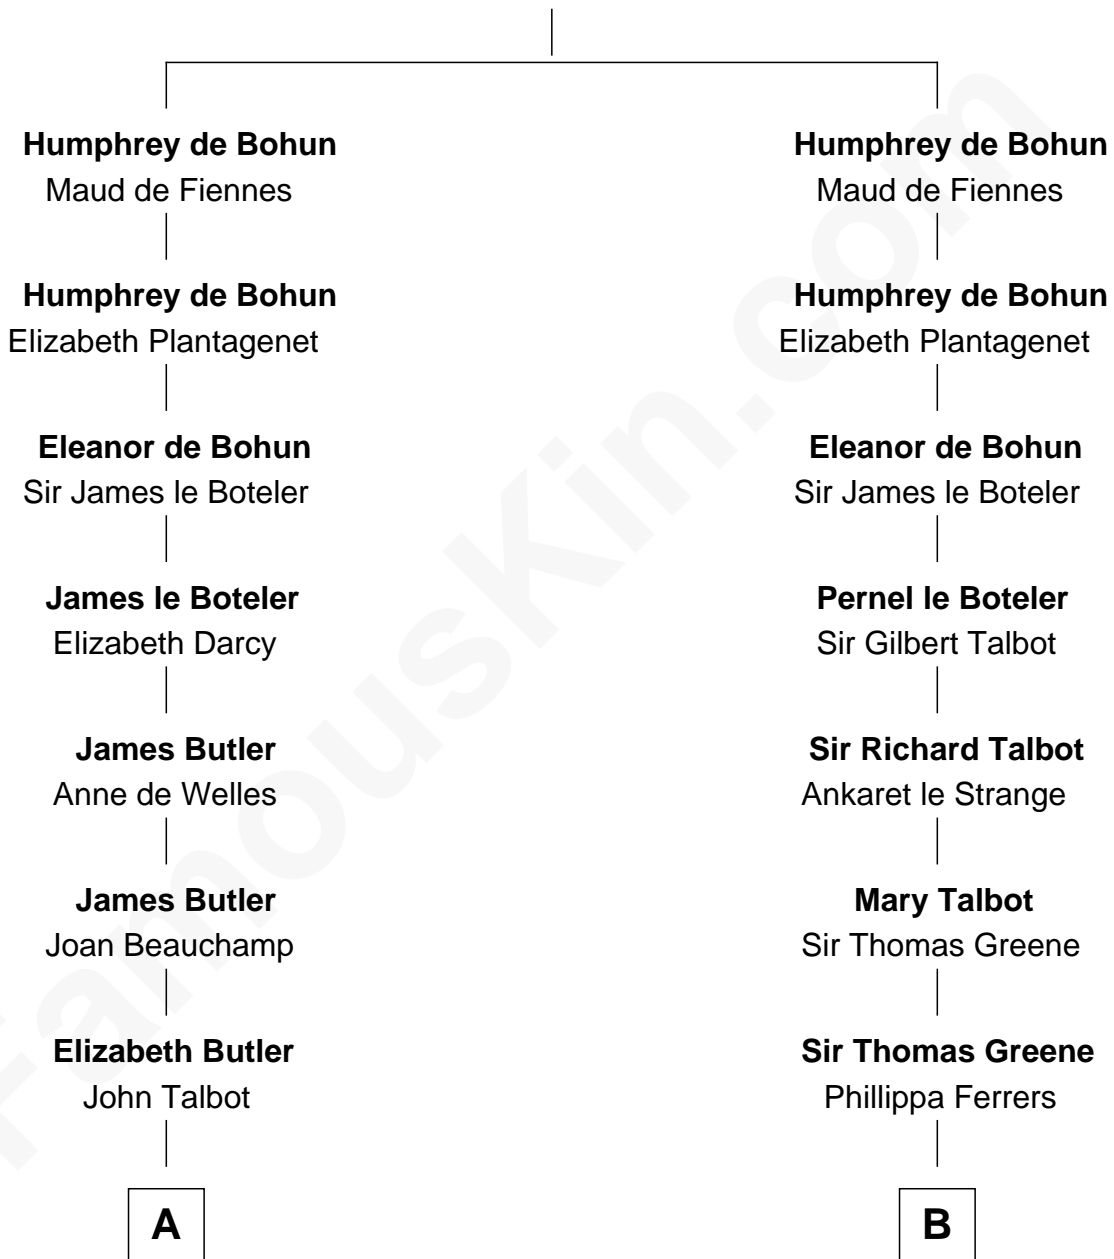

**FamousKin.com**  
**Relationship Chart of**  
**Norman Rockwell**  
*American Artist*

19th cousin 2 times removed of  
**Nicholas Gilman**  
*Signer of the U.S. Constitution*

**Sir Humphrey de Bohun**  
 Eleanor de Braiose

**C**

**Rachel Darling**  
Runa Rockwell

**Samuel Darling Rockwell**  
Orilla Janes Sherman

**John William Rockwell**  
Phebe Boyce Waring

**Jarvis Waring Rockwell**  
Anne Mary Hill

**Norman Rockwell**  
*American Artist*