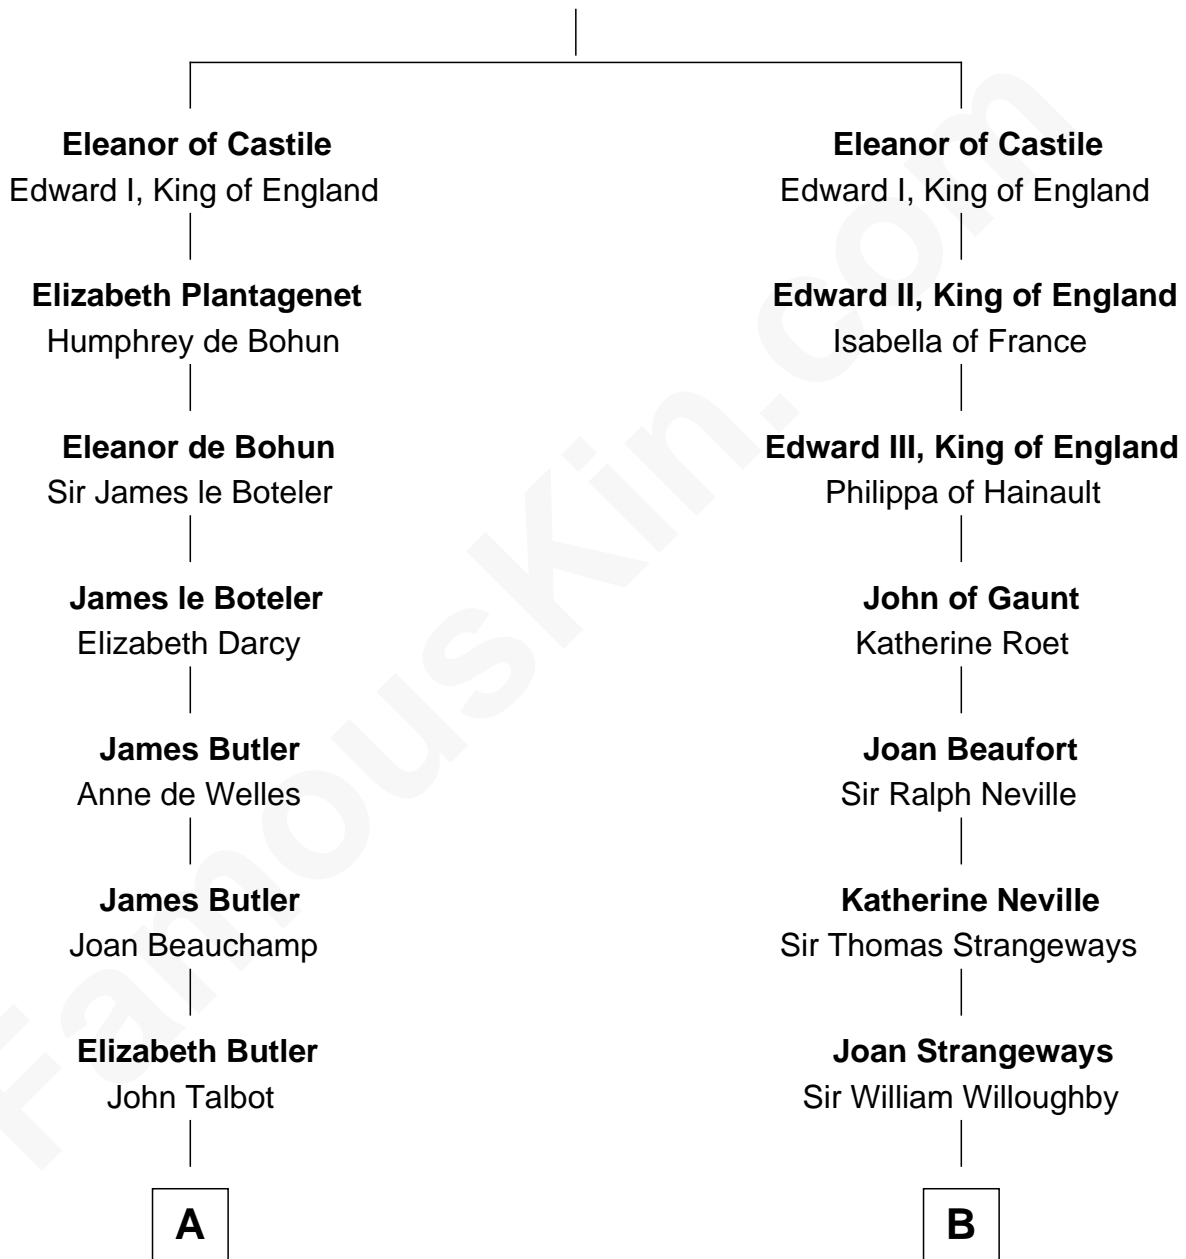

FamousKin.com
Relationship Chart of
Norman Rockwell
American Artist

17th cousin 4 times removed of
Nicholas Gilman
Signer of the U.S. Constitution

Ferdinand III, King of Castile
 Joanna of Ponthieu

C

—
Rachel Darling
Runa Rockwell

—
Samuel Darling Rockwell
Orilla Janes Sherman

—
John William Rockwell
Phebe Boyce Waring

—
Jarvis Waring Rockwell
Anne Mary Hill

—
Norman Rockwell
American Artist

FamousKin.com