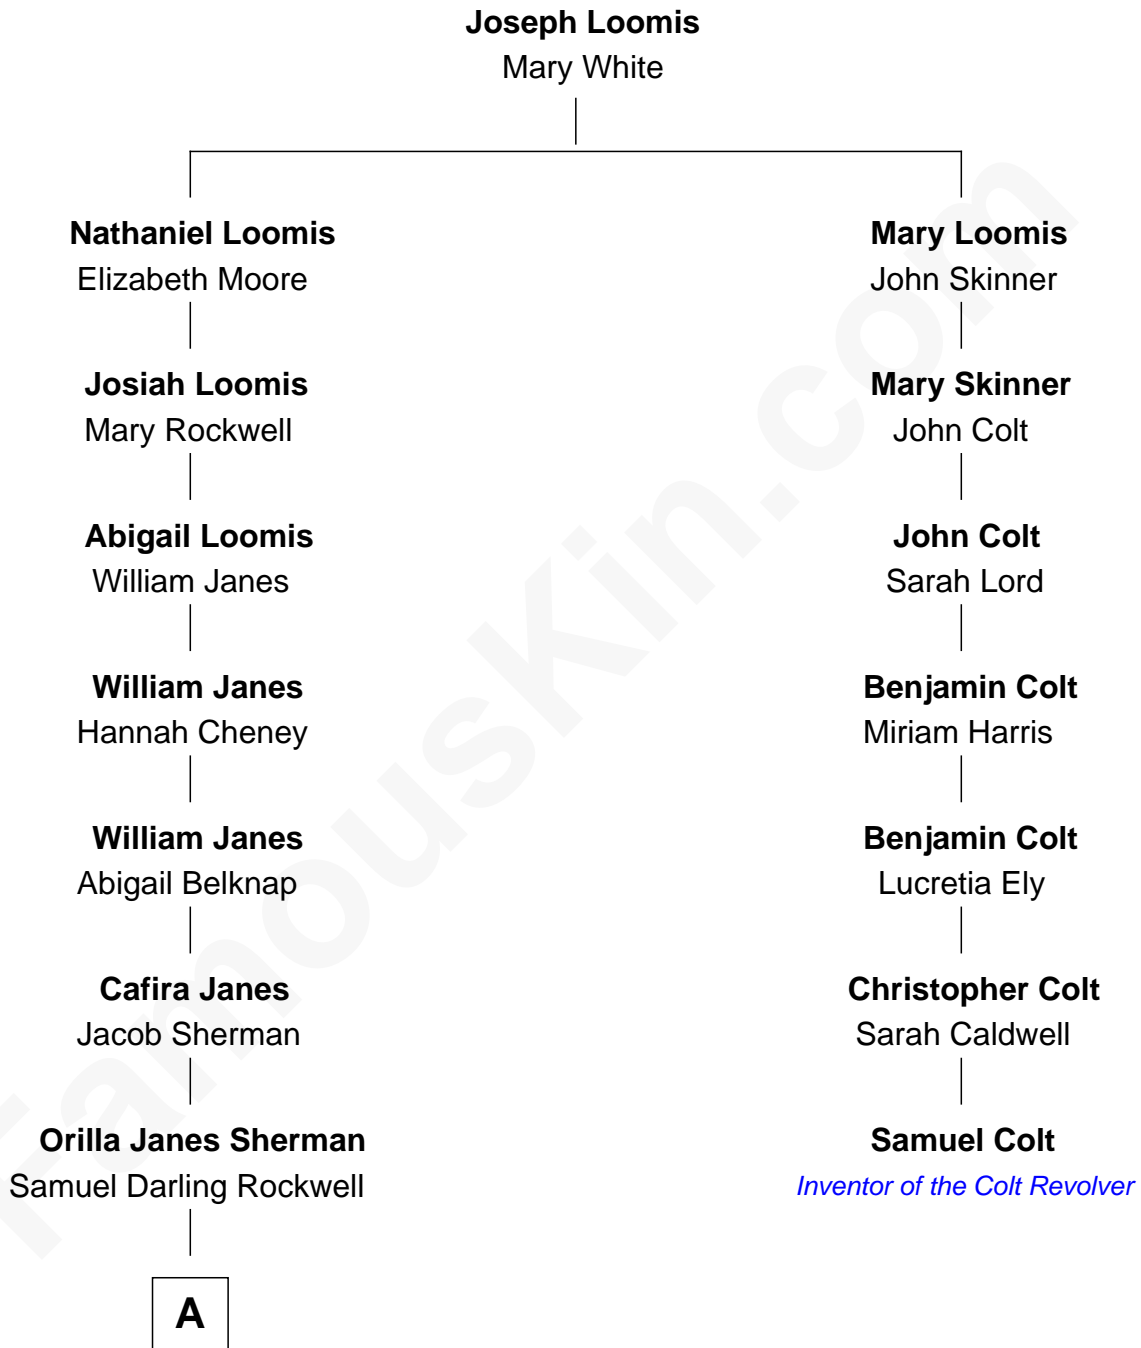

FamousKin.com
Relationship Chart of
Norman Rockwell
American Artist

6th cousin 3 times removed of
Samuel Colt
Inventor of the Colt Revolver

A

—
John William Rockwell

Phebe Boyce Waring

—
Jarvis Waring Rockwell

Anne Mary Hill

—
Norman Rockwell

American Artist

FamousKin.com