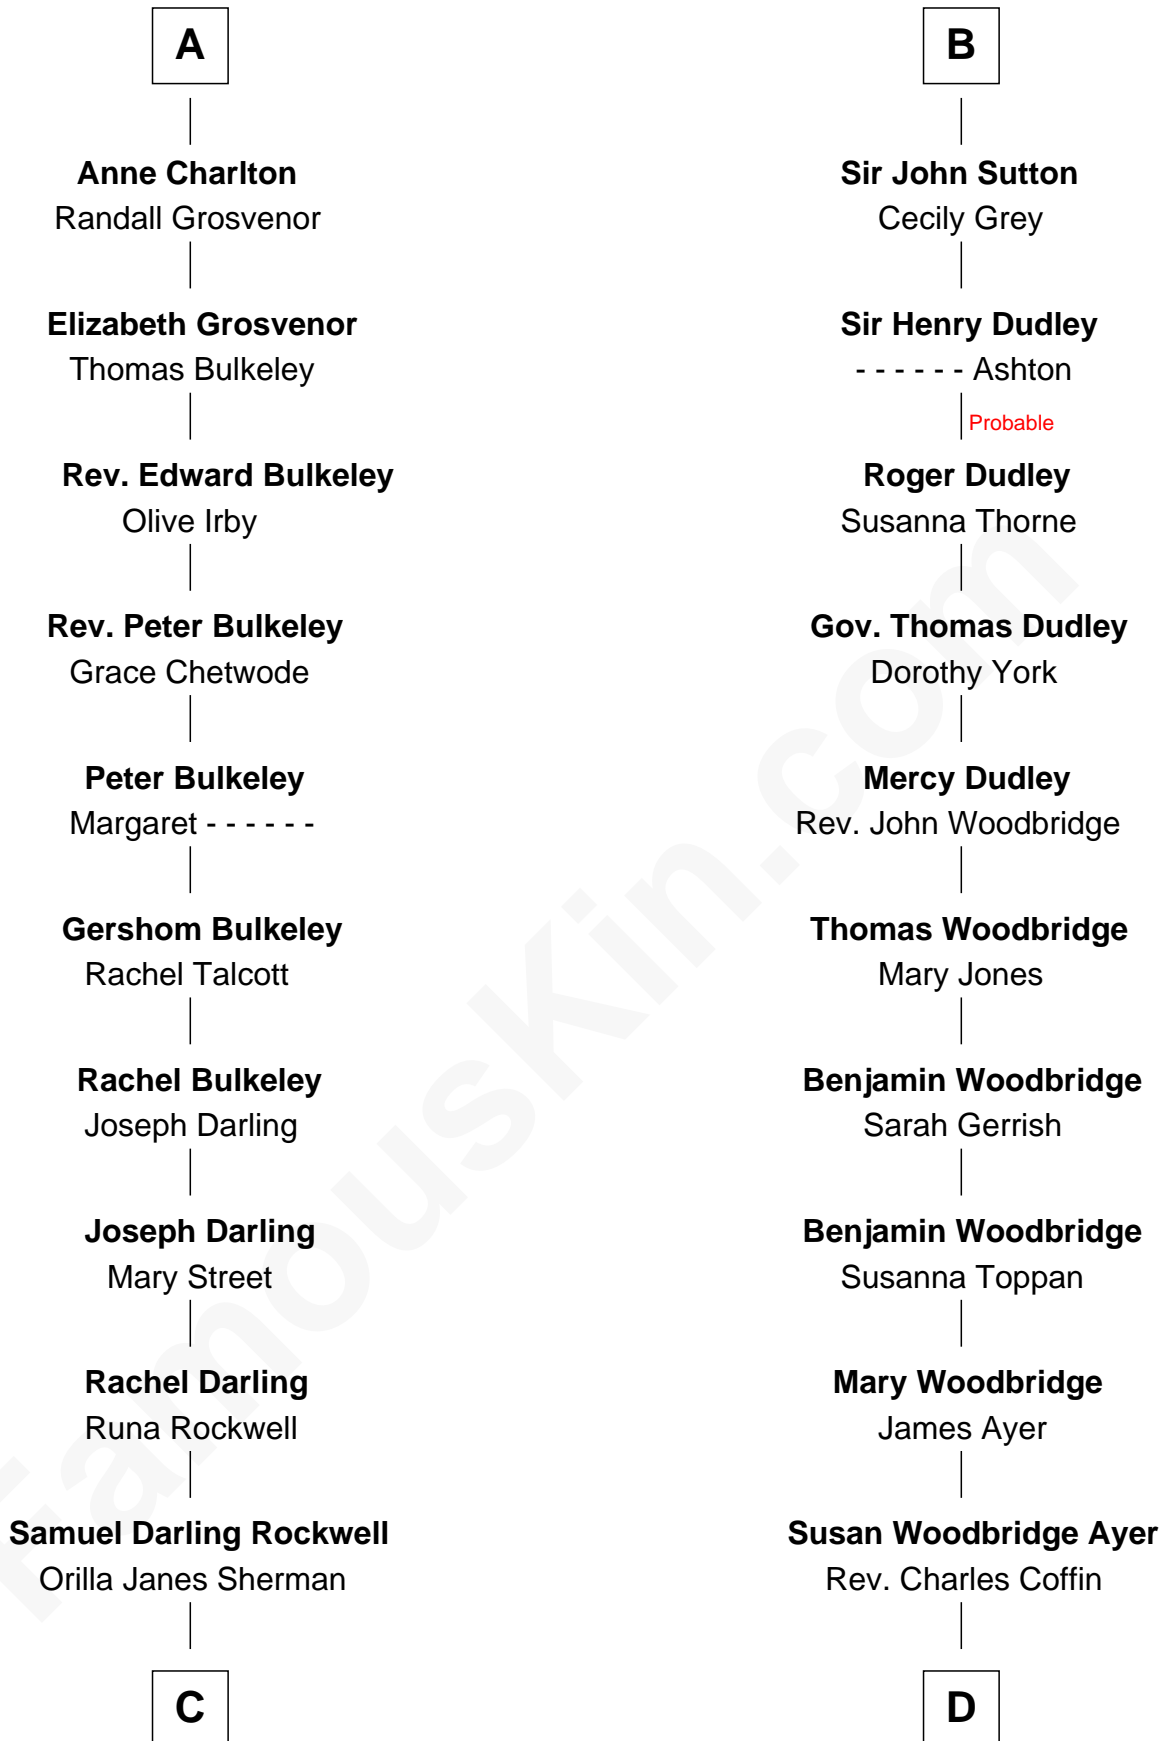

FamousKin.com
Relationship Chart of
Norman Rockwell
American Artist

19th cousin 1 time removed of
Tennessee Williams
Author of A Streetcar Named Desire

C

John William Rockwell

Phebe Boyce Waring

Jarvis Waring Rockwell

Anne Mary Hill

Norman Rockwell

American Artist

D

Cornelius Worcester Coffin

Nancy McCorkle

Isabelle Coffin

Thomas Lanier Williams

Cornelius Coffin Williams

Edwina Dakin

Tennessee Williams

Author of A Streetcar Named Desire

FamousKin.com