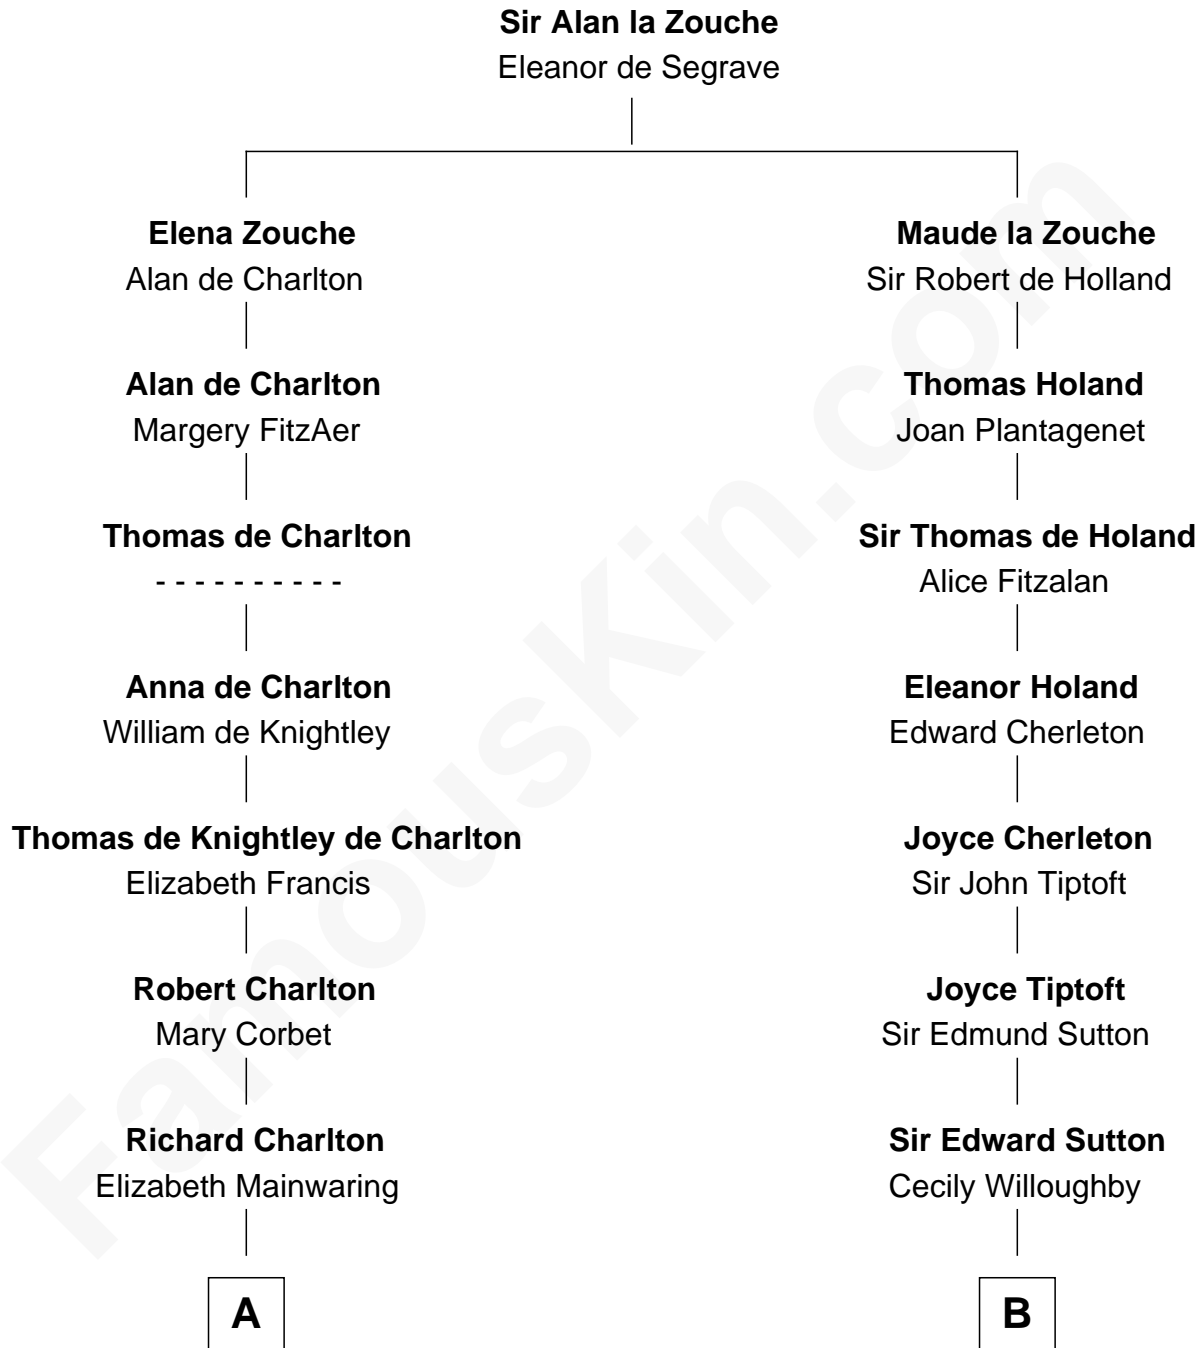

FamousKin.com
Relationship Chart of
Norman Rockwell
American Artist

19th cousin 1 time removed of
Tennessee Williams
Author of A Streetcar Named Desire

C

John William Rockwell

Phebe Boyce Waring

Jarvis Waring Rockwell

Anne Mary Hill

Norman Rockwell

American Artist

D

Cornelius Worcester Coffin

Nancy McCorkle

Isabelle Coffin

Thomas Lanier Williams