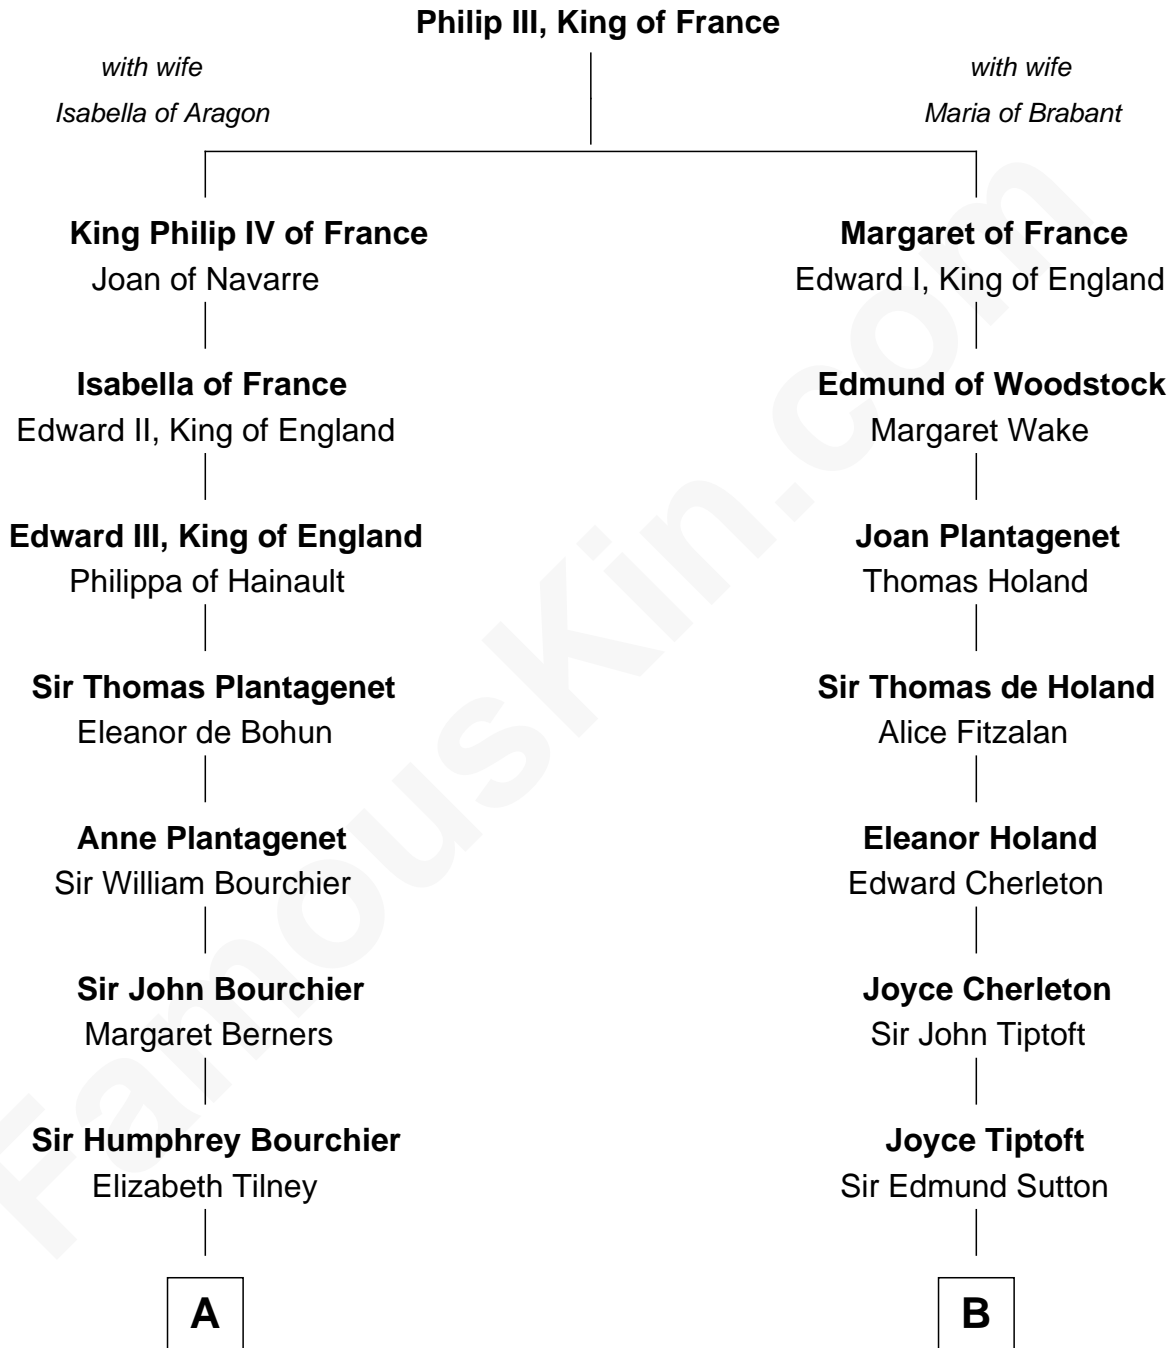

FamousKin.com Relationship Chart of

Norman Rockwell

American Artist

21st cousin of

Tennessee Williams

Author of A Streetcar Named Desire

C

Jacob Sherman