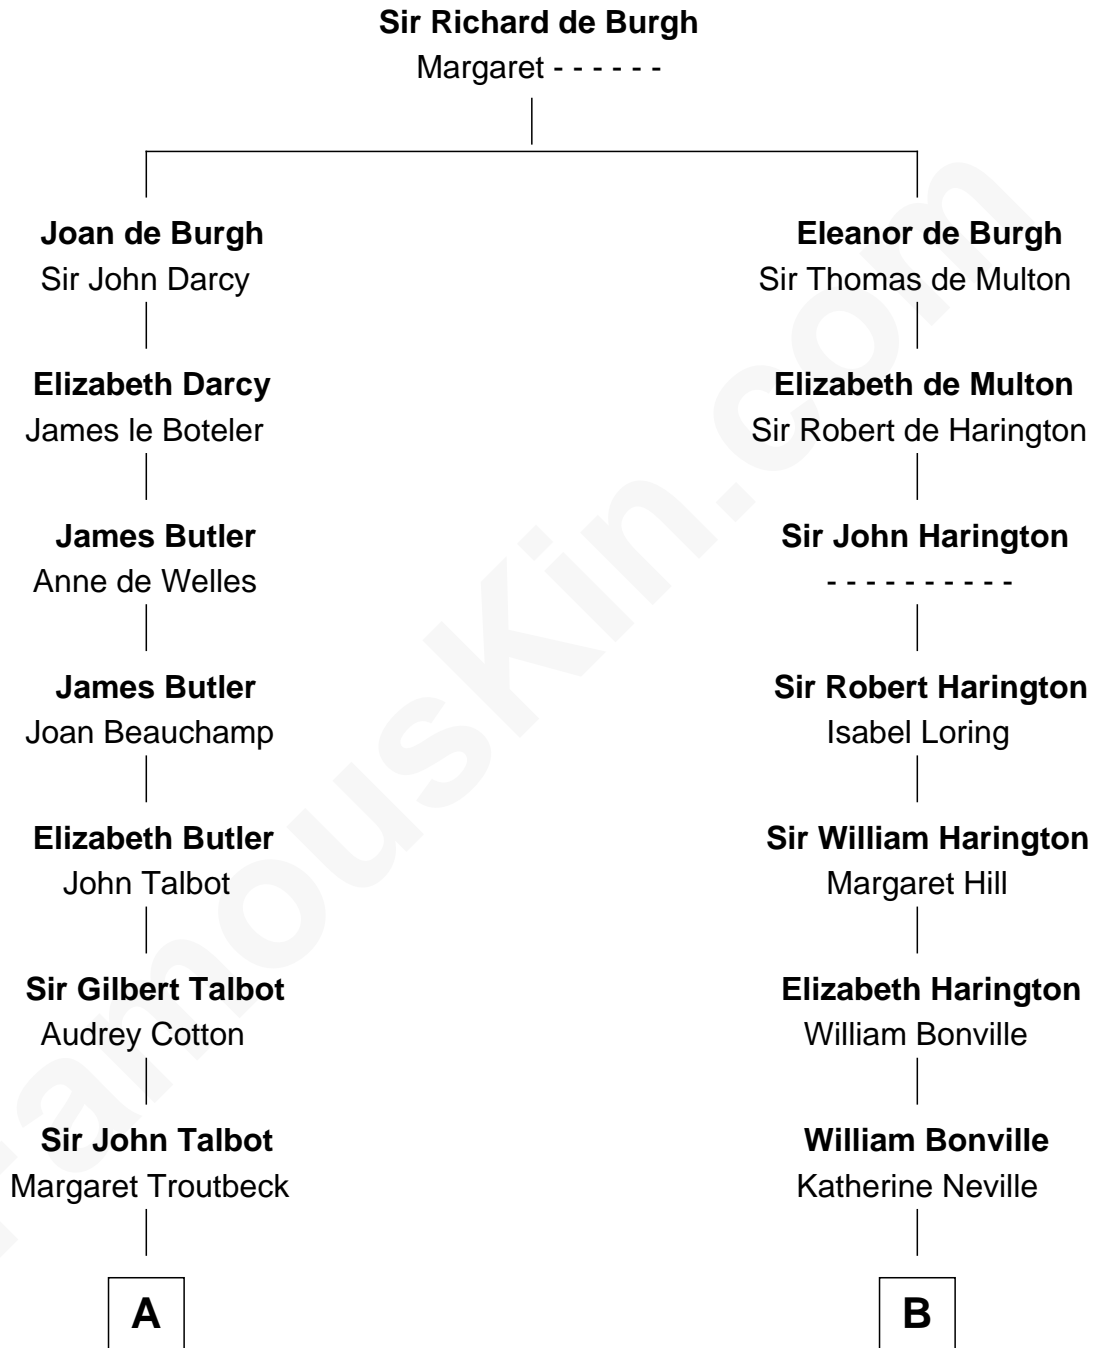

**FamousKin.com**  
**Relationship Chart of**  
**Norman Rockwell**  
*American Artist*

19th cousin 2 times removed of  
**Tennessee Williams**  
*Author of A Streetcar Named Desire*

**C**

**John William Rockwell**

**Cornelius Worcester Coffin**

Nancy McCorkle

**Isabelle Coffin**

Thomas Lanier Williams

**Cornelius Coffin Williams**

Edwina Dakin

**Tennessee Williams**

*Author of A Streetcar Named Desire*