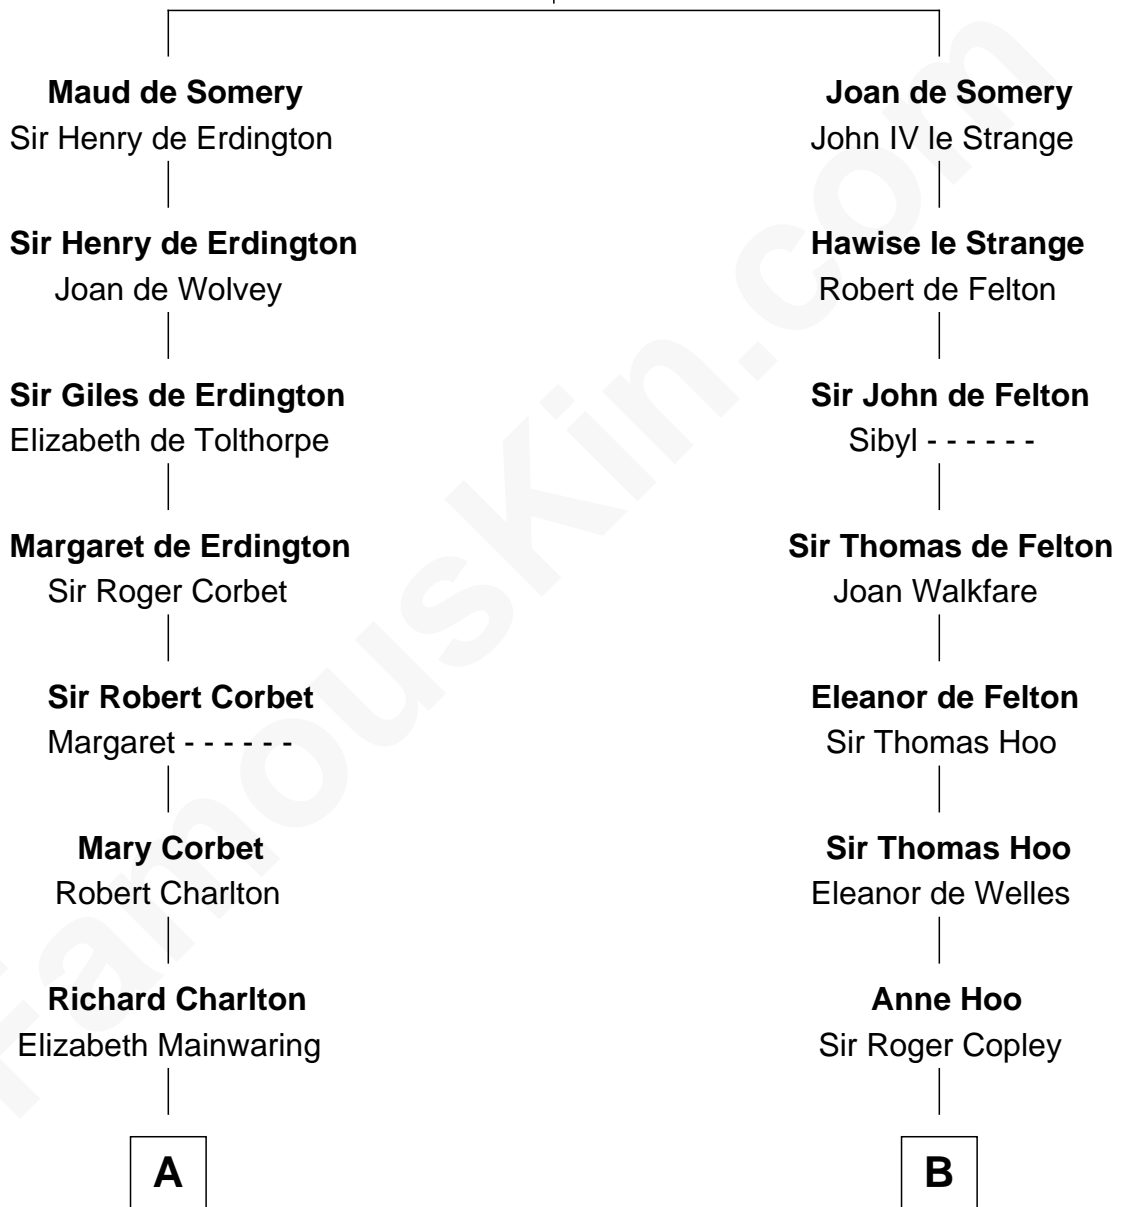

**FamousKin.com**  
**Relationship Chart of**  
**Norman Rockwell**  
*American Artist*

19th cousin 2 times removed of

**Liz Claiborne**

*Fashion Designer and Founder of Liz Claiborne Inc.*

**Sir Roger de Somery**  
 Nichole d'Aubenev

**C**

**John William Rockwell**

Phebe Boyce Waring

**Jarvis Waring Rockwell**

Anne Mary Hill

**Norman Rockwell**

*American Artist*

**D**

**William Charles Cole Claiborne**

Clarisse Duralde

**William Charles Cole Claiborne**

Louise de Balathier

**Fernand Claiborne**

Marie Louise Villeré

**Omer Villere Claiborne**

Carolyn Louise Fenner