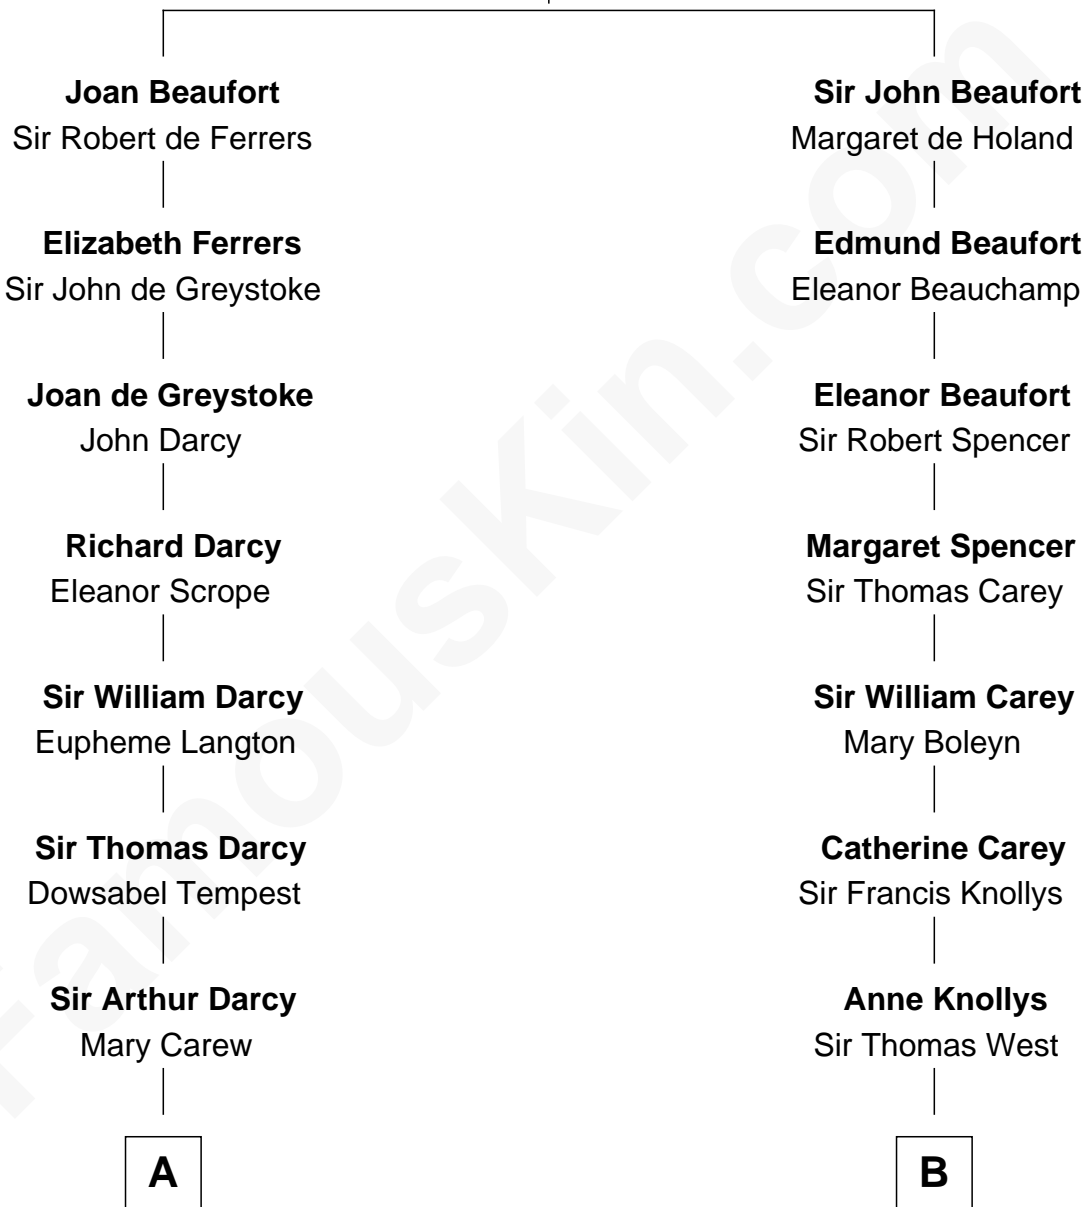

FamousKin.com
Relationship Chart of
Norman Rockwell
American Artist

17th cousin 1 time removed of

Liz Claiborne

Fashion Designer and Founder of Liz Claiborne Inc.

John of Gaunt
 Katherine Roet

C

Jarvis Waring Rockwell

Anne Mary Hill

Norman Rockwell

American Artist

FamousKin.com