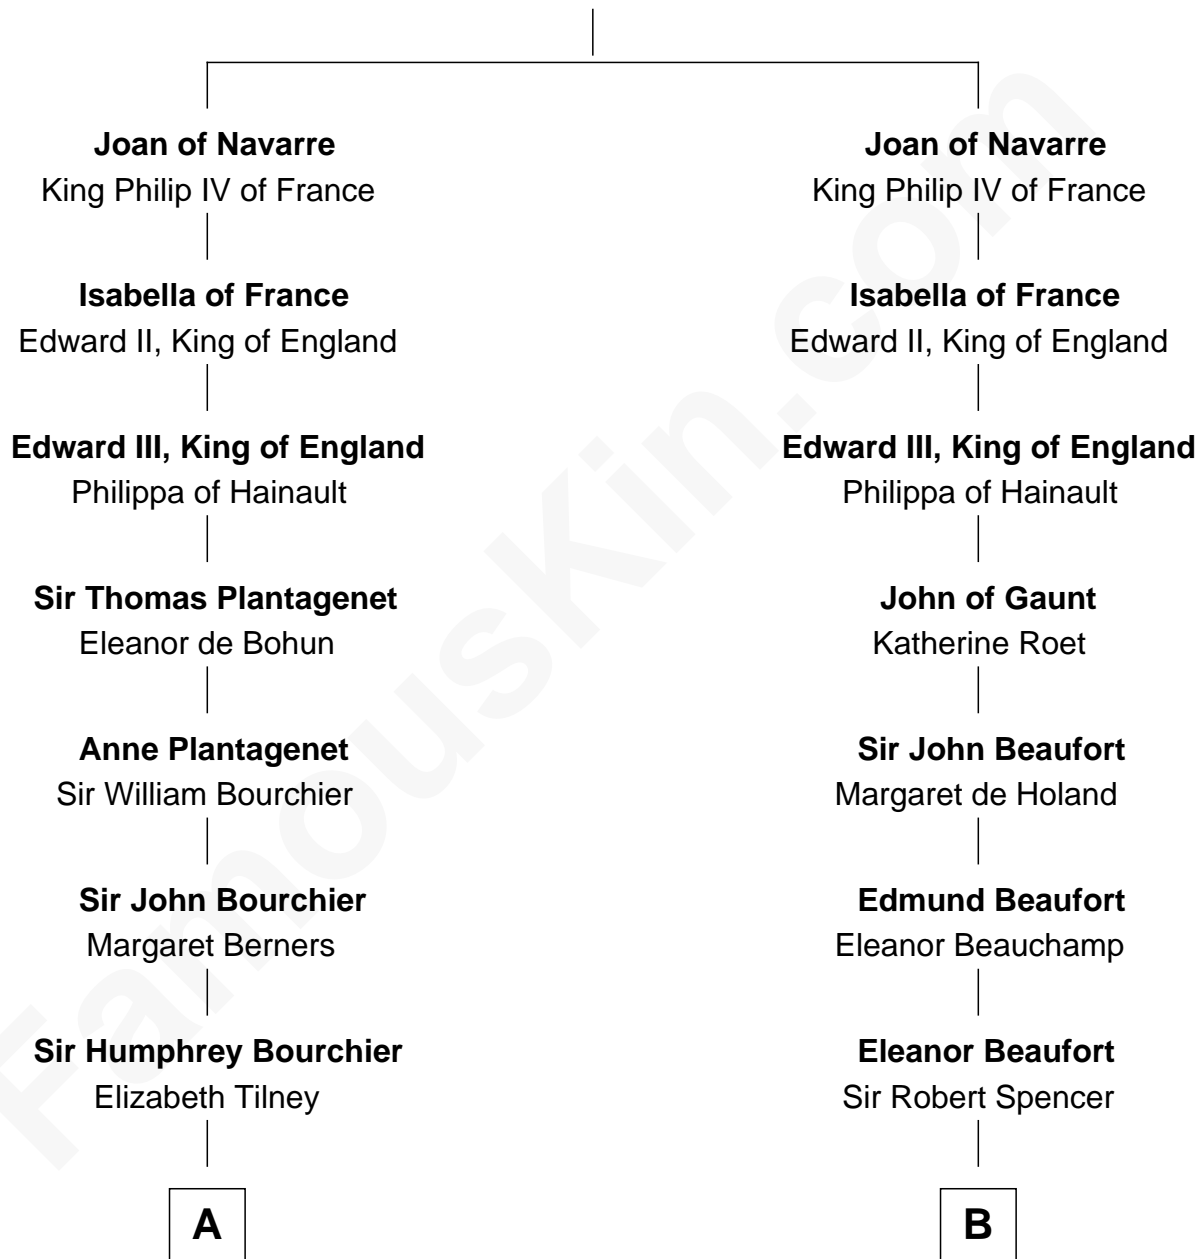

# FamousKin.com Relationship Chart of

**Norman Rockwell**

*American Artist*

21st cousin of

**Liz Claiborne**

*Fashion Designer and Founder of Liz Claiborne Inc.*

**King Henry I of Navarre**

Blanche of Artois

**C**

**Jacob Sherman**

Cafira Janes

**Orilla Janes Sherman**  
Samuel Darling Rockwell

**John William Rockwell**  
Phebe Boyce Waring

**Jarvis Waring Rockwell**  
Anne Mary Hill

**Norman Rockwell**  
*American Artist*

**D**

**William Charles Cole Claiborne**

Clarisse Duralde

**William Charles Cole Claiborne**  
Louise de Balathier

**Fernand Claiborne**  
Marie Louise Villeré

**Omer Villere Claiborne**  
Carolyn Louise Fenner