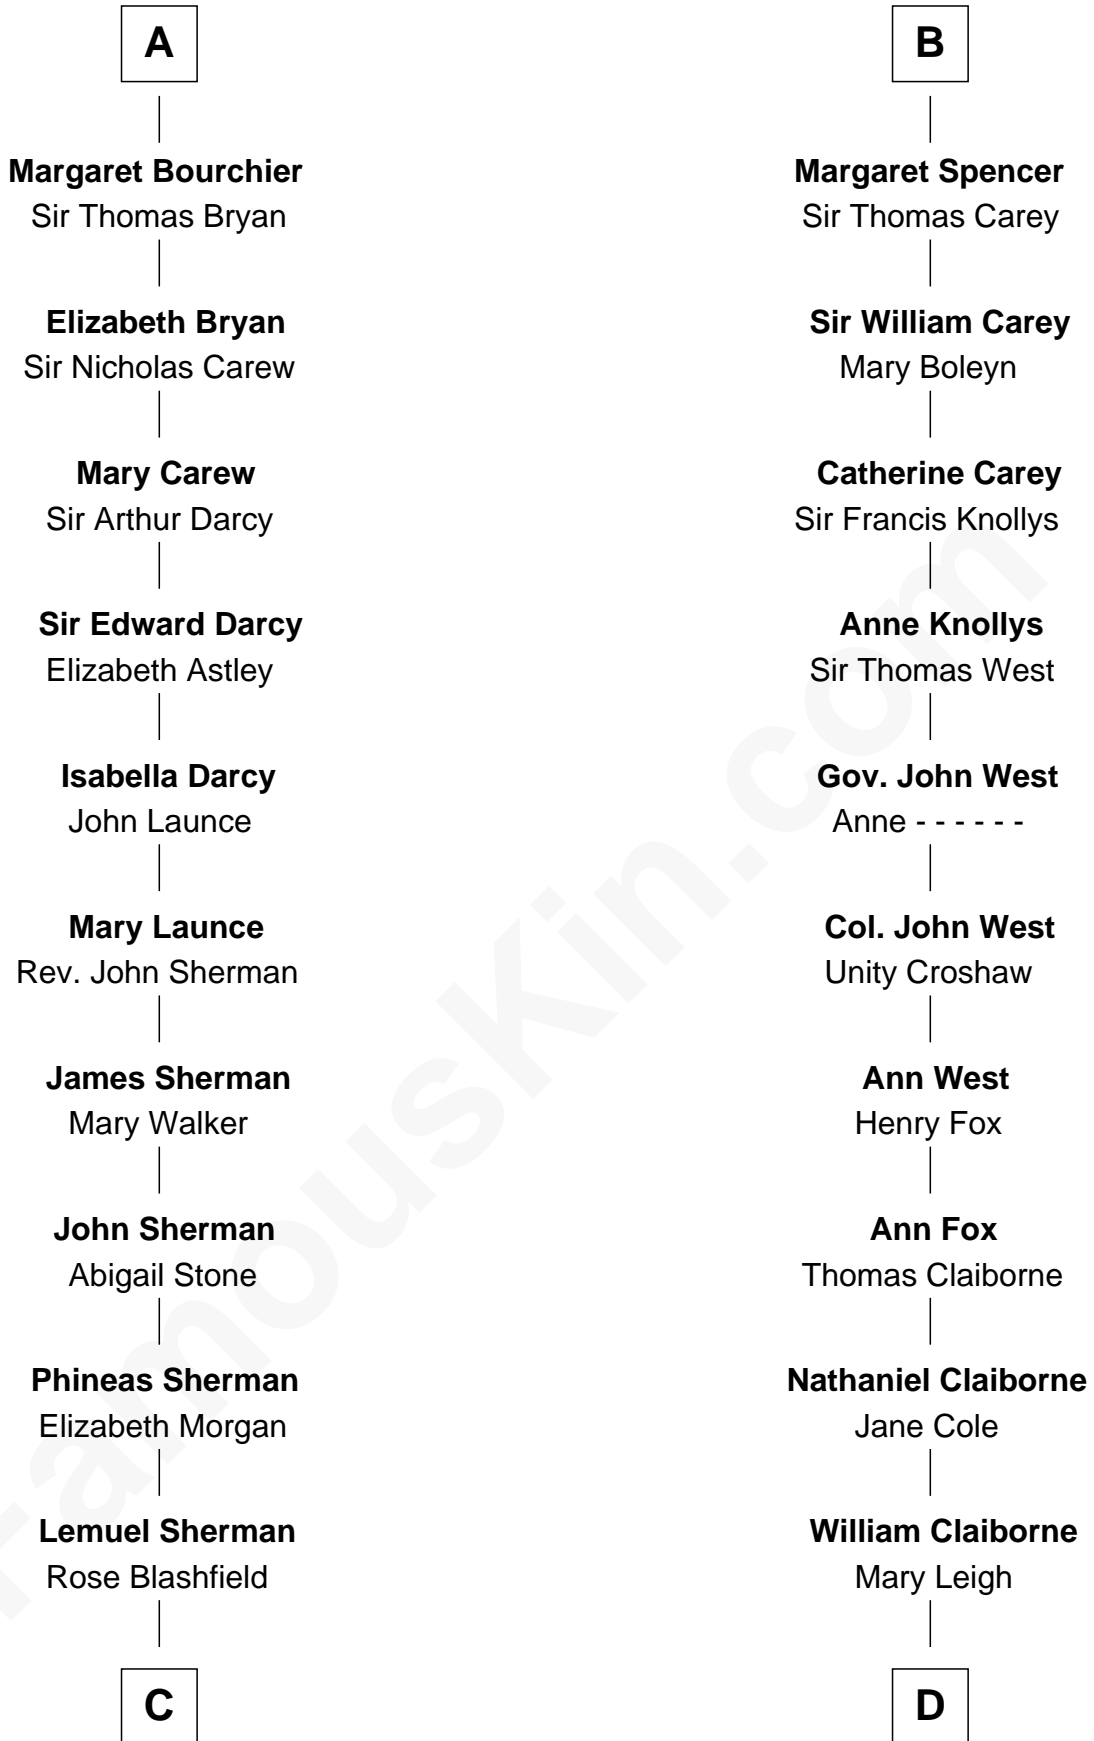

# FamousKin.com Relationship Chart of

**Norman Rockwell**

*American Artist*

21st cousin of

**Liz Claiborne**

*Fashion Designer and Founder of Liz Claiborne Inc.*

**King Henry I of Navarre**

Blanche of Artois

**C**

**Jacob Sherman**

Cafira Janes

**Orilla Janes Sherman**  
Samuel Darling Rockwell

**John William Rockwell**  
Phebe Boyce Waring

**Jarvis Waring Rockwell**  
Anne Mary Hill

**Norman Rockwell**  
*American Artist*

**D**

**William Charles Cole Claiborne**

Clarisse Duralde

**William Charles Cole Claiborne**  
Louise de Balathier

**Fernand Claiborne**  
Marie Louise Villeré

**Omer Villere Claiborne**  
Carolyn Louise Fenner