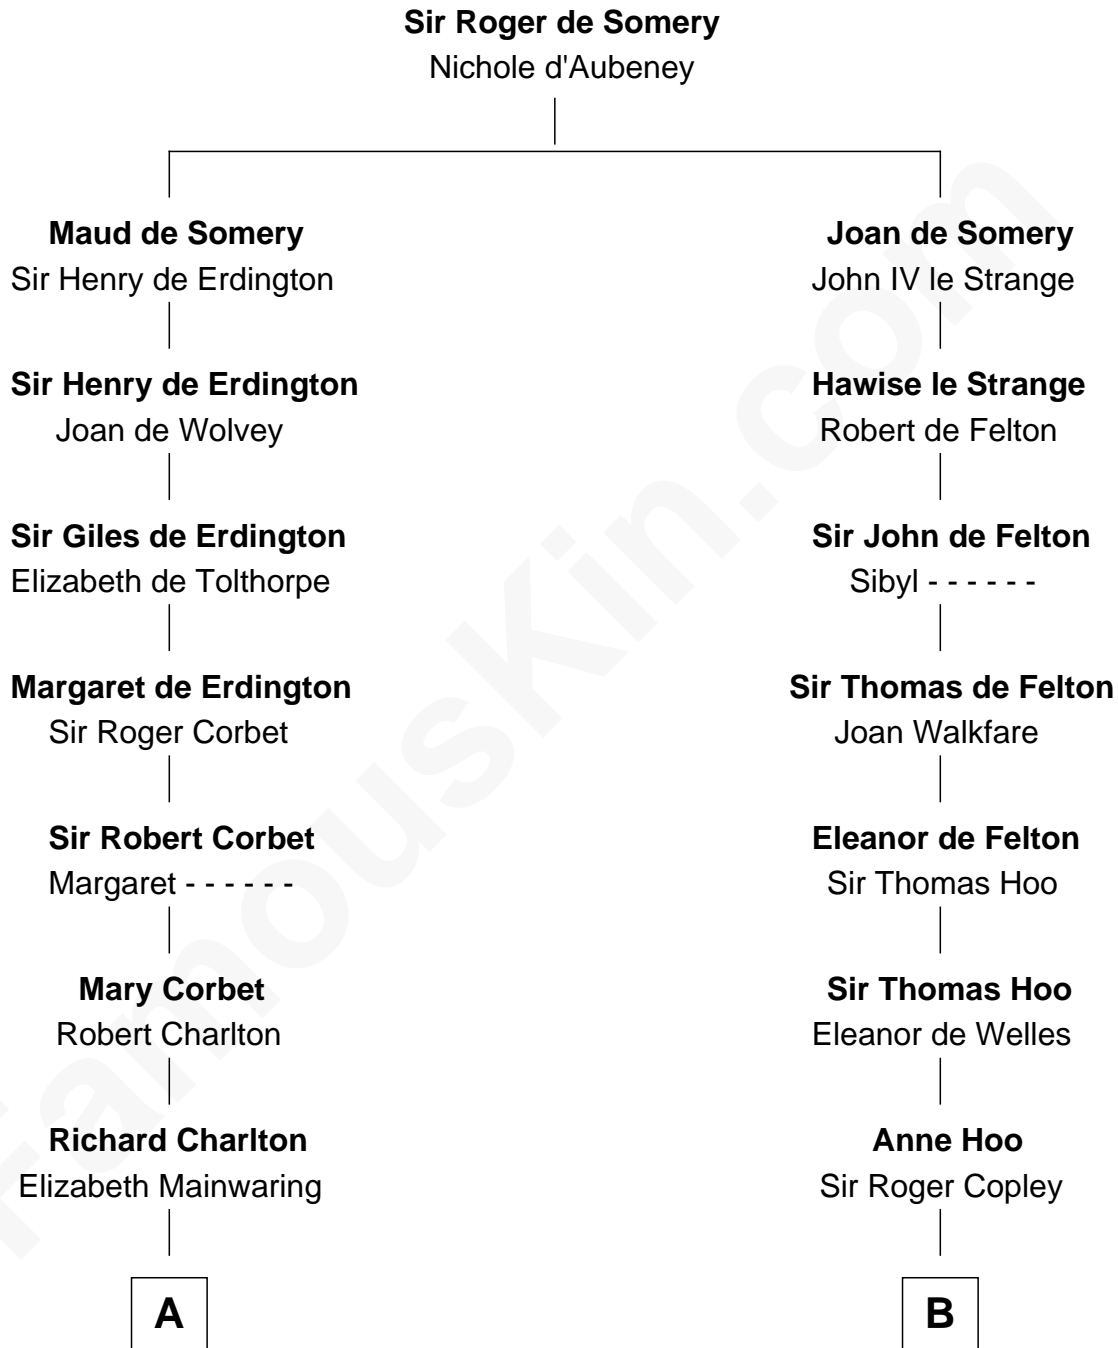

FamousKin.com
Relationship Chart of
Norman Rockwell
American Artist

17th cousin 2 times removed of
William C. C. Claiborne
1st Governor of Louisiana

C

—
John William Rockwell

Phebe Boyce Waring

—
Jarvis Waring Rockwell

Anne Mary Hill

—
Norman Rockwell

American Artist

FamousKin.com