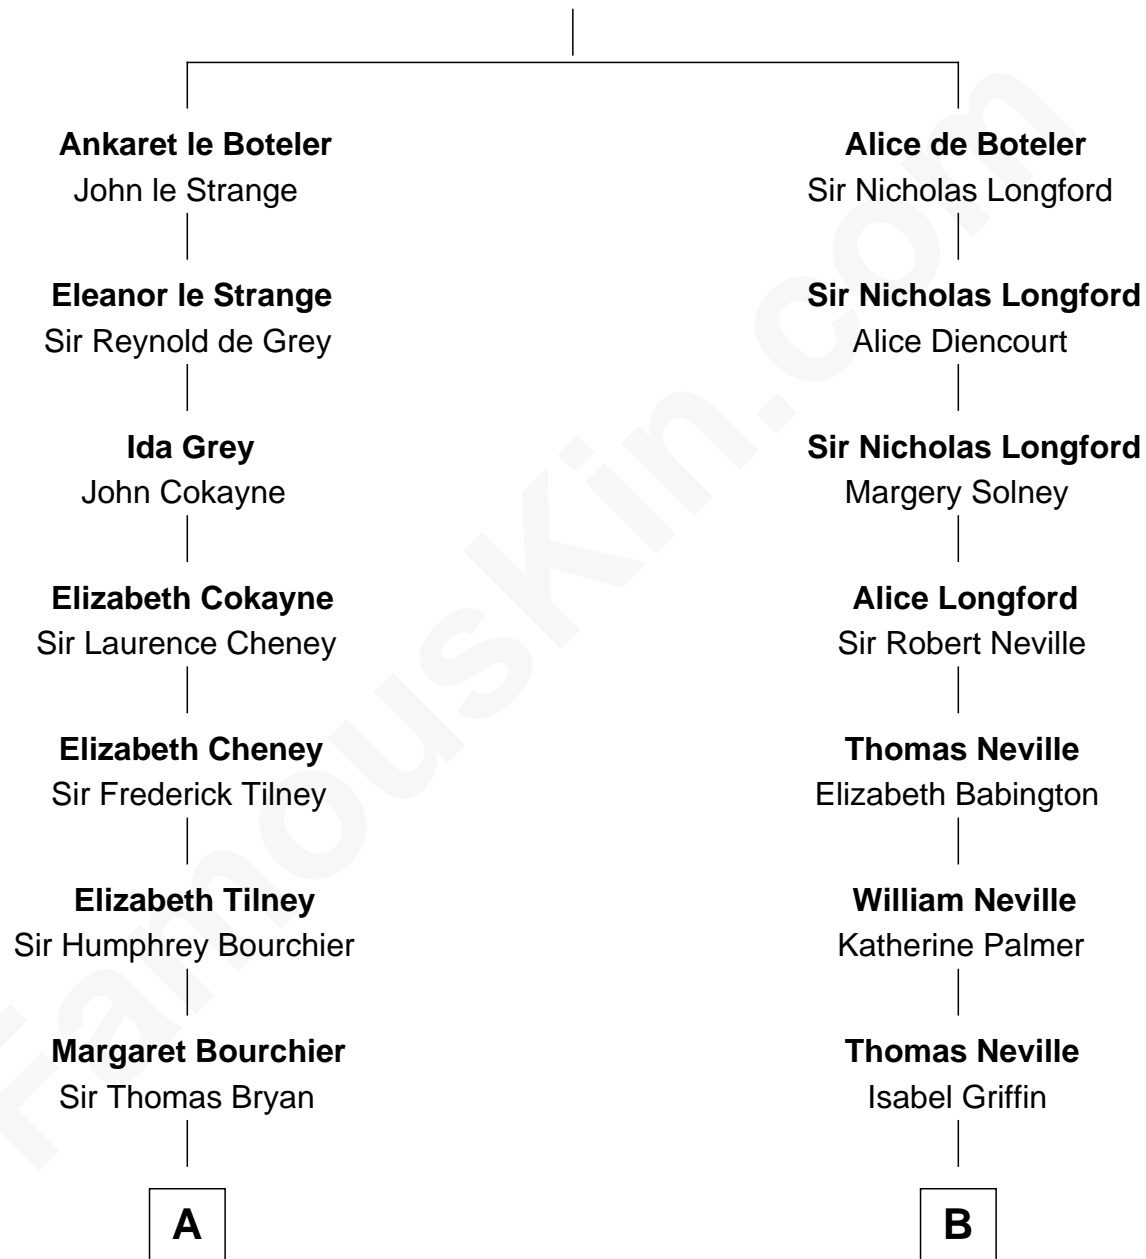

**FamousKin.com**  
**Relationship Chart of**  
**Norman Rockwell**  
*American Artist*

16th cousin 4 times removed of  
**William C. C. Claiborne**  
*1st Governor of Louisiana*

**Sir William de Boteler**  
 Ela Herdeburgh

**C**

—  
**Orilla Janes Sherman**  
Samuel Darling Rockwell

—  
**John William Rockwell**  
Phebe Boyce Waring

—  
**Jarvis Waring Rockwell**  
Anne Mary Hill

—  
**Norman Rockwell**  
*American Artist*

FamousKin.com