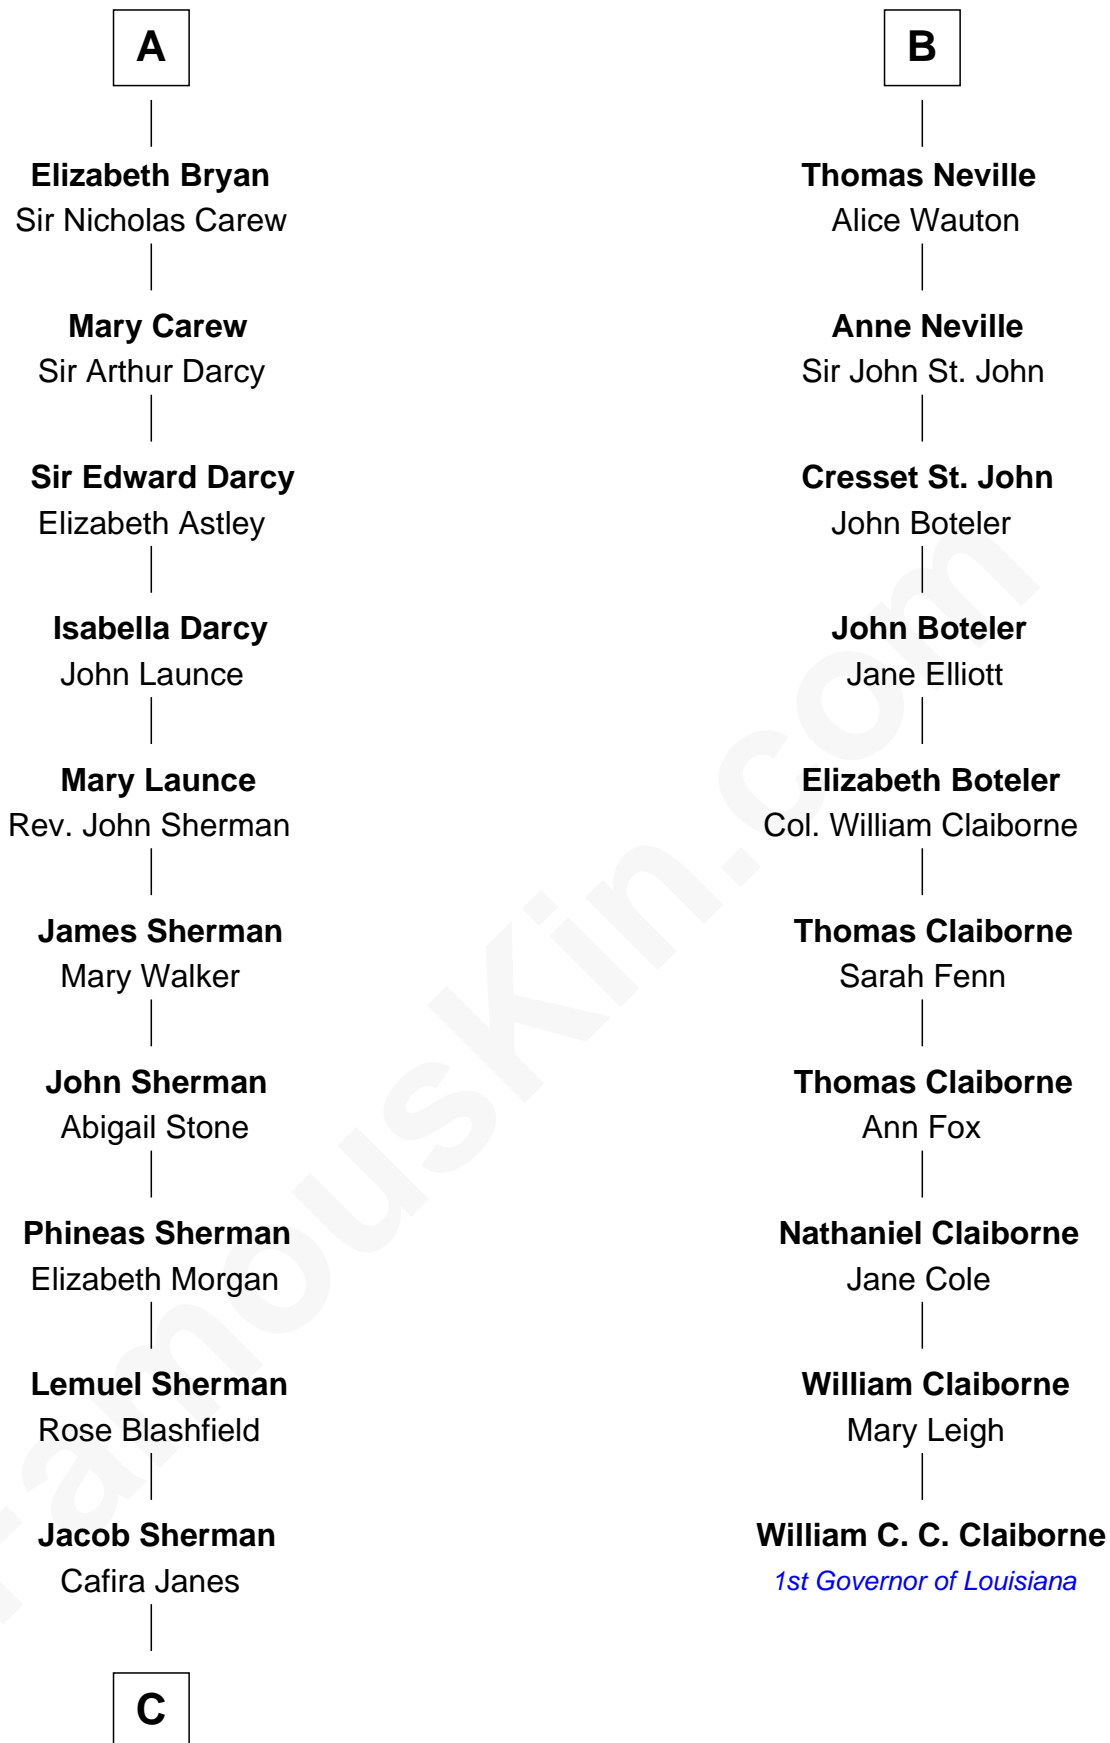

**FamousKin.com**  
**Relationship Chart of**  
**Norman Rockwell**  
*American Artist*

16th cousin 4 times removed of  
**William C. C. Claiborne**  
*1st Governor of Louisiana*

**Sir William de Boteler**  
 Ela Herdeburgh

**C**

—  
**Orilla Janes Sherman**  
Samuel Darling Rockwell

—  
**John William Rockwell**  
Phebe Boyce Waring

—  
**Jarvis Waring Rockwell**  
Anne Mary Hill

—  
**Norman Rockwell**  
*American Artist*

FamousKin.com