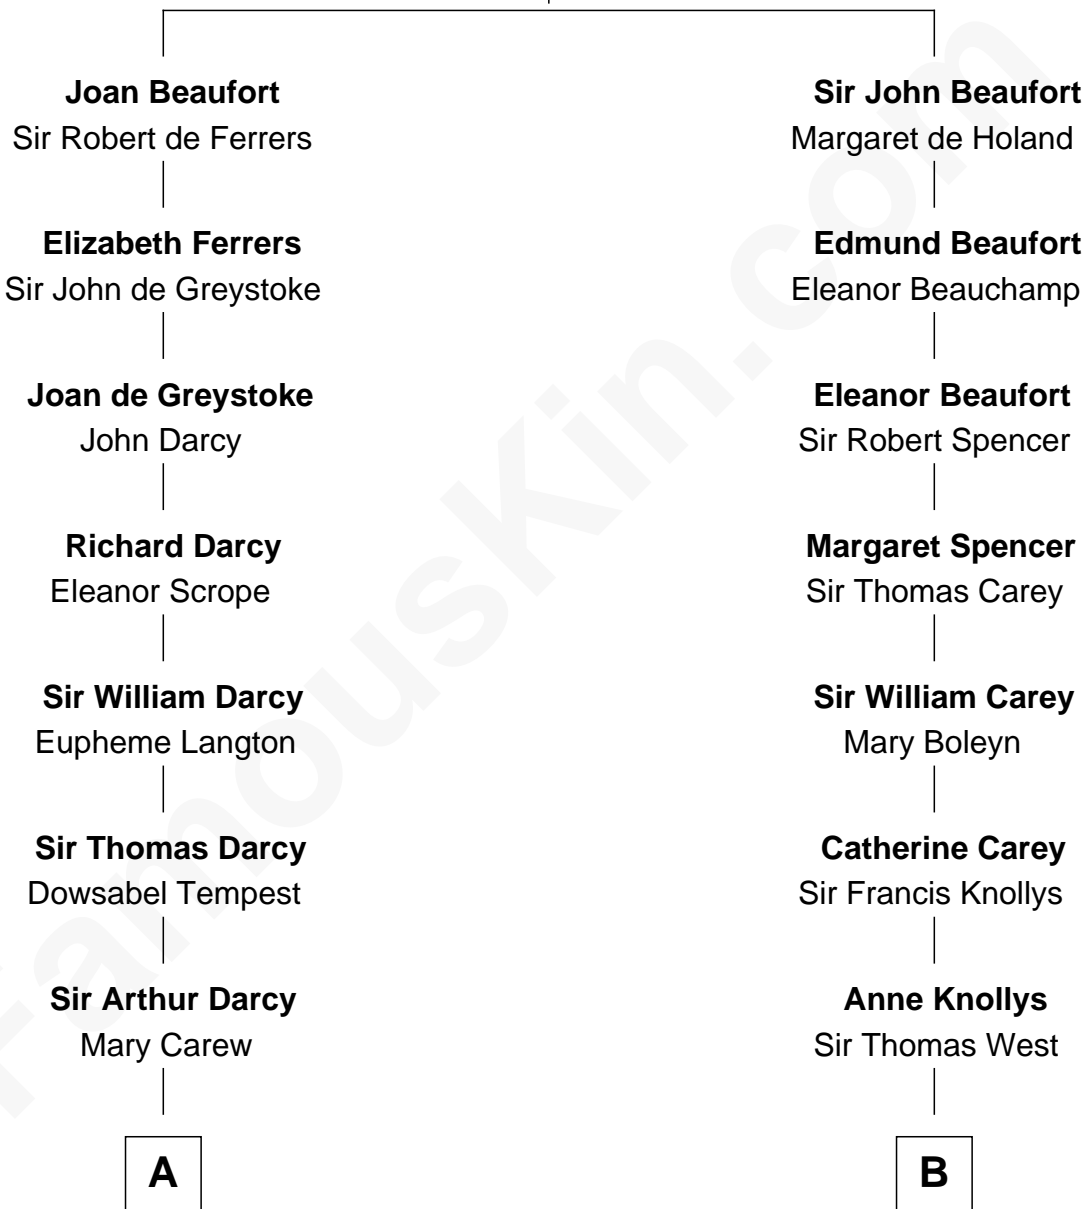

FamousKin.com
Relationship Chart of
Norman Rockwell
American Artist

13th cousin 5 times removed of
William C. C. Claiborne
1st Governor of Louisiana

John of Gaunt
 Katherine Roet

C

—
Jarvis Waring Rockwell

Anne Mary Hill

—
Norman Rockwell

American Artist

FamousKin.com