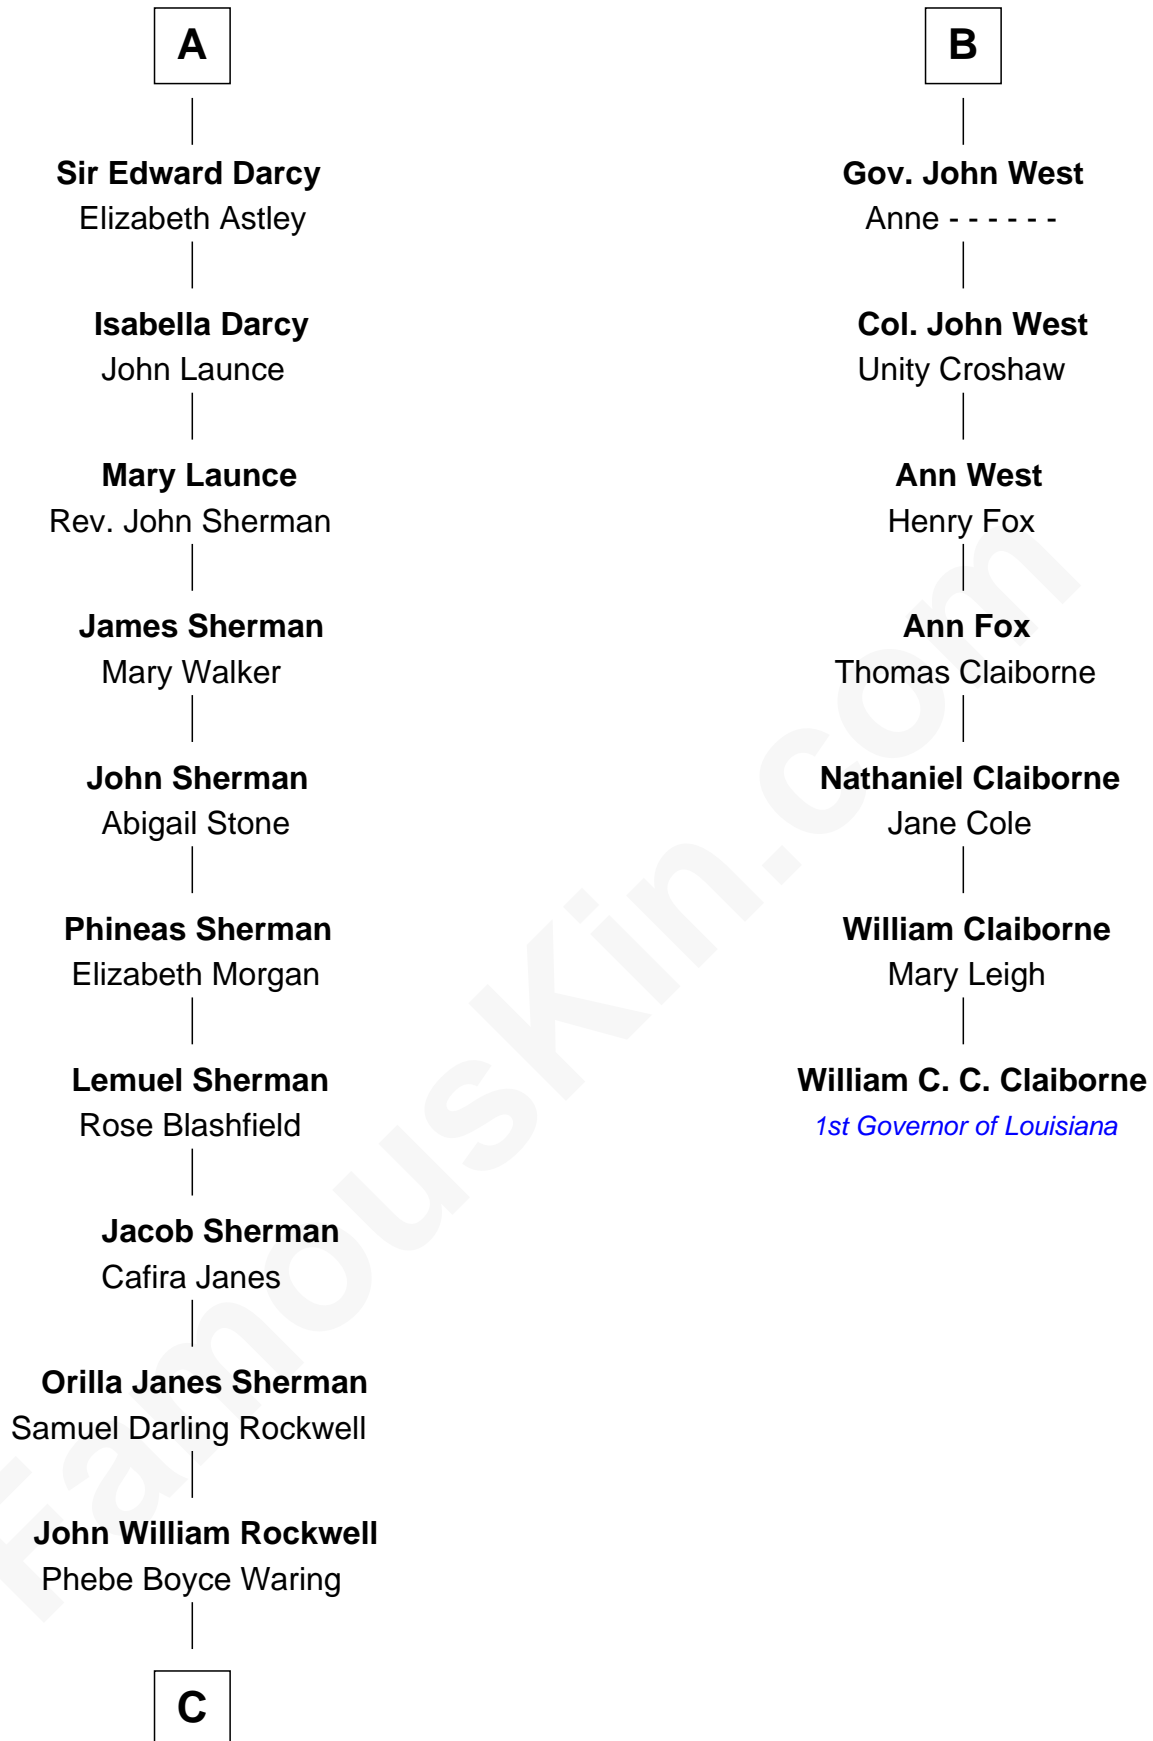

FamousKin.com
Relationship Chart of
Norman Rockwell
American Artist

13th cousin 5 times removed of
William C. C. Claiborne
1st Governor of Louisiana

John of Gaunt
 Katherine Roet

C

—
Jarvis Waring Rockwell

Anne Mary Hill

—
Norman Rockwell

American Artist

FamousKin.com